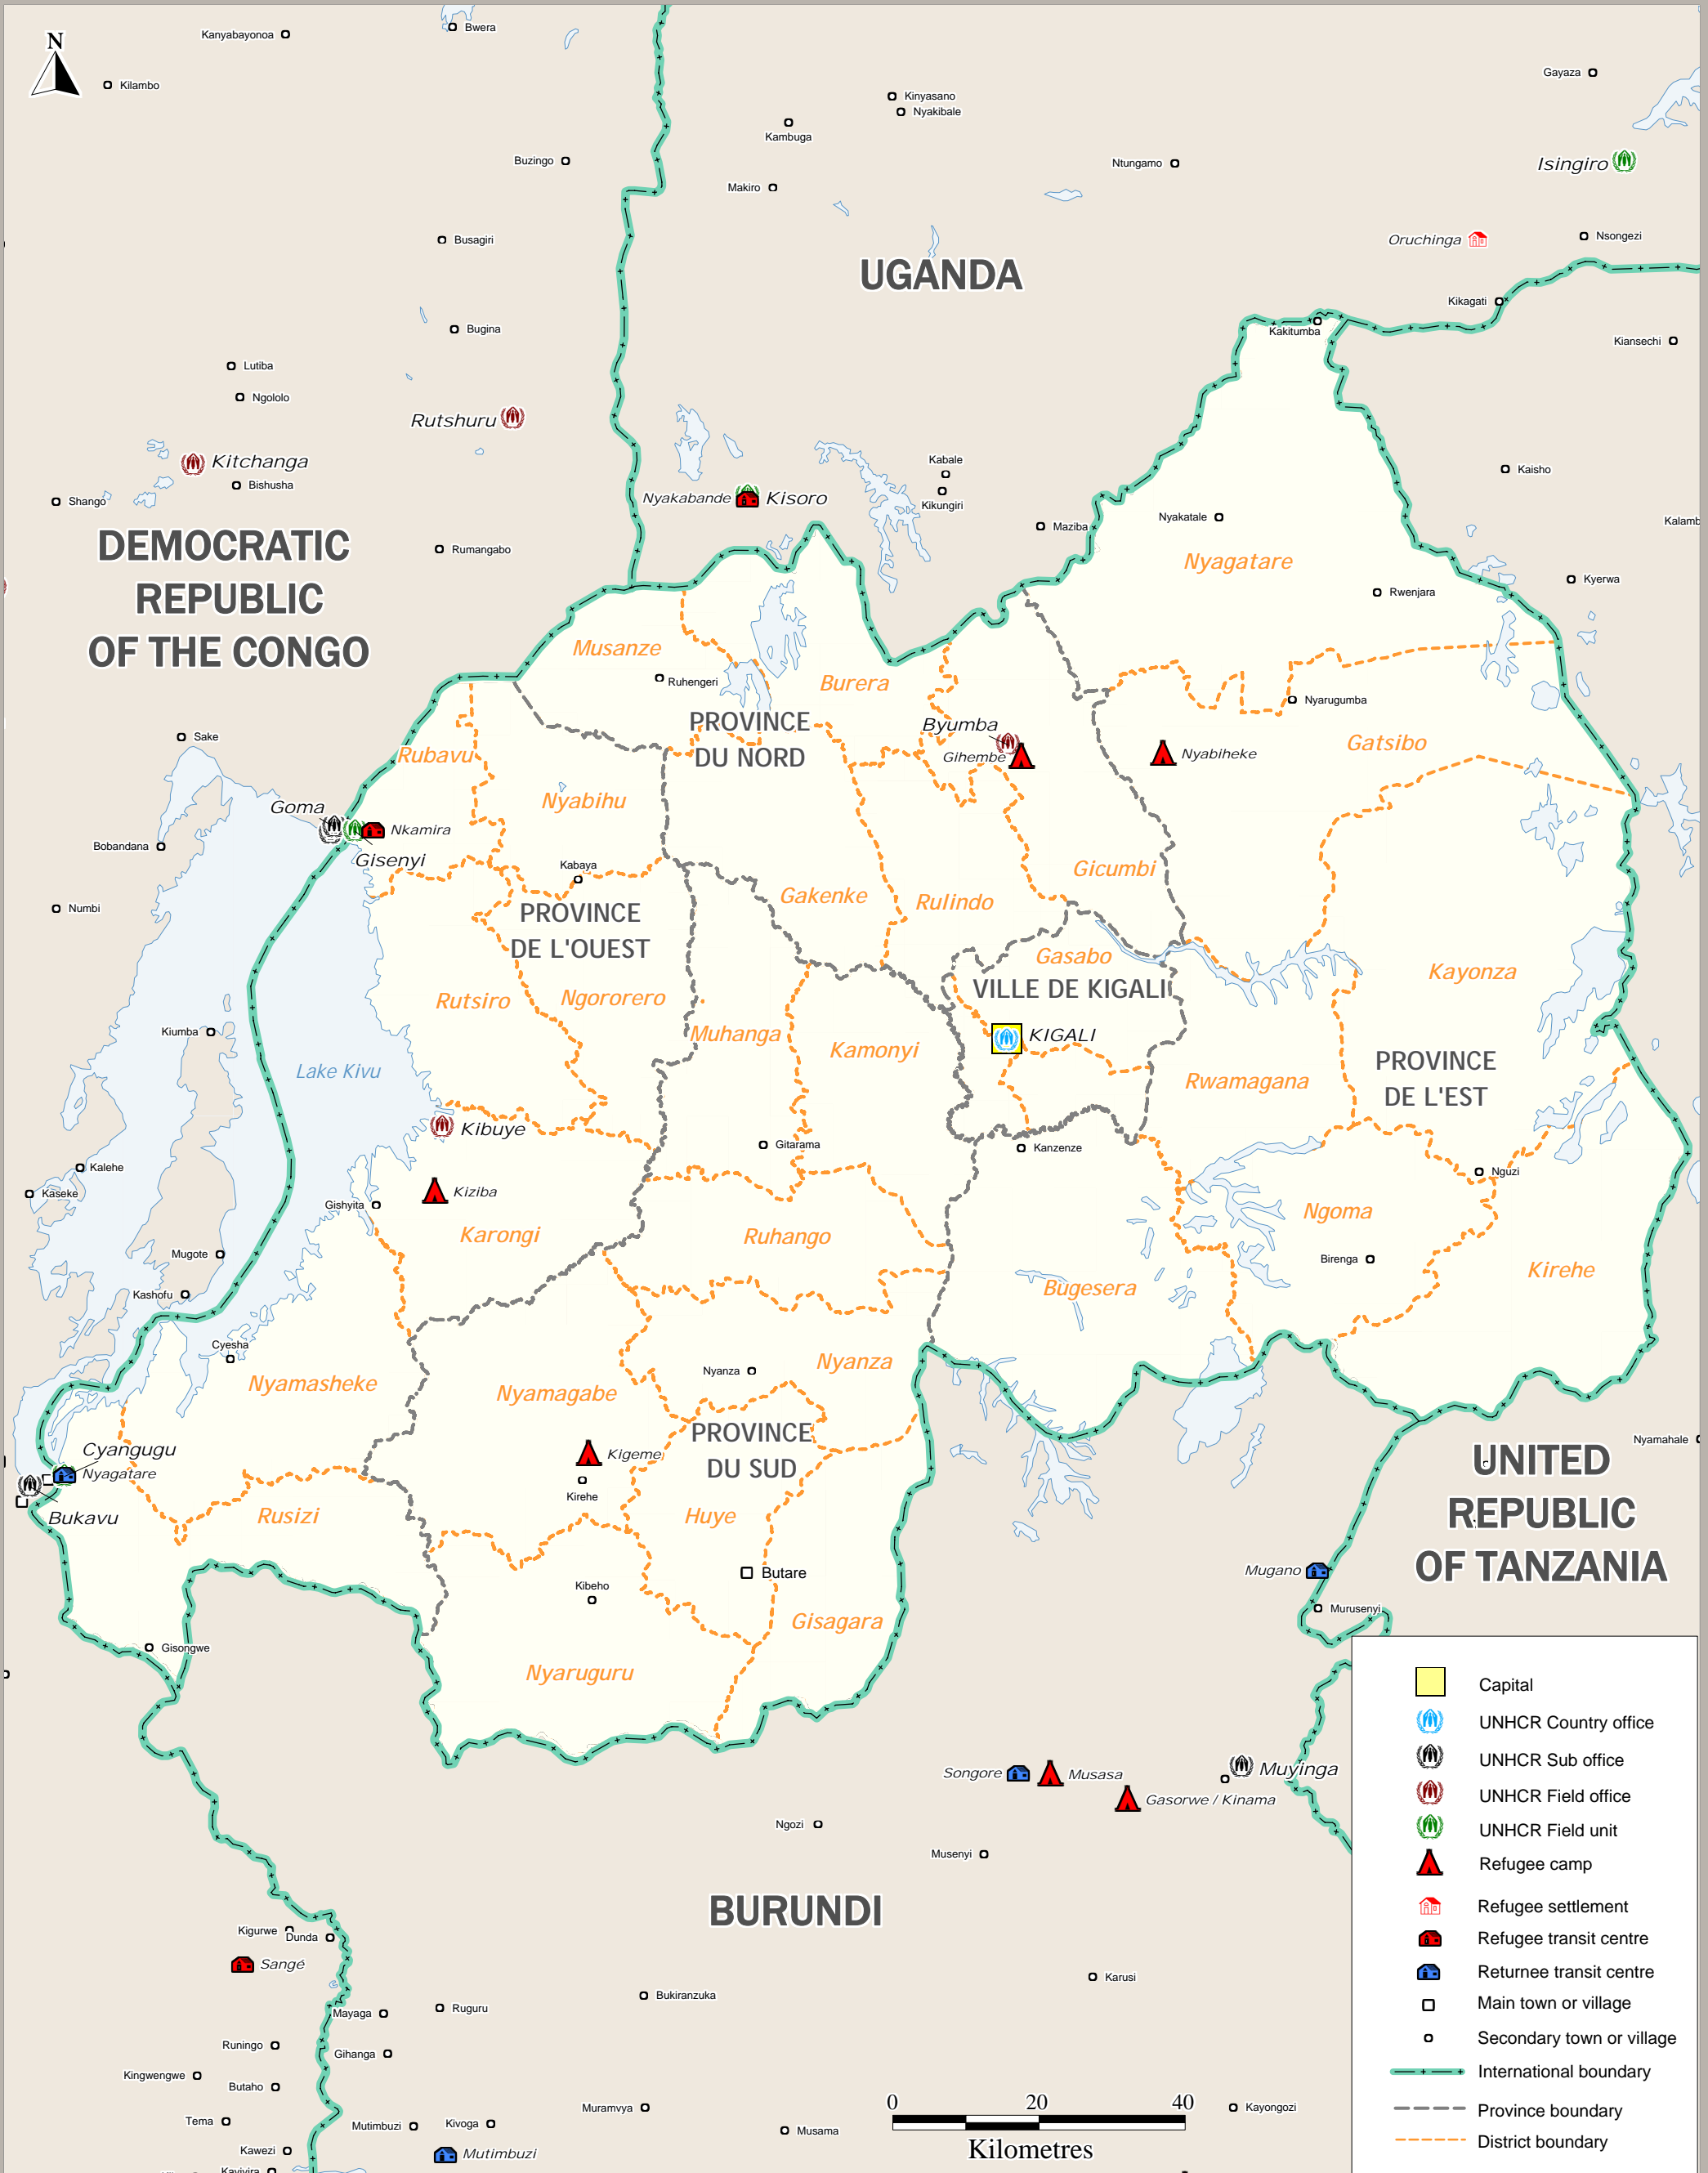

UNHCR Presence in Rwanda

As of July 2012

Geographic Information Systems and Mapping Unit
UNHCR Regional Support Hub in Nairobi

Tel.: +254 20 4222000 Email: kennarsh@unhcr.org

Sources:
UNHCR, Global Insight digital mapping © 1998
Europa Technologies Ltd.

The boundaries and names shown and the designations used on this map do not imply official endorsement or acceptance by the United Nations.

- Capital
- UNHCR Country office
- UNHCR Sub office
- UNHCR Field office
- UNHCR Field unit
- Refugee camp
- Refugee settlement
- Refugee transit centre
- Returnee transit centre
- Main town or village
- Secondary town or village
- International boundary
- Province boundary
- District boundary