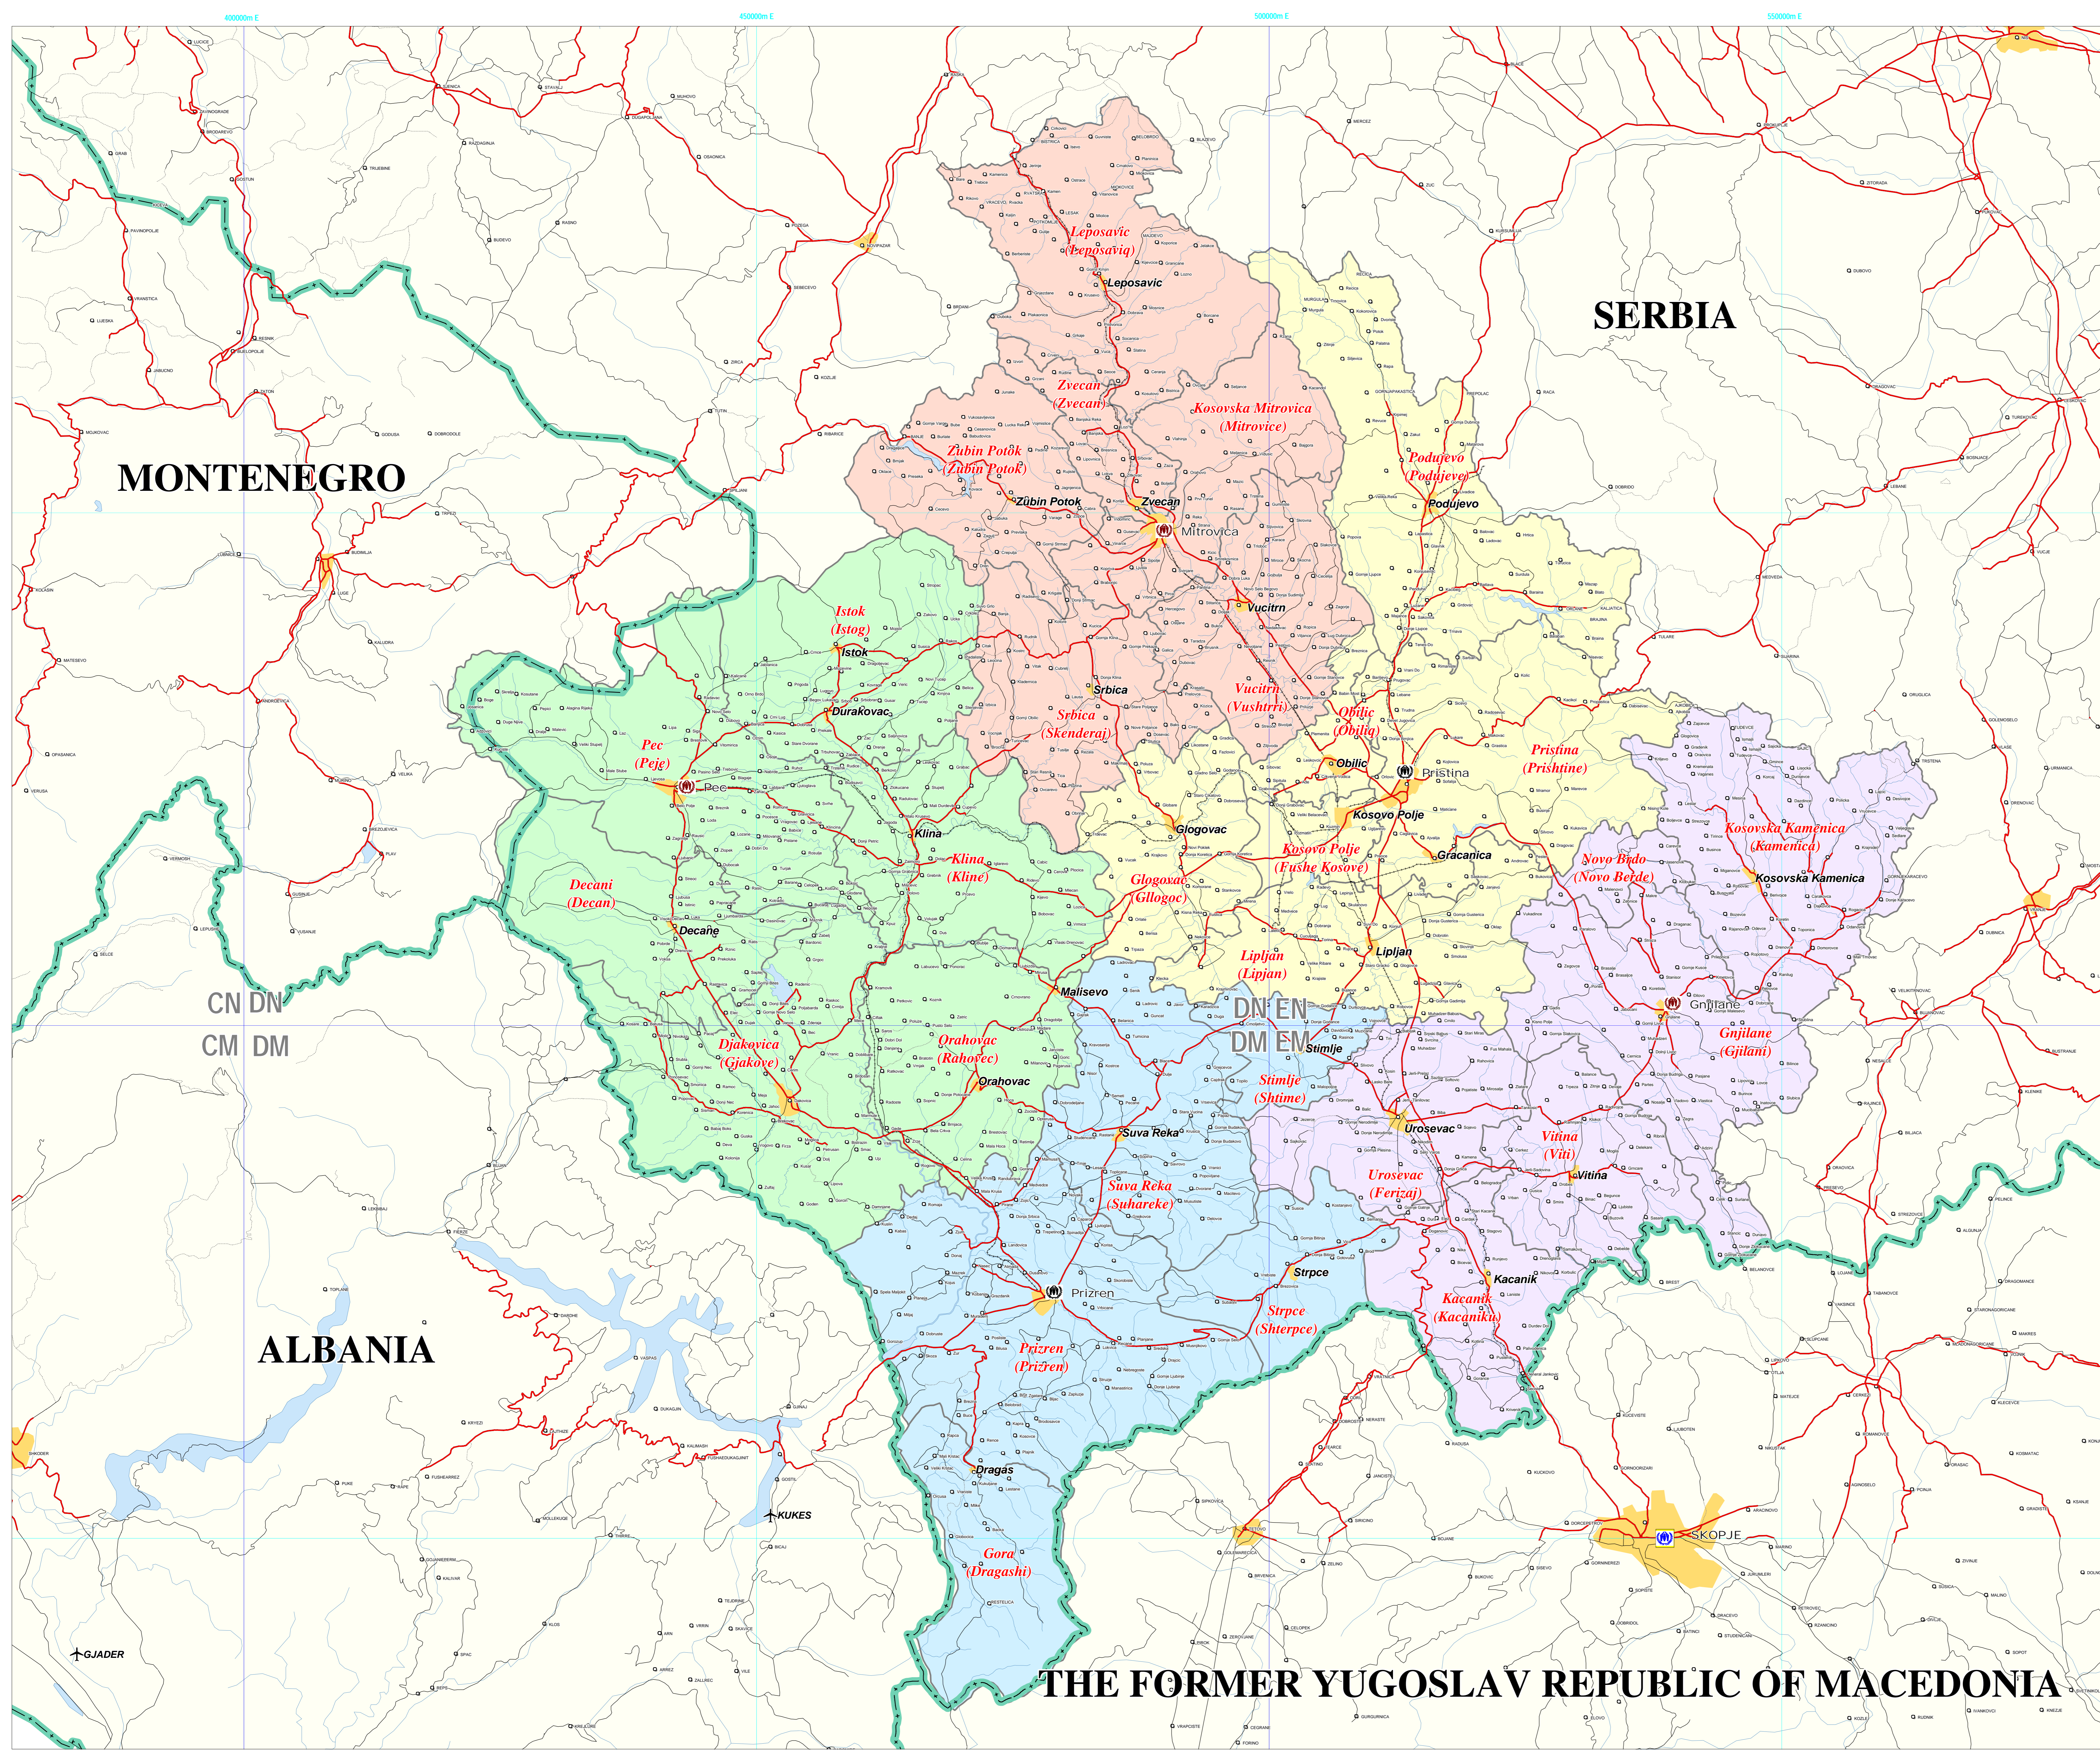

KOSOVO REGION

As of November 2007

LEGEND

- Capital
- UNHCR representation
- UNHCR Sub office
- UNHCR Field office
- Airport / Airfield
- Town or village
- Town of interest
- Main road
- Other road
- Rail road
- International boundary
- Republic boundary
- Province boundary
- *Name 1* Serbian name
- *(Name 2)* Albanian name

1. ### Area of responsibility
2. Djakovica
   - Gnjilane
   - Mitrovica
   - Pec
   - Pristina
   - Prizren
   - Urosevac

Printed: 19 November 2007

THE FORMER YUGOSLAV REPUBLIC OF MACEDONIA