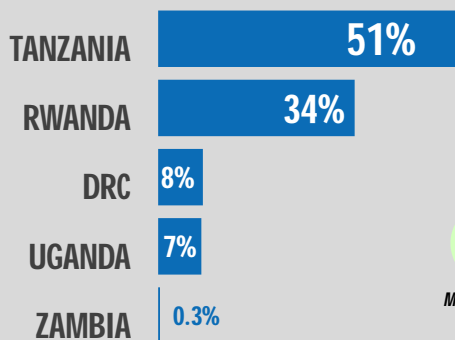

205,857

newly arrived refugees from Burundi
in neighbouring countries

DEMOCRATIC
REPUBLIC OF
THE CONGO

LEGEND

-  Capital city
-  Refugee camp
-  Refugee settlement
-  Refugee reception centre/ transit centre
-  New arrivals from Burundi
-  International boundary