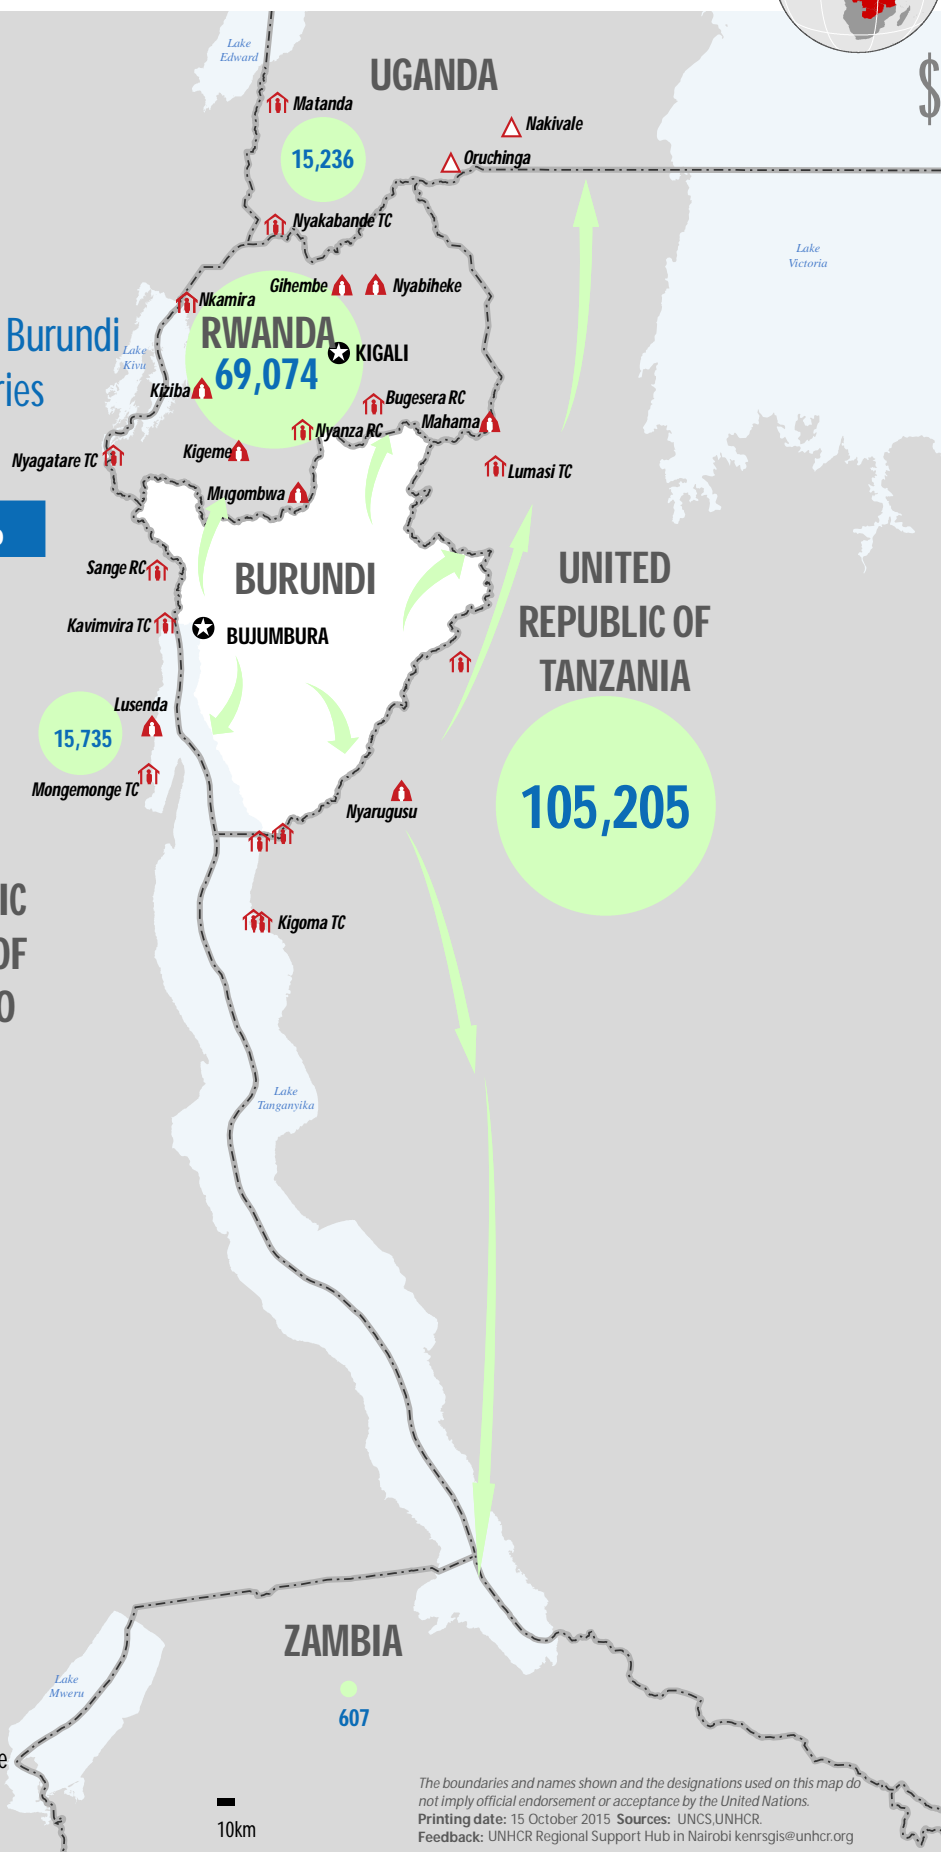

205,857

newly arrived refugees from Burundi
in neighbouring countries

DEMOCRATIC
REPUBLIC OF
THE CONGO

LEGEND

-  Capital city
-  Refugee camp
-  Refugee settlement
-  Refugee reception centre/ transit centre
-  New arrivals from Burundi
-  International boundary

10km