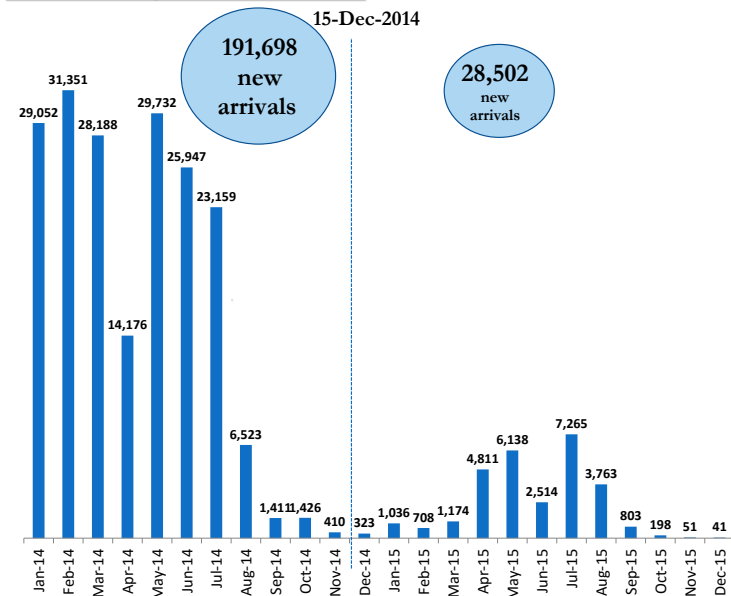

South Sudanese new arrivals in Gambella - Post 15th December 2013 (as of 04-December-2015)

Gambella Region Map

TOTAL ARRIVALS **220,200** PERSONS (*)

AVERAGE ARRIVALS per day since start of 2014 **313** PERSONS

AVERAGE ARRIVALS per day since last week **5** PERSONS

Entry Points	Cumulative total 1 st to 4 th December	Refugees transferred to camps (in December)	New Arrivals awaiting transfers to camps
Pagak	0	0	0
Akobo	3	3	0
Pochalla	0	0	0
Raad	35	35	0
Burbiey	3	3	0
Matar	0	0	0
Addis-Ababa	0	0	0
Wanke	0	0	0
Total	41	41	0

Arrivals by Month

Key Statistics

68% 
 Of the population are **Children**

91% 
 Of the population are **women and children**

71% 
 Of the adult population are **women**

21,711 
 are identified as **Unaccompanied/ Separated Children**

Arrivals Transfer Statistics

TOTAL ARRIVALS
220,200
 Persons

Refugees living within host communities
33,026
 (15%)

REFUGEES TRANSFERRED to camps
187,174
 (85%)

New Arrivals awaiting transfers to camps
0
 (0%)