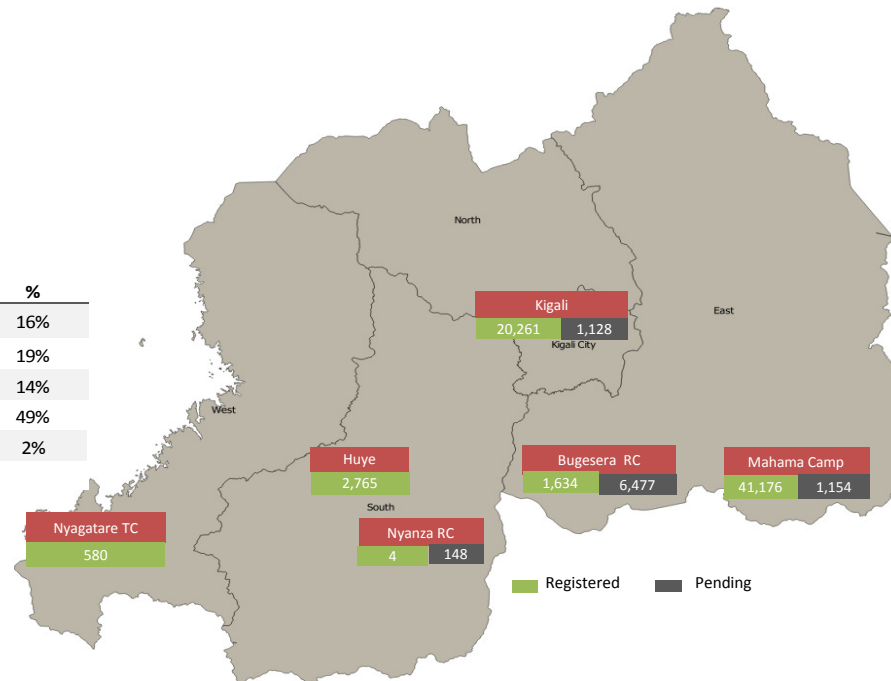

Daily Statistics

Registered on 25 August 2015 

Mahama	734
Bugesera	-
Nyagatare	-
Total	734

Camp / Reception Centre Population 

Bugesera*	8,111	1,294
Nyanza*	152	58
Nyagatare**	580	215
Mahama**	42,330	17,601
Kigali	21,389	8,834
Huye	2,765	872
Total	75,327	28,874

Total Arrivals

Bugesera Arrivals

	75,327	Total
	66,420	Registered
	8,907	Pending

Nyanza Arrivals : 0 Rusizi Arrivals: 0 Mahama Arrivals : 80

Area of Origin

Kirundo	28,905
Bujumbura	23,113
Muyinga	4,831
Ngozi	2,412
Karuzi	1,013
Kayanza	697
Cibitoke	455
Bubanza	375
Gitega	344
Mwaro	323
Others	3,952
Total	66,420

Age Cohort

Age Cohort	Female	Male	Total	%
0 - 4 years	5,310	5,483	10,793	16%
5 - 11 years	6,276	6,200	12,476	19%
12 - 17 years	4,567	4,671	9,238	14%
18 - 59 years	17,088	15,688	32,776	49%
60 + years	834	303	1,137	2%
Total	34,075	32,345	66,420	

*Source: MIDIMAR Camp Manager

** Figures represent where individuals were registered but not necessarily their current physical location. Individuals pending in Bugesera have undergone level 1 biometric registration