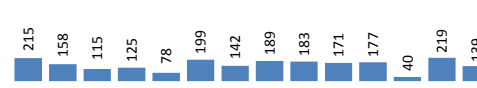

Daily Statistics

Registered on 25 August 2015 

Mahama	734
Bugesera	-
Nyagatare	-
Total	734

Camp / Reception Centre Population 

Bugesera*	8,111	1,294
Nyanza*	152	58
Nyagatare**	580	215
Mahama**	42,330	17,601
Kigali	21,389	8,834
Huye	2,765	872
Total	75,327	28,874

Total Arrivals

Bugesera Arrivals

	75,327	Total
	66,420	Registered
	8,907	Pending

Nyanza Arrivals : 0 Rusizi Arrivals: 0 Mahama Arrivals : 80

Area of Origin

Kirundo	28,905
Bujumbura	23,113
Muyinga	4,831
Ngozi	2,412
Karuzi	1,013
Kayanza	697
Cibitoke	455
Bubanza	375
Gitega	344
Mwaro	323
Others	3,952
Total	66,420