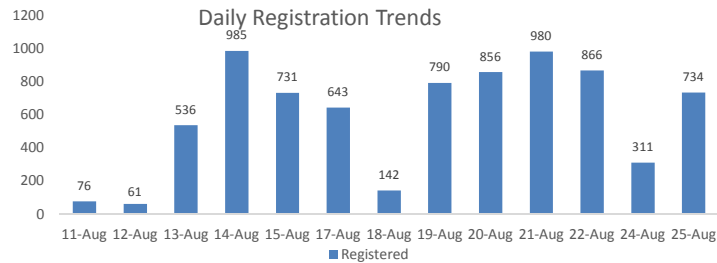

Total Arrivals

Bugesera Arrivals

	75,327	Total
	66,420	Registered
	8,907	Pending

Nyanza Arrivals : 0 Rusizi Arrivals: 0 Mahama Arrivals : 80

Area of Origin

Kirundo	28,905
Bujumbura	23,113
Muyinga	4,831
Ngozi	2,412
Karuzi	1,013
Kayanza	697
Cibitoke	455
Bubanza	375
Gitega	344
Mwaro	323
Others	3,952
Total	66,420

Age Cohort

Age Cohort	Female	Male	Total	%
0 - 4 years	5,310	5,483	10,793	16%
5 - 11 years	6,276	6,200	12,476	19%
12 - 17 years	4,567	4,671	9,238	14%
18 - 59 years	17,088	15,688	32,776	49%
60 + years	834	303	1,137	2%
Total	34,075	32,345	66,420	