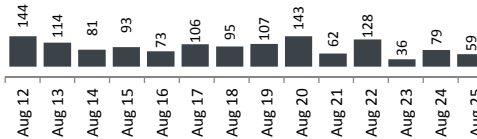

Daily Statistics

Registered on 25 August 2015 

Mahama	734
Bugesera	-
Nyagatare	-
Total	734

Camp / Reception Centre Population 

Bugesera*	8,111	1,294
Nyanza*	152	58
Nyagatare**	580	215
Mahama**	42,330	17,601
Kigali	21,389	8,834
Huye	2,765	872
Total	75,327	28,874

Total Arrivals

Bugesera Arrivals

	75,327	Total
	66,420	Registered
	8,907	Pending

Nyanza Arrivals : 0 Rusizi Arrivals: 0 Mahama Arrivals : 80

Area of Origin

Kirundo	28,905
Bujumbura	23,113
Muyinga	4,831
Ngozi	2,412
Karuzi	1,013
Kayanza	697
Cibitoke	455
Bubanza	375
Gitega	344
Mwaro	323
Others	3,952
Total	66,420

Age Cohort

Age Cohort	Female	Male	Total	%
0 - 4 years	5,310	5,483	10,793	16%
5 - 11 years	6,276	6,200	12,476	19%
12 - 17 years	4,567	4,671	9,238	14%
18 - 59 years	17,088	15,688	32,776	49%
60 + years	834	303	1,137	2%
Total	34,075	32,345	66,420	