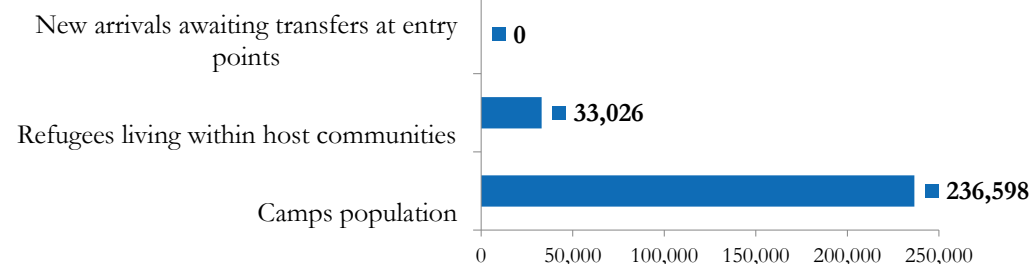

Refugee population Breakdown

269,624 *
TOTAL GAMBELLA POPULATION

220,159
refugees arrived
post 15-Dec-2013

48,510
refugees arrived
pre 15-Dec-2013

Camps population

Camp Names	Children (age < 18 yrs)		Adults (age ≥ 18 yrs)		Total	%
	Males	Females	Males	Females		
Pugnido	21,547	20,259	6,930	14,765	63,501	27%
Tierkidi	18,972	18,319	3,994	12,041	53,326	23%
Kule	15,710	14,983	6,030	11,303	48,026	20%
Okugo	2,385	2,223	977	2,054	7,639	3%
Jewi	17,986	17,270	2,366	10,577	48,199	20%
Pugnido II	5,724	5,265	1,248	3,670	15,907	7%
TOTAL	82,324	78,319	21,545	54,410	236,598	100%
	160,643		75,955			
%	68%		32%			