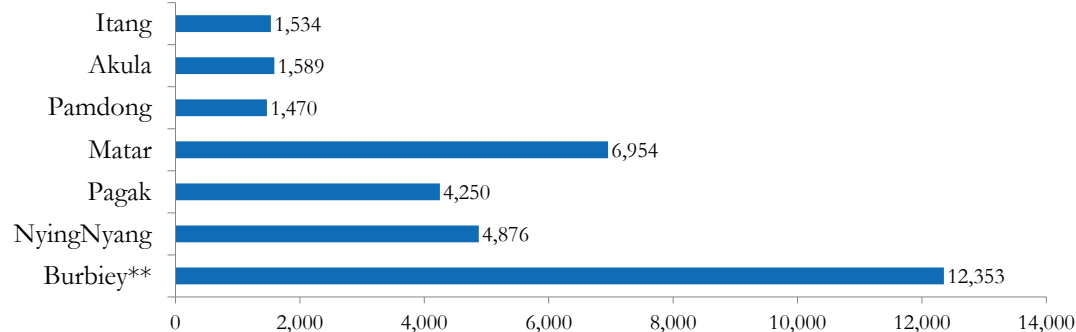

Refugee population Breakdown

269,624 *
TOTAL GAMBELLA POPULATION

220,159
refugees arrived
post 15-Dec-2013

48,510
refugees arrived
pre 15-Dec-2013

Camps population

Camp Names	Children (age < 18 yrs)		Adults (age ≥ 18 yrs)		Total	%
	Males	Females	Males	Females		
Pugnido	21,547	20,259	6,930	14,765	63,501	27%
Tierkidi	18,972	18,319	3,994	12,041	53,326	23%
Kule	15,710	14,983	6,030	11,303	48,026	20%
Okugo	2,385	2,223	977	2,054	7,639	3%
Jewi	17,986	17,270	2,366	10,577	48,199	20%
Pugnido II	5,724	5,265	1,248	3,670	15,907	7%
TOTAL	82,324	78,319	21,545	54,410	236,598	100%
	160,643		75,955			
%	68%		32%			

TOTAL CAMPS
POPULATION
236,598
persons

AVERAGE FAMILY
SIZE
4

Refugees living within host communities

Refugees living
within host
communities
33,026
persons

New arrivals awaiting transfers

New arrivals awaiting
transfers
to camps
0
persons

* - The total population figure for Gambella (269,624) includes 955 due to demographic changes (such as birth, death etc.) during the reporting period. In addition to 269,624 South Sudanese refugees in Gambella region, there are 11,174 refugees at the camps in Assosa [Breakdown: Pre 15th Dec 2013 = 6,129; Post 15th Dec 2013 = 5,045]