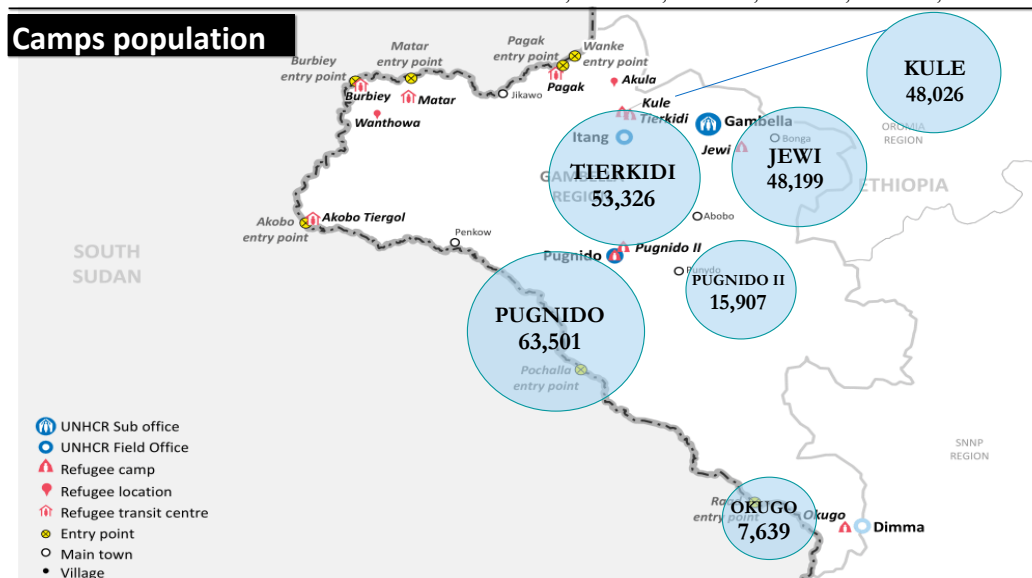

Refugee population Breakdown

269,624 *
TOTAL GAMBELLA POPULATION

220,159
refugees arrived
post 15-Dec-2013

48,510
refugees arrived
pre 15-Dec-2013

Camps population

Camp Names	Children (age < 18 yrs)		Adults (age ≥ 18 yrs)		Total	%
	Males	Females	Males	Females		
Pugnido	21,547	20,259	6,930	14,765	63,501	27%
Tierkidi	18,972	18,319	3,994	12,041	53,326	23%
Kule	15,710	14,983	6,030	11,303	48,026	20%
Okugo	2,385	2,223	977	2,054	7,639	3%
Jewi	17,986	17,270	2,366	10,577	48,199	20%
Pugnido II	5,724	5,265	1,248	3,670	15,907	7%
TOTAL	82,324	78,319	21,545	54,410	236,598	100%
	160,643		75,955			
%	68%		32%			

TOTAL CAMPS
POPULATION
236,598
persons

AVERAGE FAMILY
SIZE
4

Refugees living within host communities

Refugees living
within host
communities
33,026
persons

New arrivals awaiting transfers

New arrivals awaiting
transfers
to camps
0
persons

* - The total population figure for Gambella (269,624) includes 955 due to demographic changes (such as birth, death etc.) during the reporting period. In addition to 269,624 South Sudanese refugees in Gambella region, there are 11,174 refugees at the camps in Assosa [Breakdown: Pre 15th Dec 2013 = 6,129; Post 15th Dec 2013 = 5,045]

** - Interviews with some refugees indicate that those with large livestock herds as well as traders and other categories were unwilling to move from border entry locations.