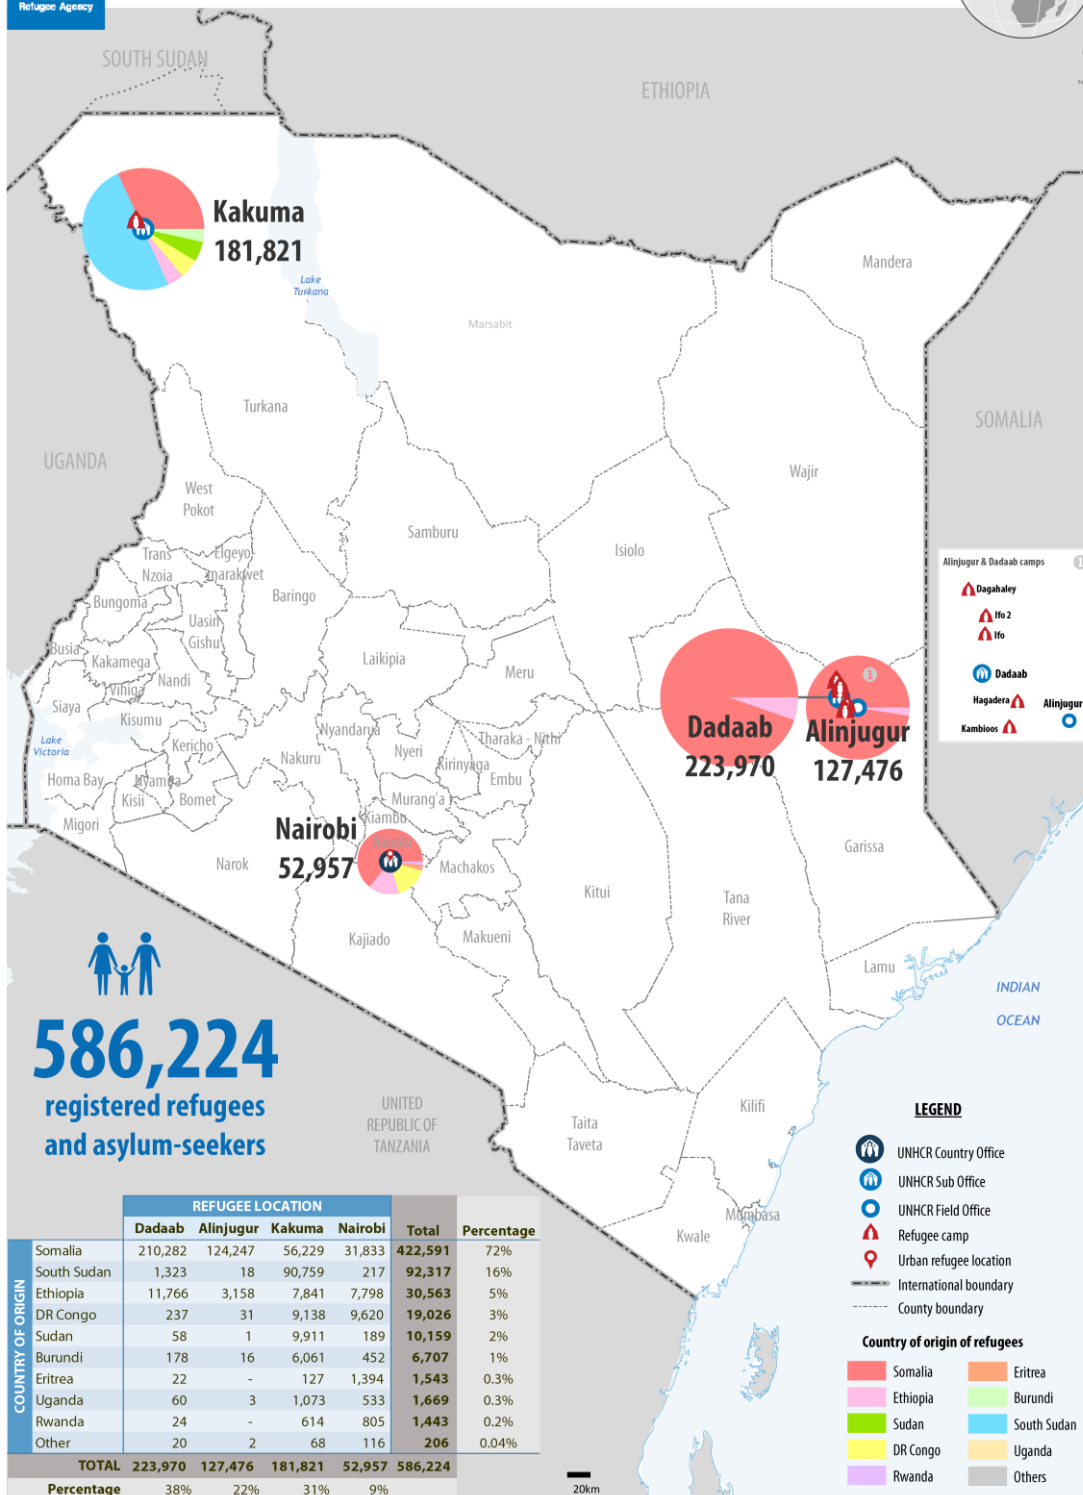

KENYA: Registered refugees and asylum-seekers

As of 01 April 2015

+