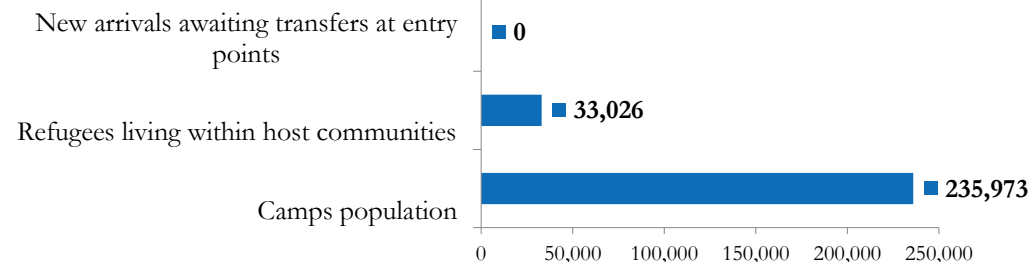

Refugee population Breakdown

268,999 *
TOTAL GAMBELLA POPULATION

Camps population

Camp Names	Children (age < 18 yrs)		Adults (age >= 18 yrs)		Total	%
	Males	Females	Males	Females		
Pugnido	21,358	20,060	6,673	14,566	62,657	27%
Tierkidi	18,972	18,319	3,993	12,040	53,324	23%
Kule	15,754	15,040	6,023	11,304	48,121	20%
Okugo	2,395	2,236	981	2,065	7,677	3%
Jewi	18,033	17,315	2,368	10,576	48,292	20%
Pugnido II	5,718	5,266	1,250	3,668	15,902	7%
TOTAL	82,230	78,236	21,288	54,219	235,973	100%
	160,466		75,507			
%	68%		32%			