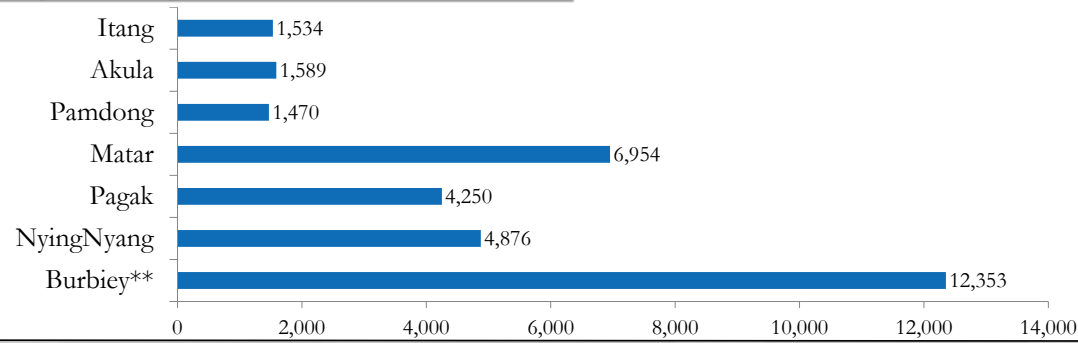

Refugee population Breakdown

268,999 *
TOTAL GAMBELLA POPULATION

Camps population

Camp Names	Children (age < 18 yrs)		Adults (age >= 18 yrs)		Total	%
	Males	Females	Males	Females		
Pugnido	21,358	20,060	6,673	14,566	62,657	27%
Tierkidi	18,972	18,319	3,993	12,040	53,324	23%
Kule	15,754	15,040	6,023	11,304	48,121	20%
Okugo	2,395	2,236	981	2,065	7,677	3%
Jewi	18,033	17,315	2,368	10,576	48,292	20%
Pugnido II	5,718	5,266	1,250	3,668	15,902	7%
TOTAL	82,230	78,236	21,288	54,219	235,973	100%
	160,466		75,507			
%	68%		32%			

TOTAL CAMPS POPULATION
235,973
 persons

AVERAGE FAMILY SIZE
4

Refugees living within host communities

Refugees living within host communities
33,026
 persons

New arrivals awaiting transfers

New arrivals awaiting transfers to camps
0
 persons