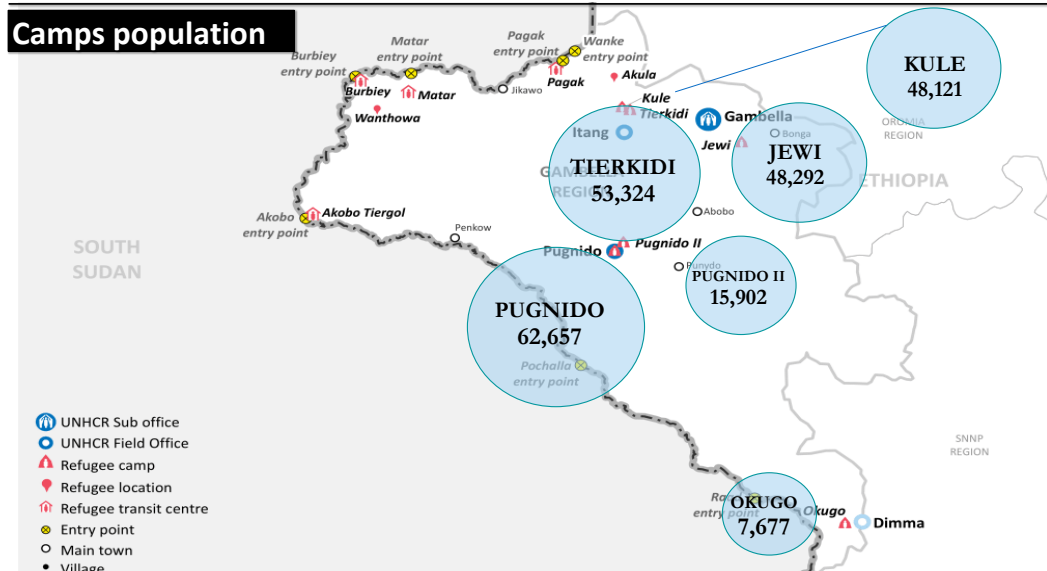

Refugee population Breakdown

268,999 *
TOTAL GAMBELLA POPULATION

Camps population

Camp Names	Children (age < 18 yrs)		Adults (age >= 18 yrs)		Total	%
	Males	Females	Males	Females		
Pugnido	21,358	20,060	6,673	14,566	62,657	27%
Tierkidi	18,972	18,319	3,993	12,040	53,324	23%
Kule	15,754	15,040	6,023	11,304	48,121	20%
Okugo	2,395	2,236	981	2,065	7,677	3%
Jewi	18,033	17,315	2,368	10,576	48,292	20%
Pugnido II	5,718	5,266	1,250	3,668	15,902	7%
TOTAL	82,230	78,236	21,288	54,219	235,973	100%
	160,466		75,507			
%	68%		32%			

TOTAL CAMPS POPULATION
235,973
 persons

AVERAGE FAMILY SIZE
4

Refugees living within host communities

Refugees living within host communities
33,026
 persons

New arrivals awaiting transfers

New arrivals awaiting transfers to camps
0
 persons

* - In addition to 268,999 South Sudanese refugees in Gambella region, there are 11,174 refugees at the camps in Assosa [Breakdown: Pre 15th Dec 2013 = 6,129; Post 15th Dec 2013 = 5,045]. The total Gambella population includes 48,139 refugees who arrived pre 15-Dec-2013.

** - Interviews with some refugees indicate that those with large livestock herds as well as traders and other categories were unwilling to move from border entry locations.