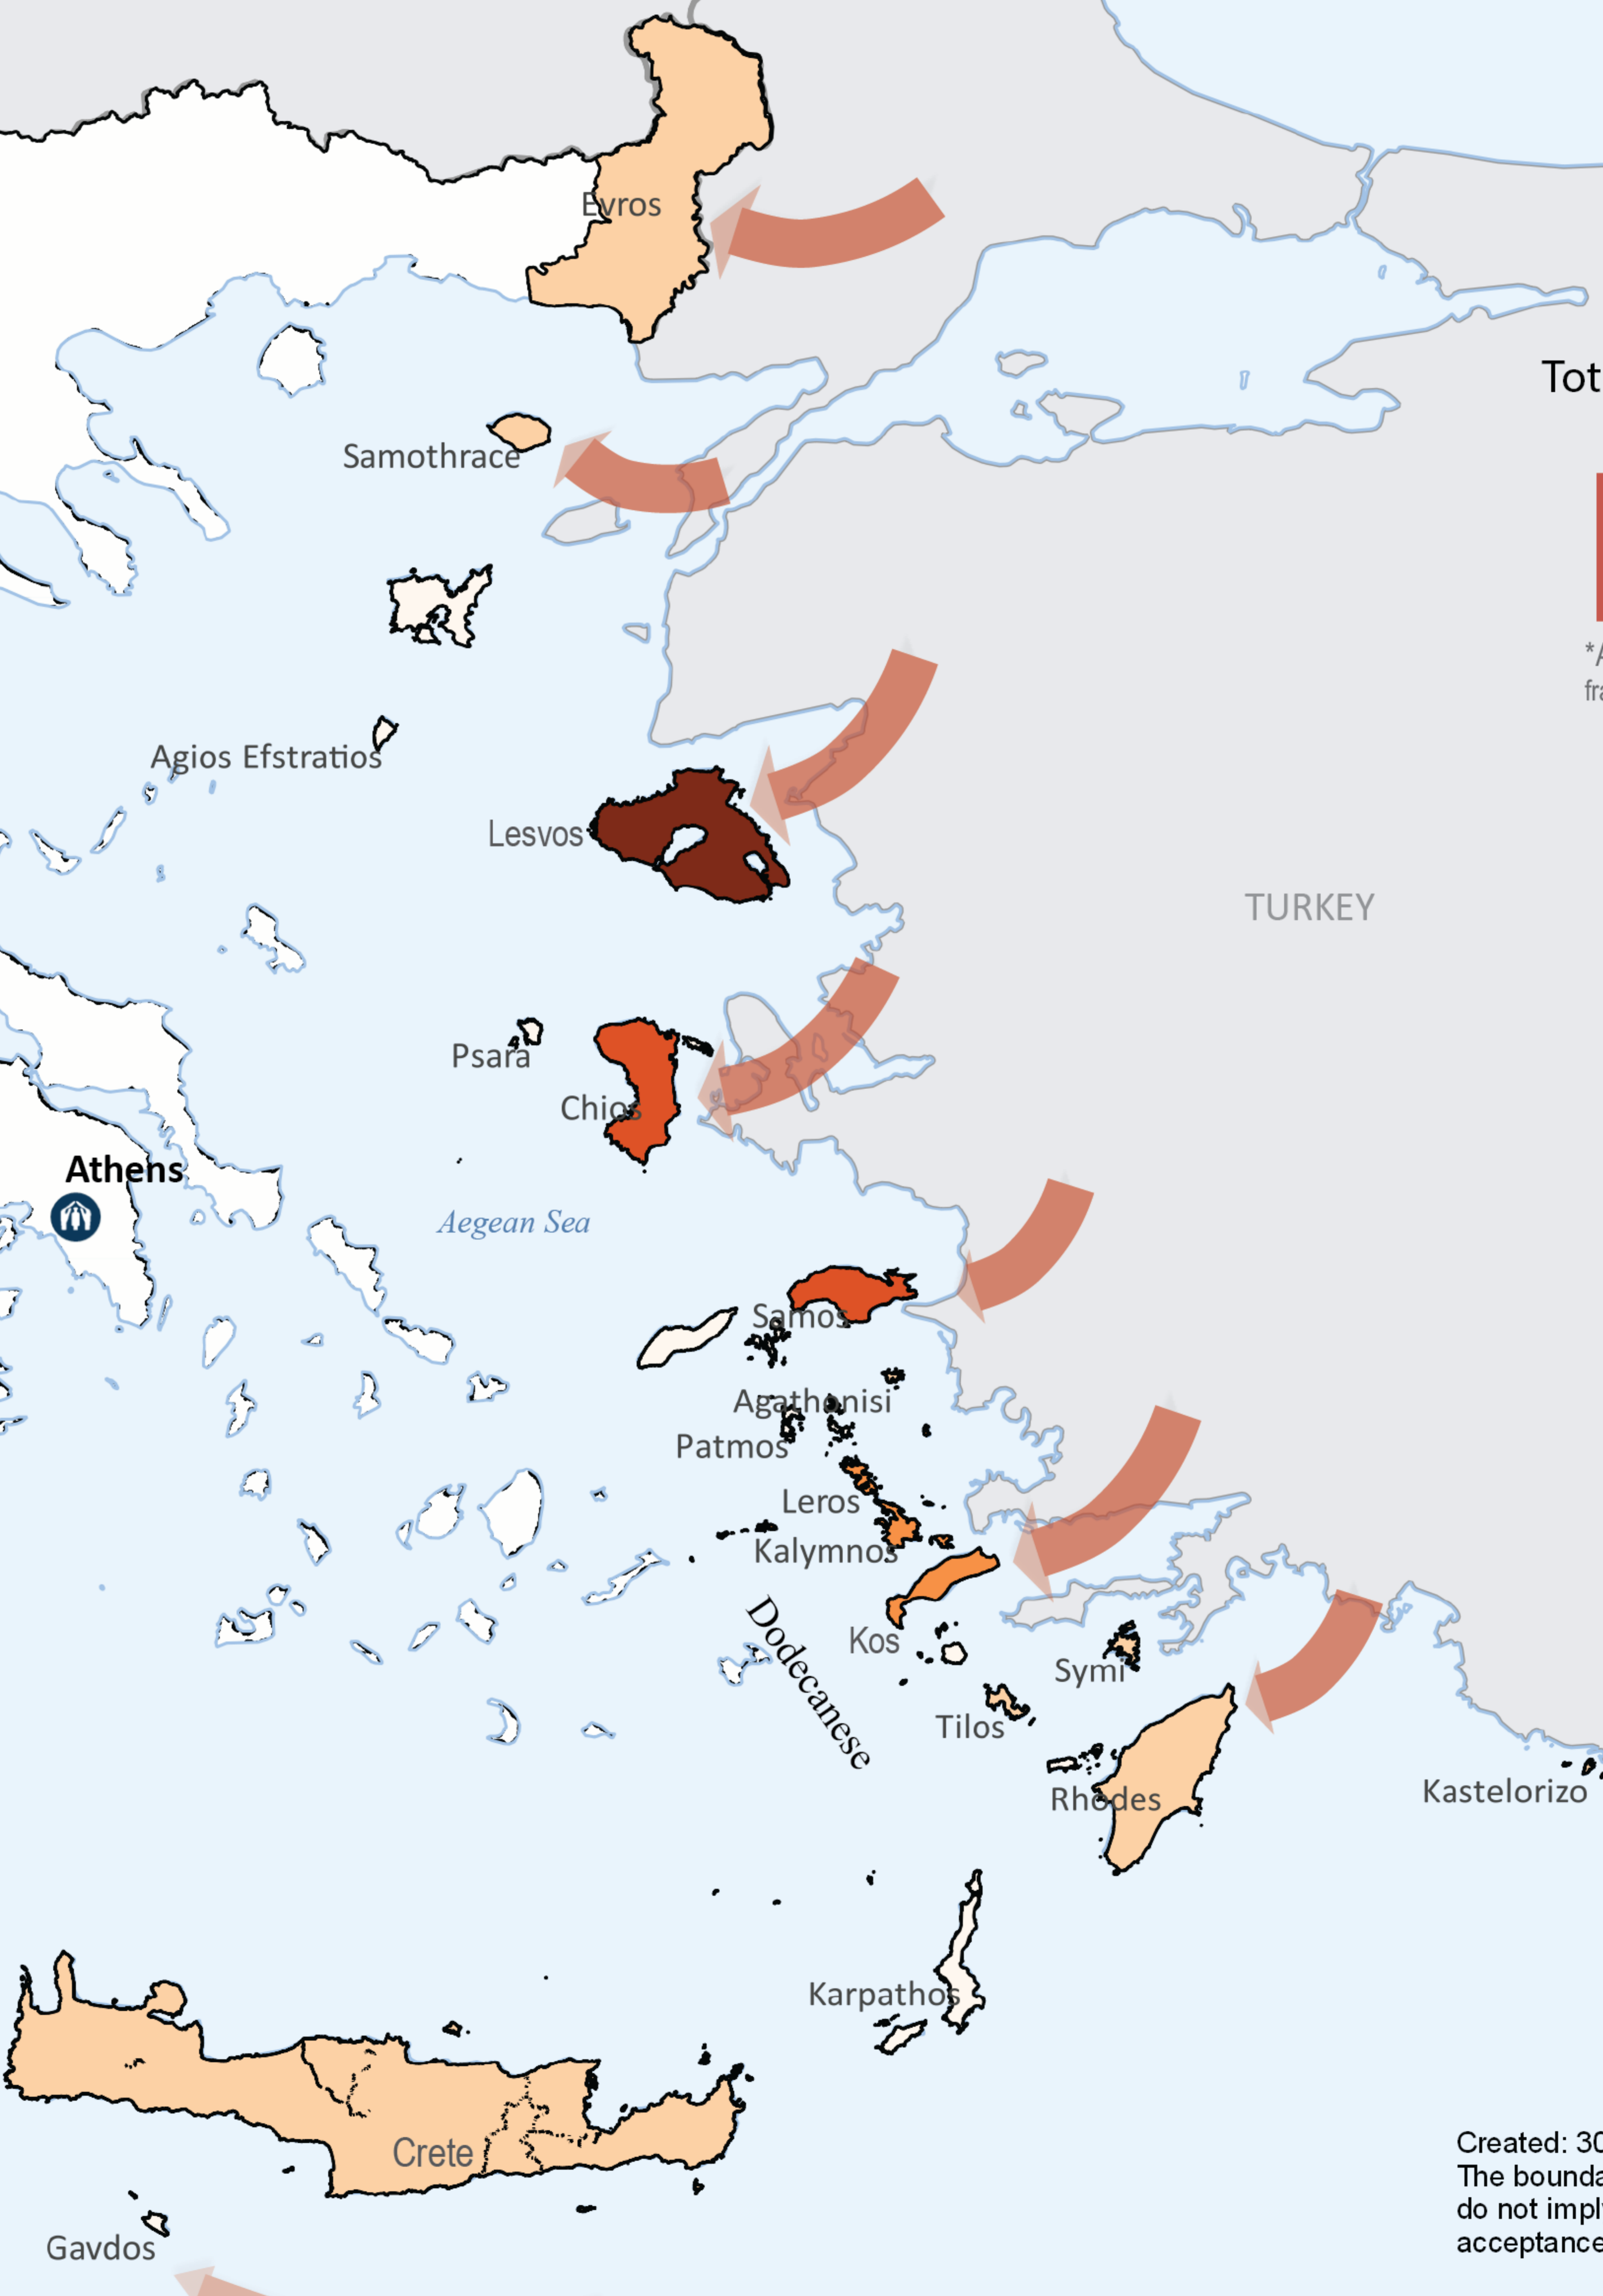

former Yugoslav Republic of Macedonia

BULGARIA

ALBANIA

ITALY

GREECE

TURKEY

Athens

Aegean Sea

Kalamata

Mediterranean Sea

 UNHCR Country Office
Arrivals Jan- 29 Oct 2015

-  0 - 200
-  200 - 5000
-  5000 - 50000
-  50000 - 100000
-  100000 - 332500

GGRS87/Greek Grid EPSG:2100

Total number of sea arrivals
(Jan - 29 Oct 2015)*

562,355

*According to figures collected in the framework of UNHCR's border activities

Created: 30/10/2015 - UNHCR Office in Greece
The boundaries and names used on this map do not imply official endorsement or acceptance by the United Nations.