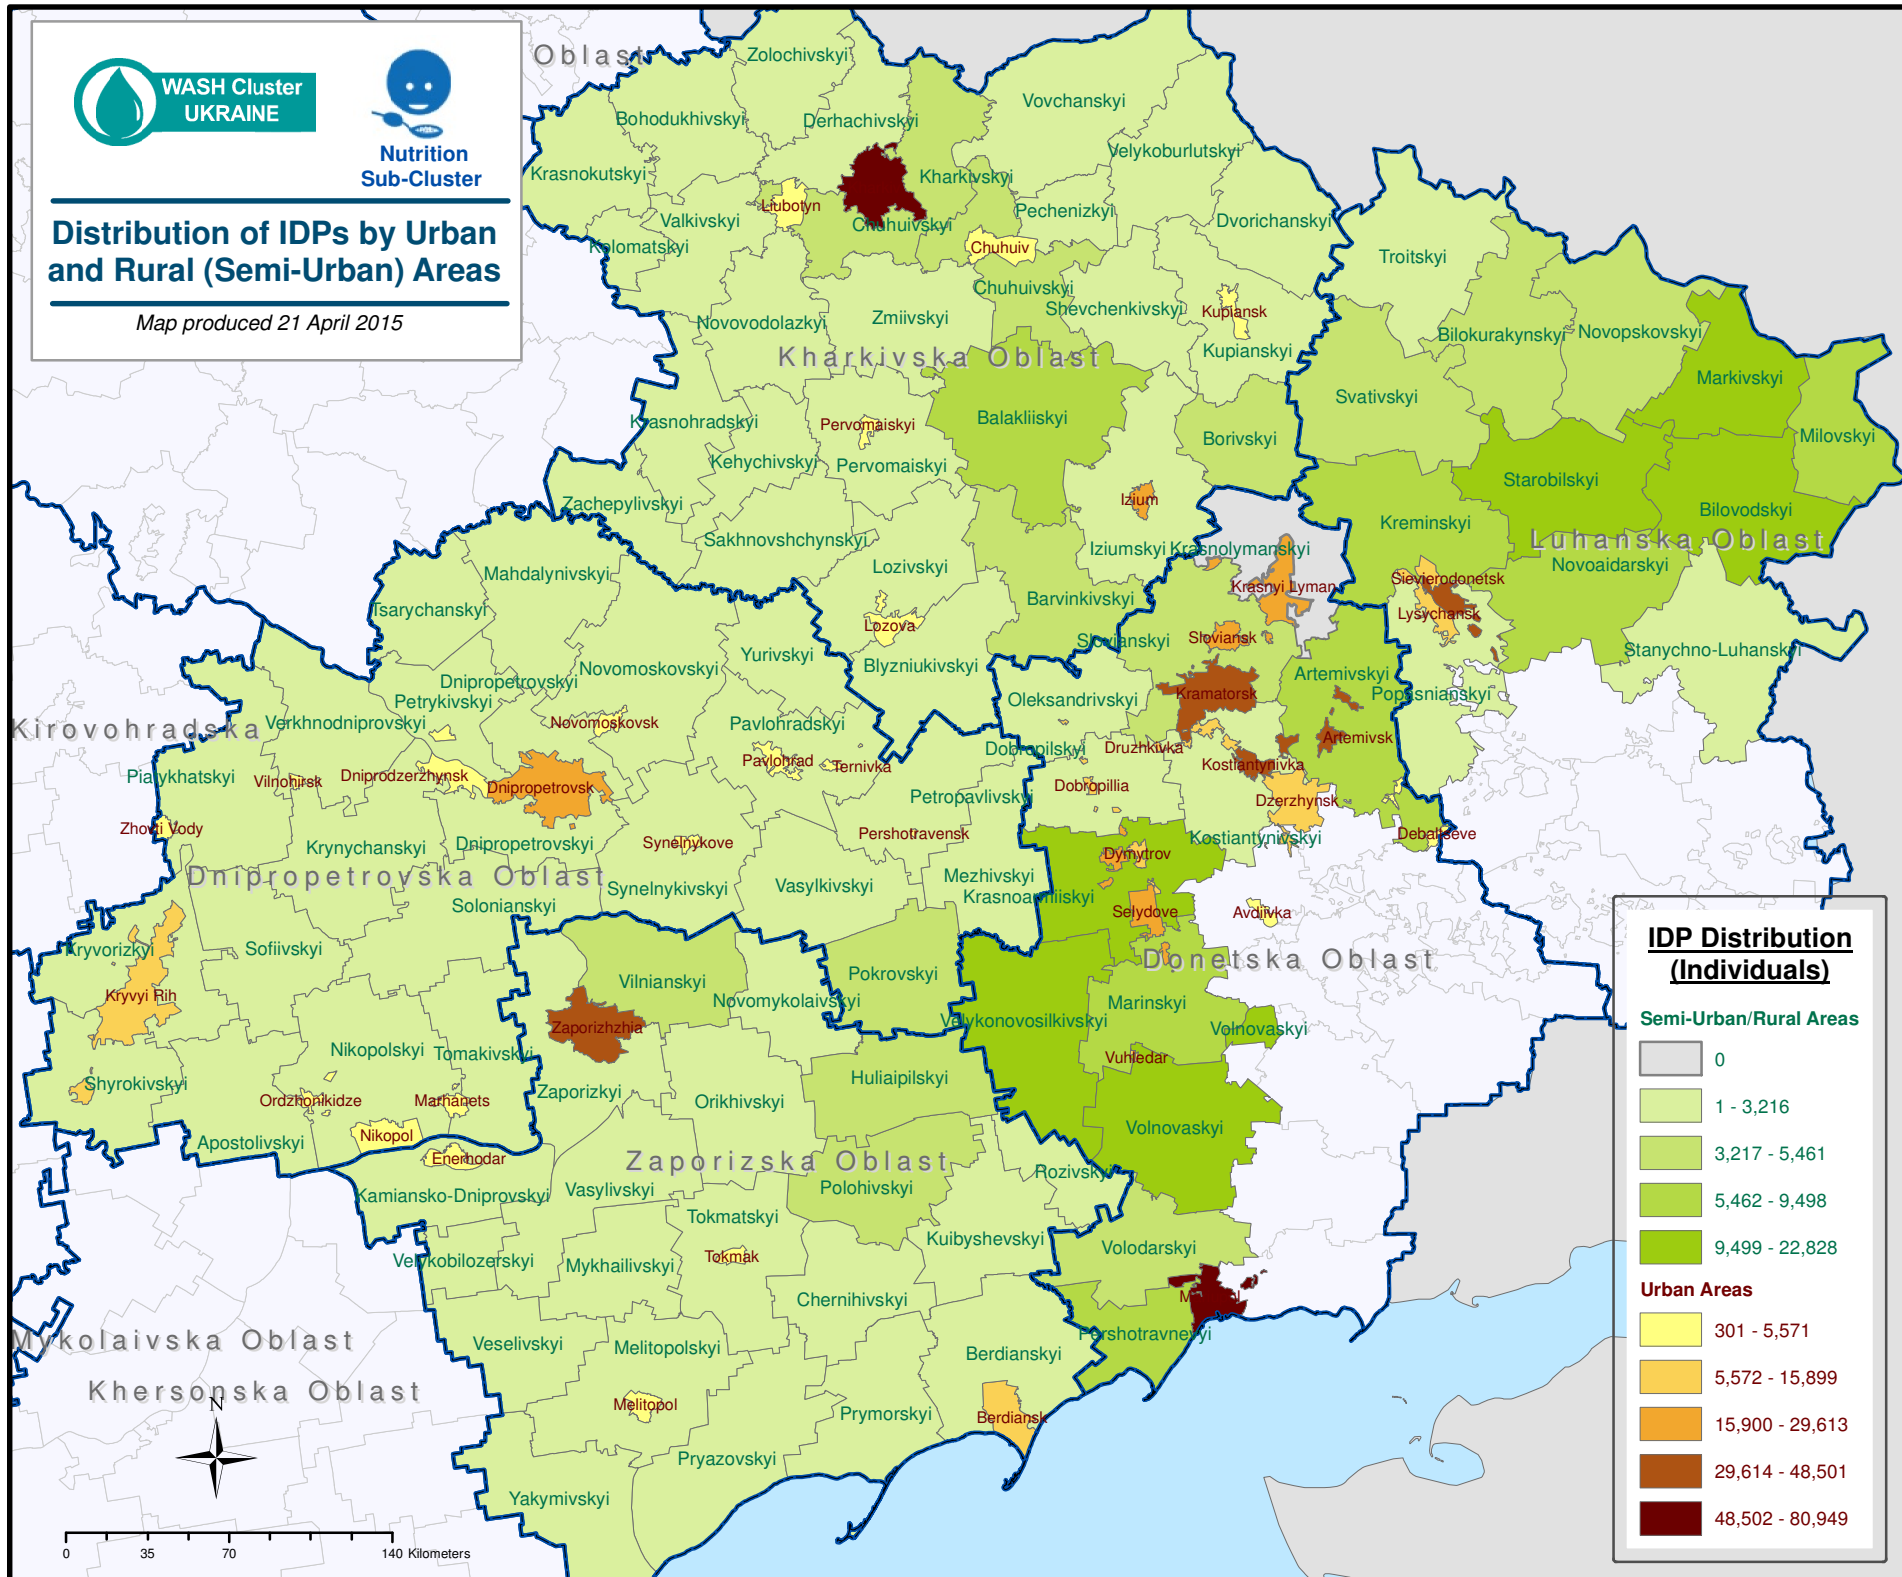

Distribution of IDPs by Urban and Rural (Semi-Urban) Areas

Map produced 21 April 2015

IDP Distribution (Individuals)

Semi-Urban/Rural Areas

- 0
- 1 - 3,216
- 3,217 - 5,461
- 5,462 - 9,498
- 9,499 - 22,828

Urban Areas

- 301 - 5,571
- 5,572 - 15,899
- 15,900 - 29,613
- 29,614 - 48,501
- 48,502 - 80,949