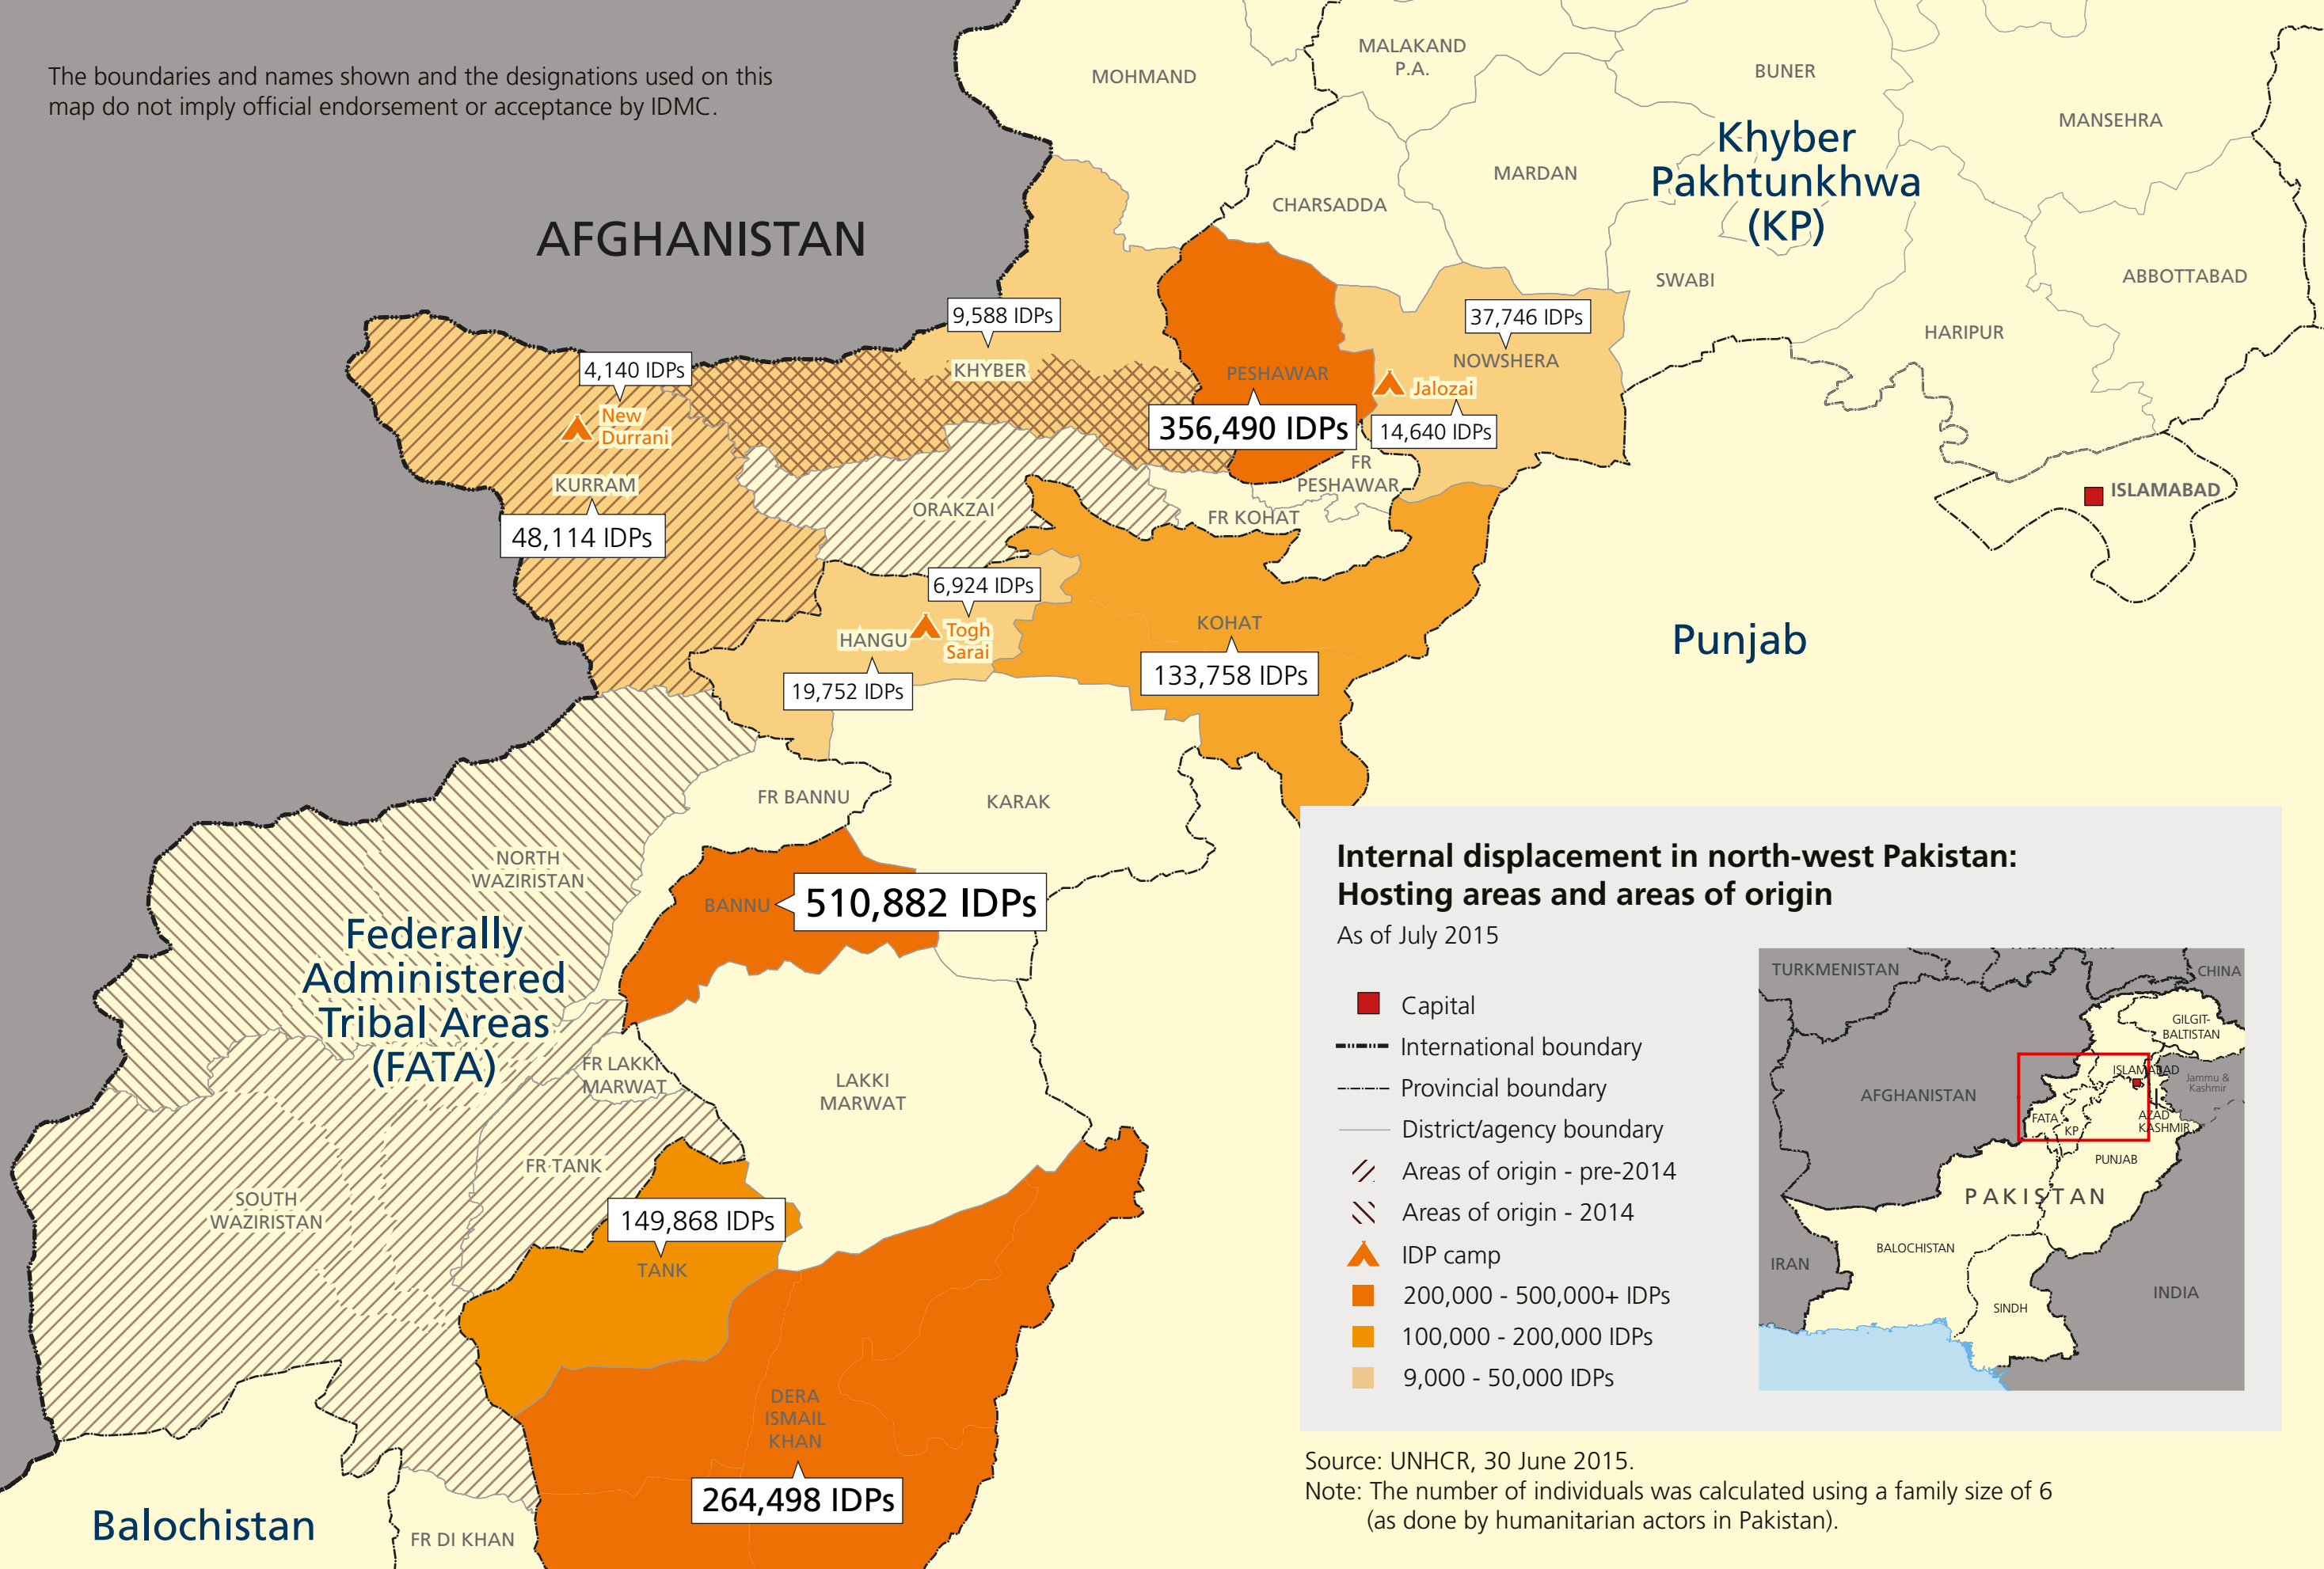

The boundaries and names shown and the designations used on this map do not imply official endorsement or acceptance by IDMC.

Internal displacement in north-west Pakistan: Hosting areas and areas of origin
As of July 2015

- Capital
- International boundary
- Provincial boundary
- District/agency boundary
- ▨ Areas of origin - pre-2014
- ▧ Areas of origin - 2014
- ▲ IDP camp
- 200,000 - 500,000+ IDPs
- 100,000 - 200,000 IDPs
- 9,000 - 50,000 IDPs

Source: UNHCR, 30 June 2015.
Note: The number of individuals was calculated using a family size of 6 (as done by humanitarian actors in Pakistan).