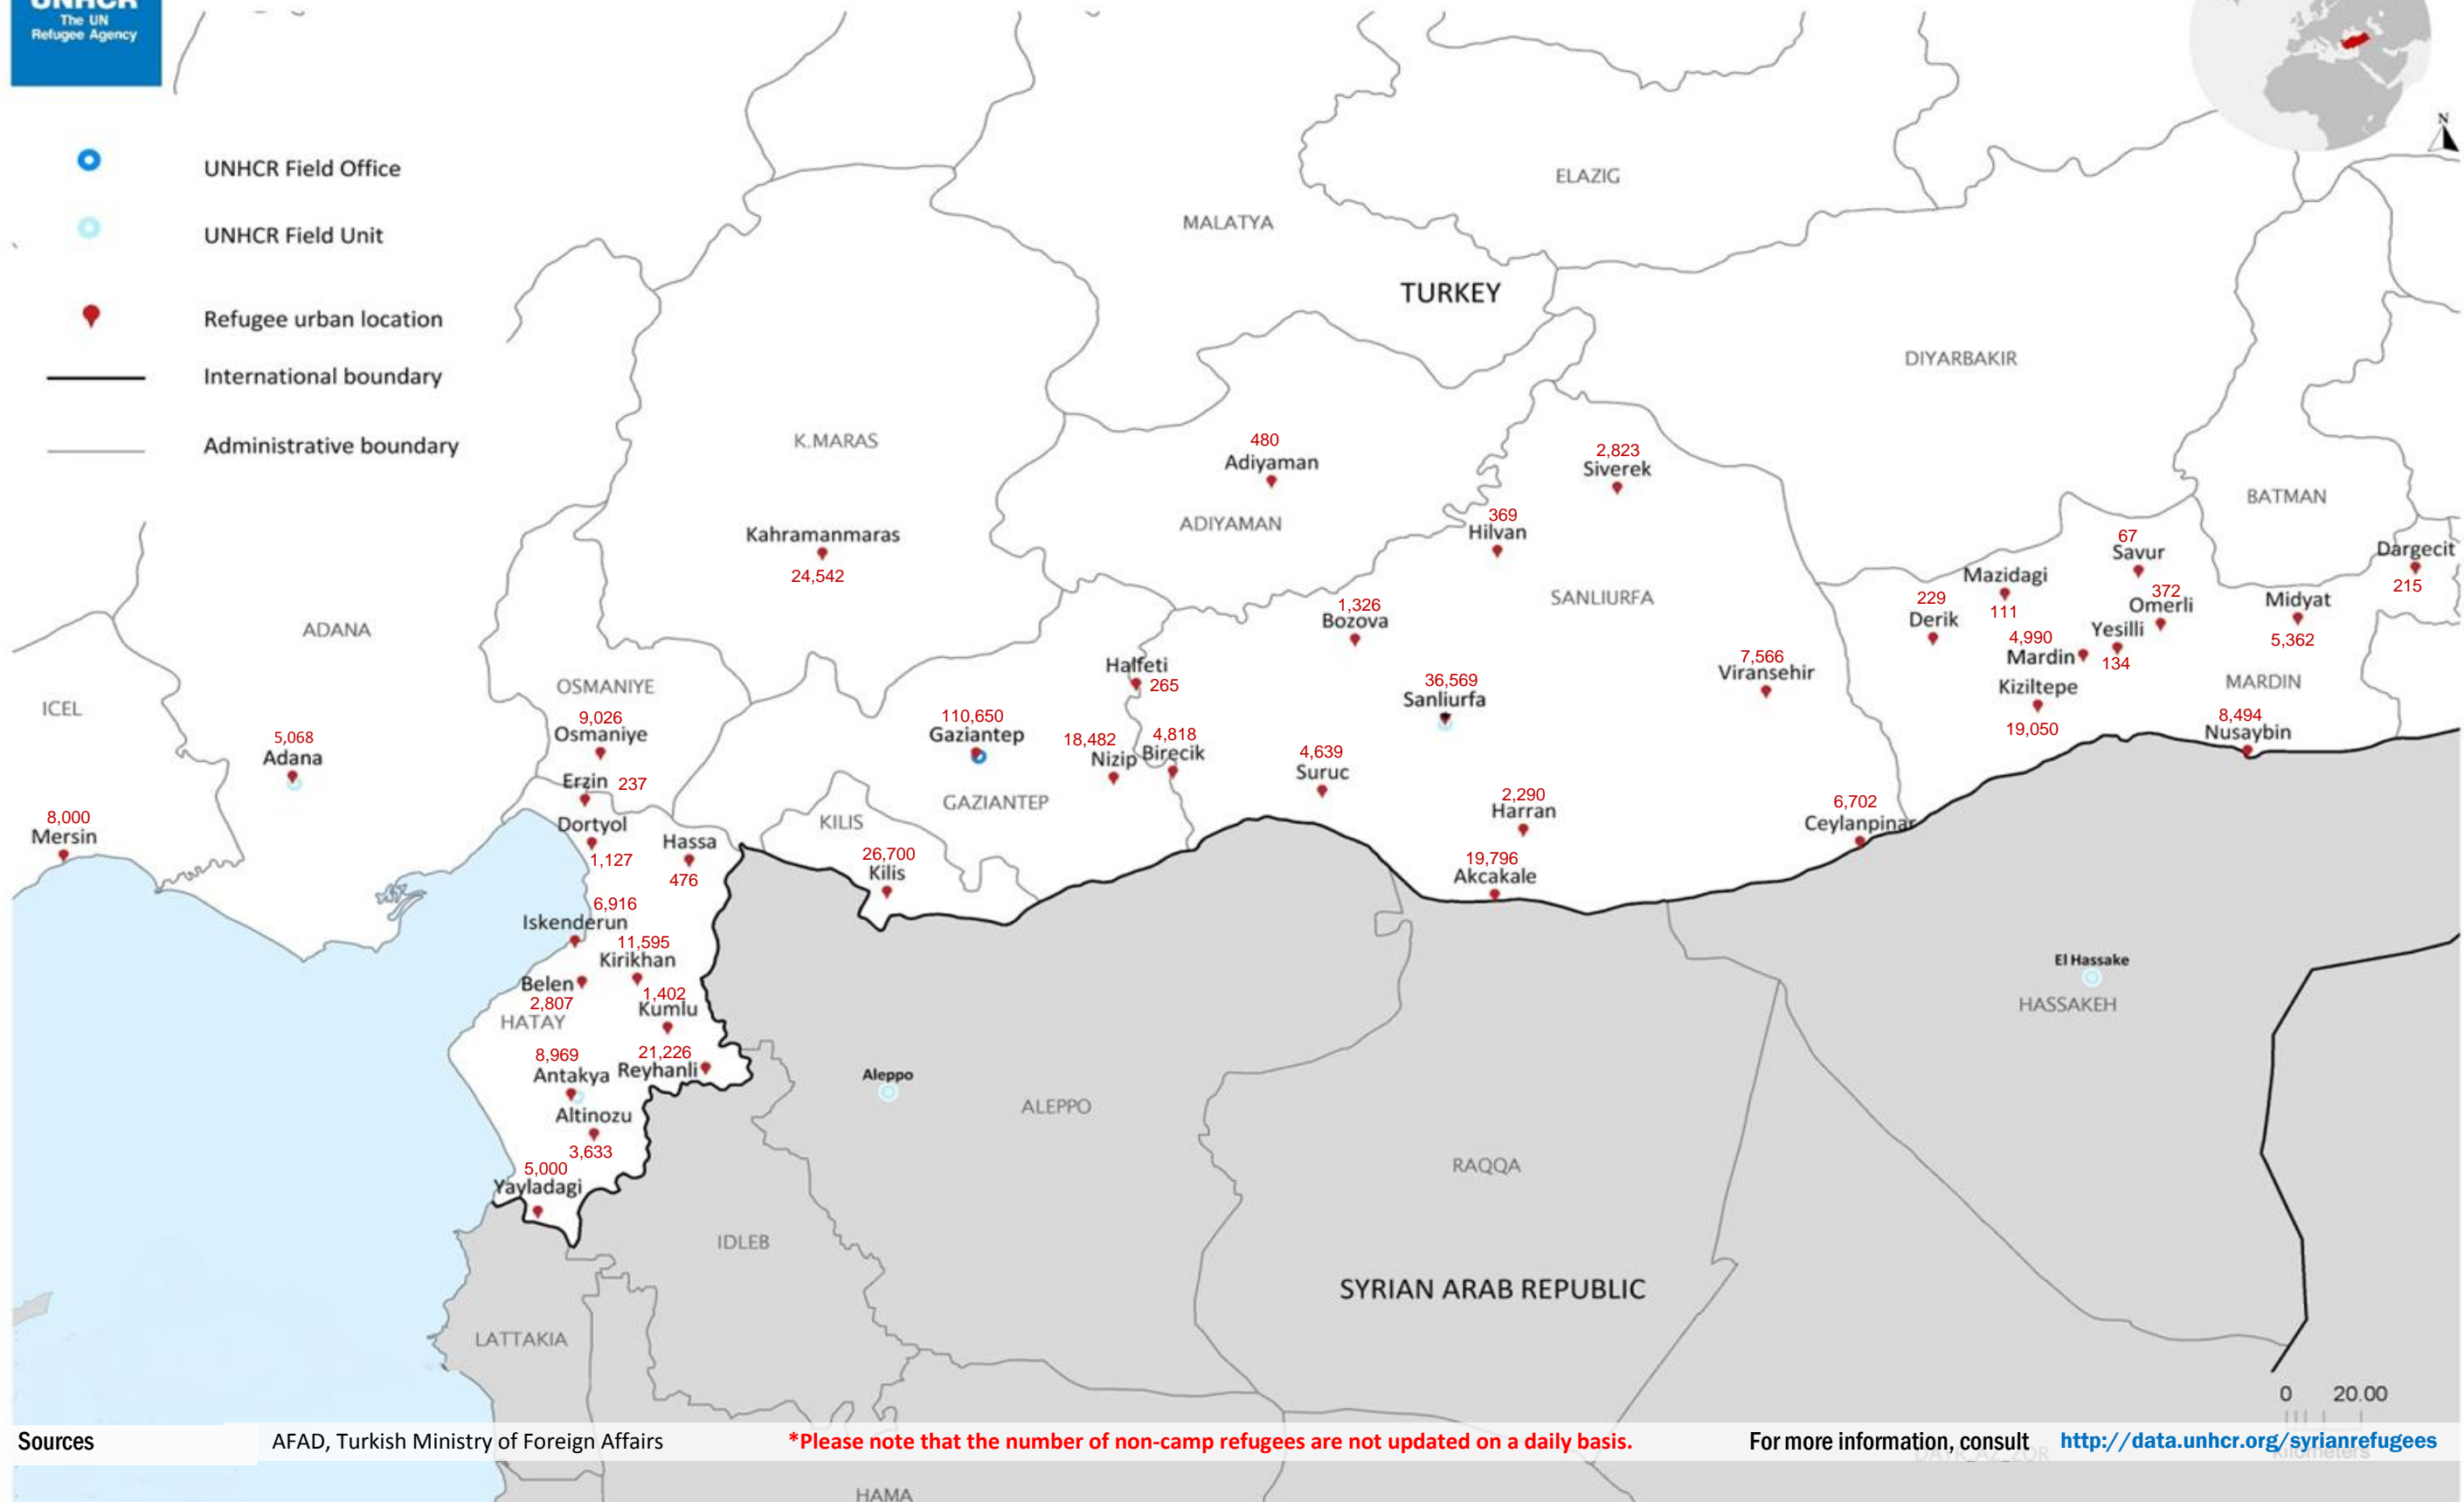

Turkey: Syrian Refugees in Urban Locations

- UNHCR Field Office
- UNHCR Field Unit
- Refugee urban location
- International boundary
- Administrative boundary

Sources: AFAD, Turkish Ministry of Foreign Affairs

***Please note that the number of non-camp refugees are not updated on a daily basis.**

For more information, consult <http://data.unhcr.org/syrianrefugees>