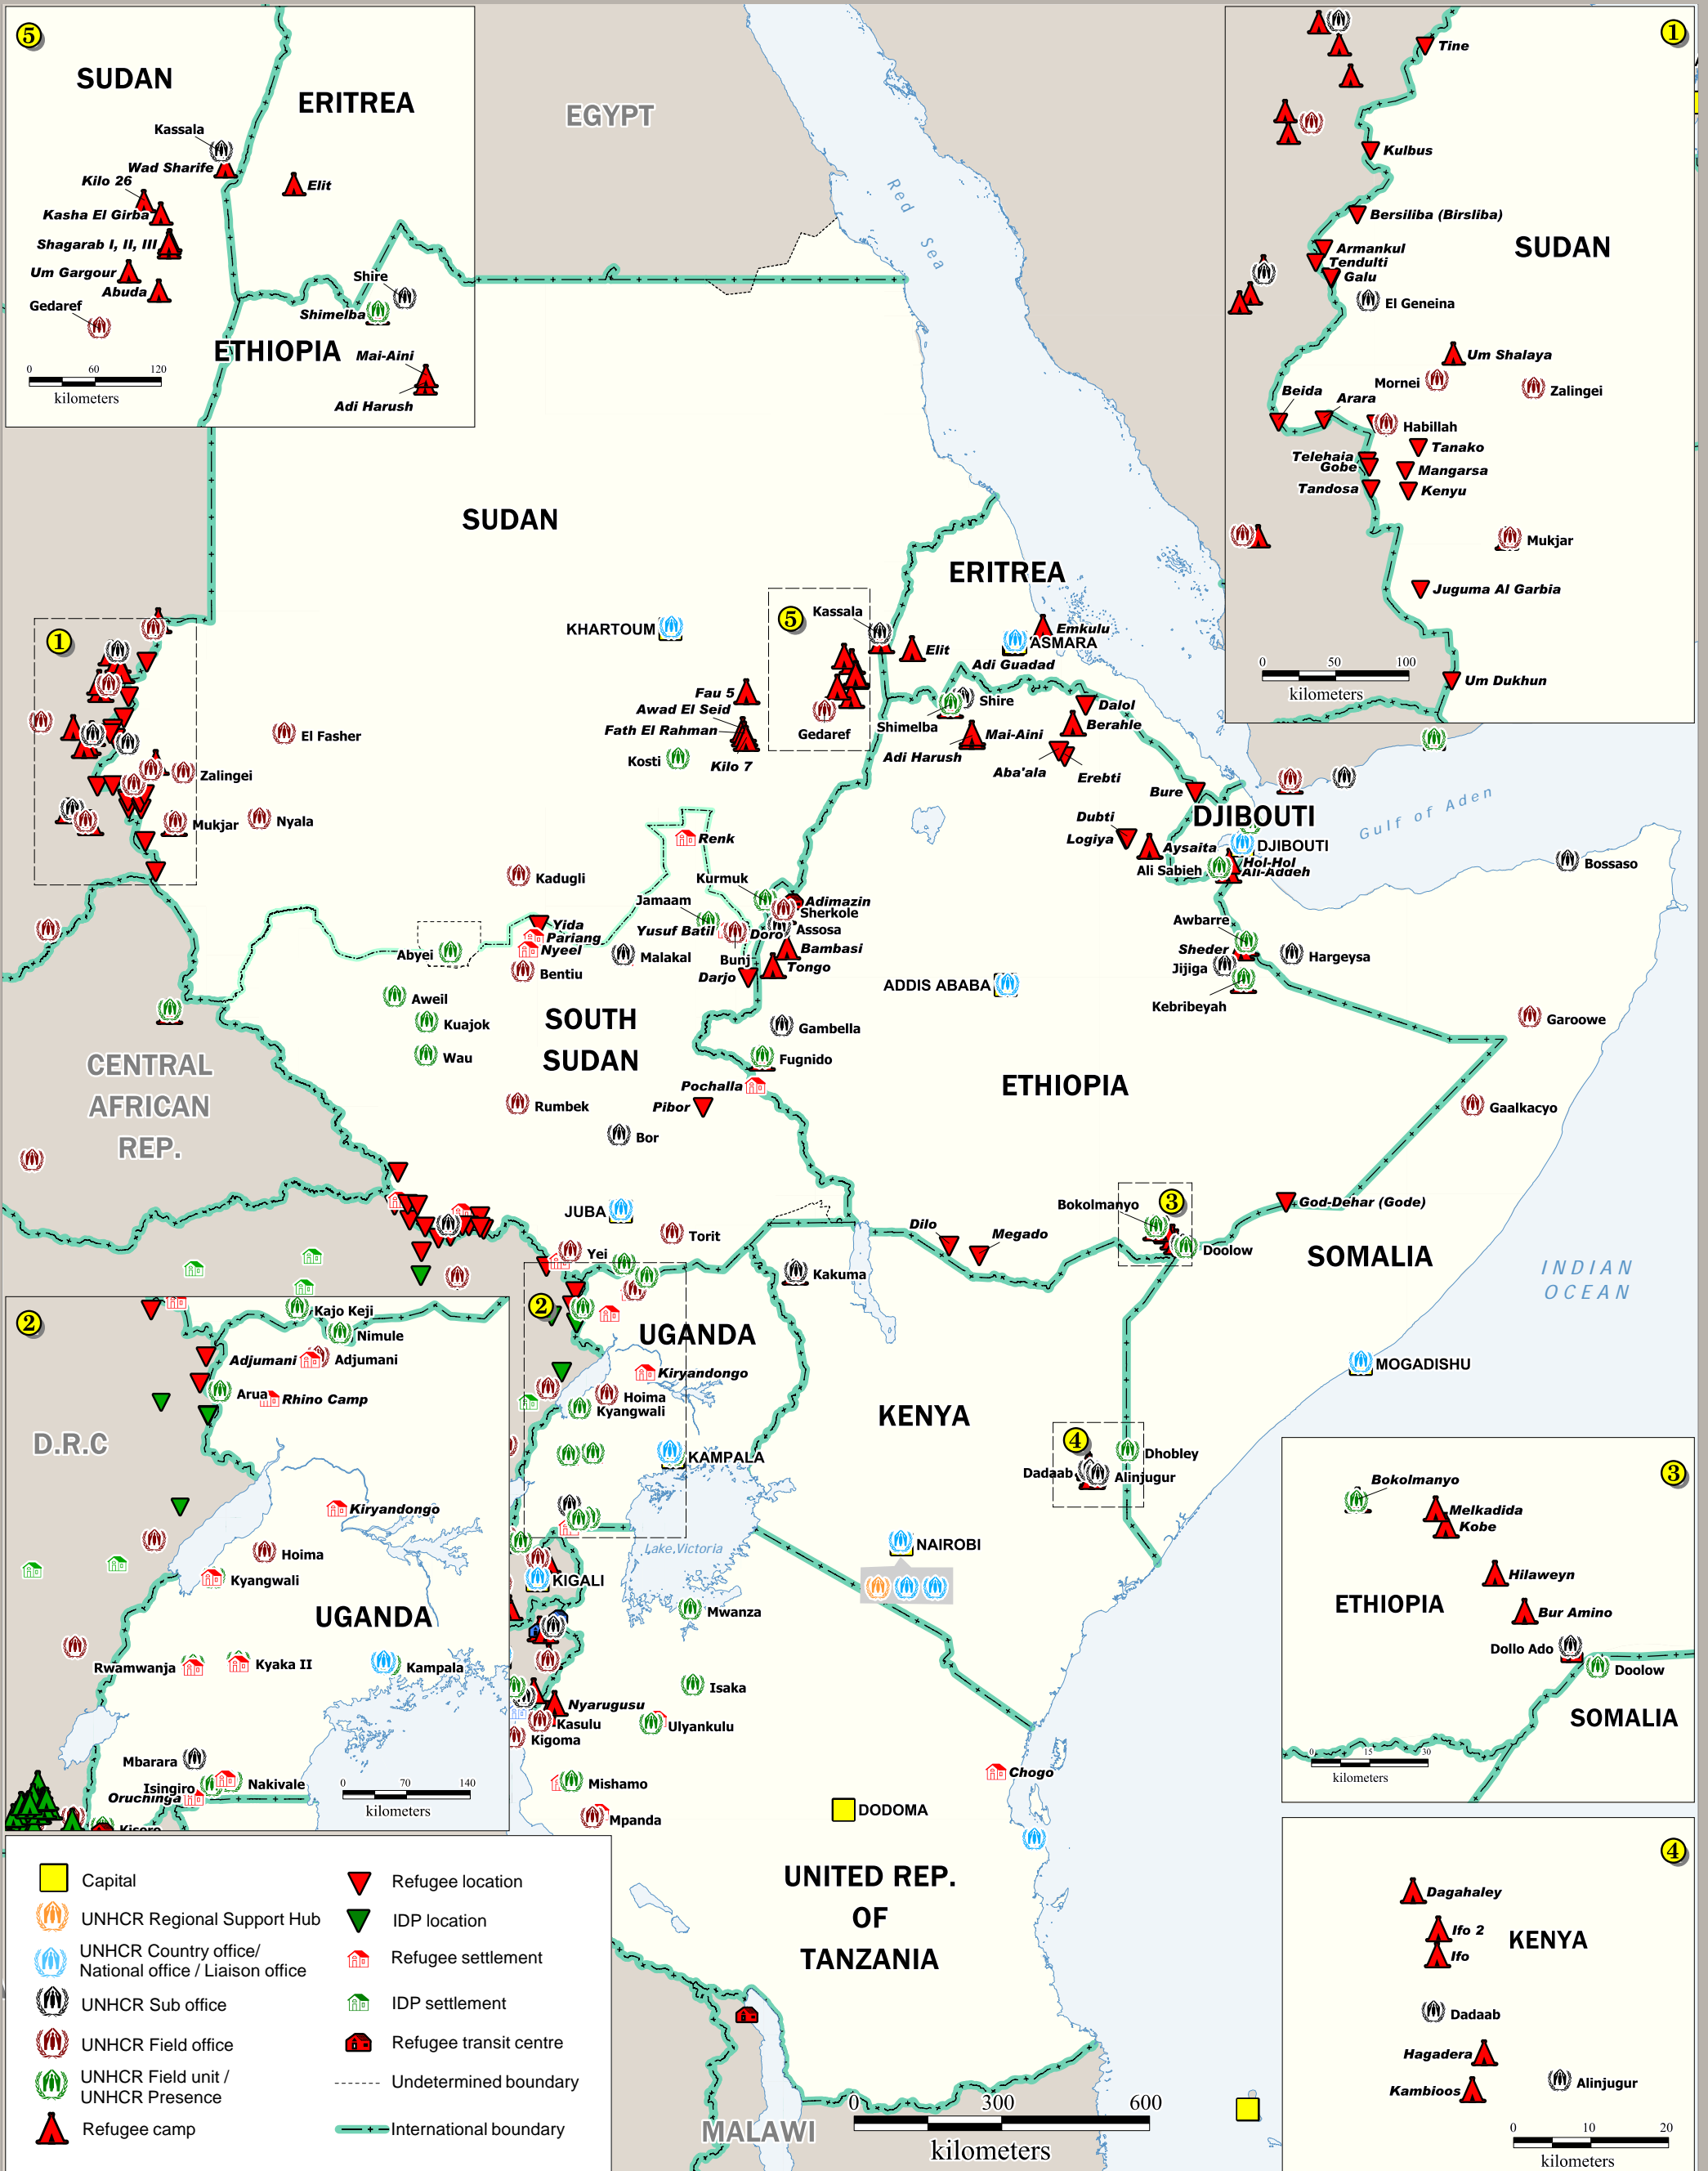

UNHCR Presence in the East and Horn of Africa July 2012

Geographic Information Systems and Mapping Unit
UNHCR Regional Support Hub in Nairobi
Tel.: +254 20 4222000 Email: kennarsh@unhcr.org

Sources:
UNHCR, Global Insight digital mapping © 1998
Europa Technologies Ltd.

The boundaries and names shown and the designations used on this map do not imply official endorsement or acceptance by the United Nations.

Capital	Refugee location
UNHCR Regional Support Hub	IDP location
UNHCR Country office/ National office / Liaison office	Refugee settlement
UNHCR Sub office	IDP settlement
UNHCR Field office	Refugee transit centre
UNHCR Field unit / UNHCR Presence	Undetermined boundary
Refugee camp	International boundary