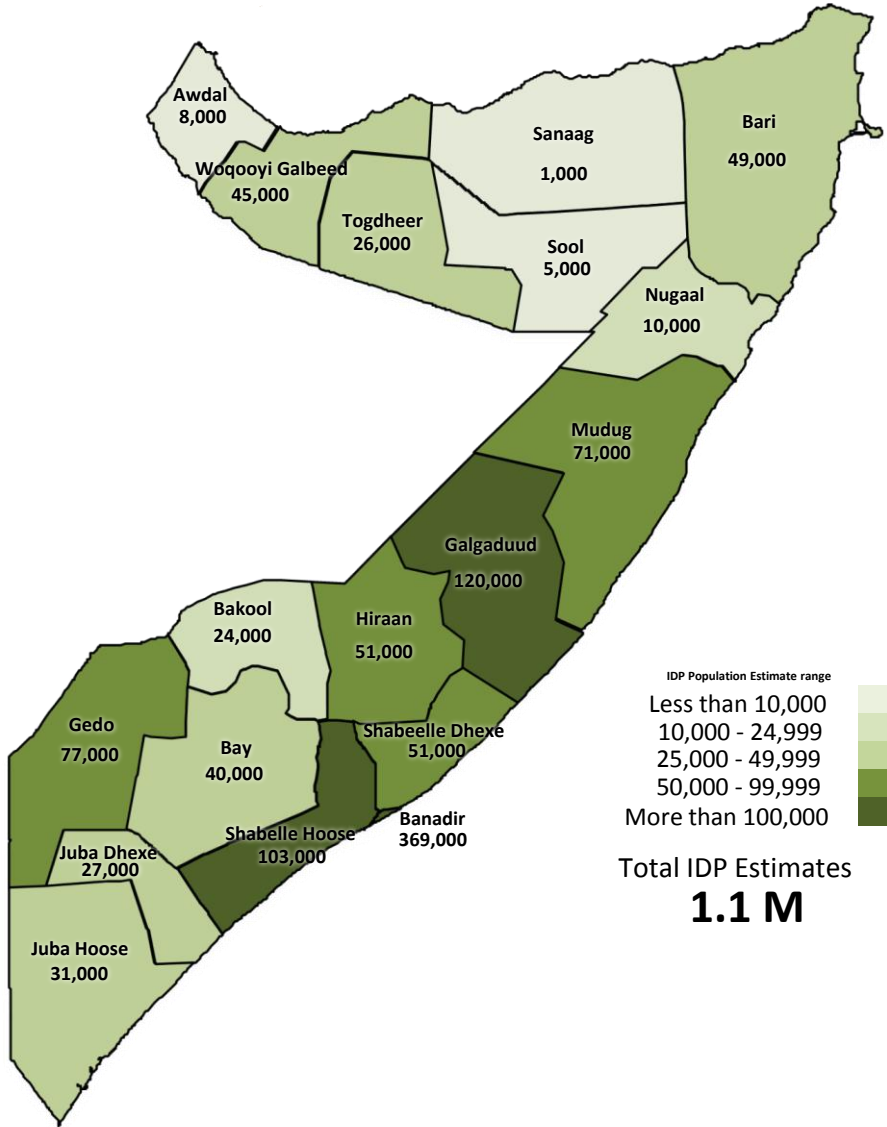

Total IDPs by Region

April - 2013

UNHCR Somalia
Nairobi, Kenya

Total IDP Estimates
1.1 M

Note, Estimates are rounded to the nearest thousandth.