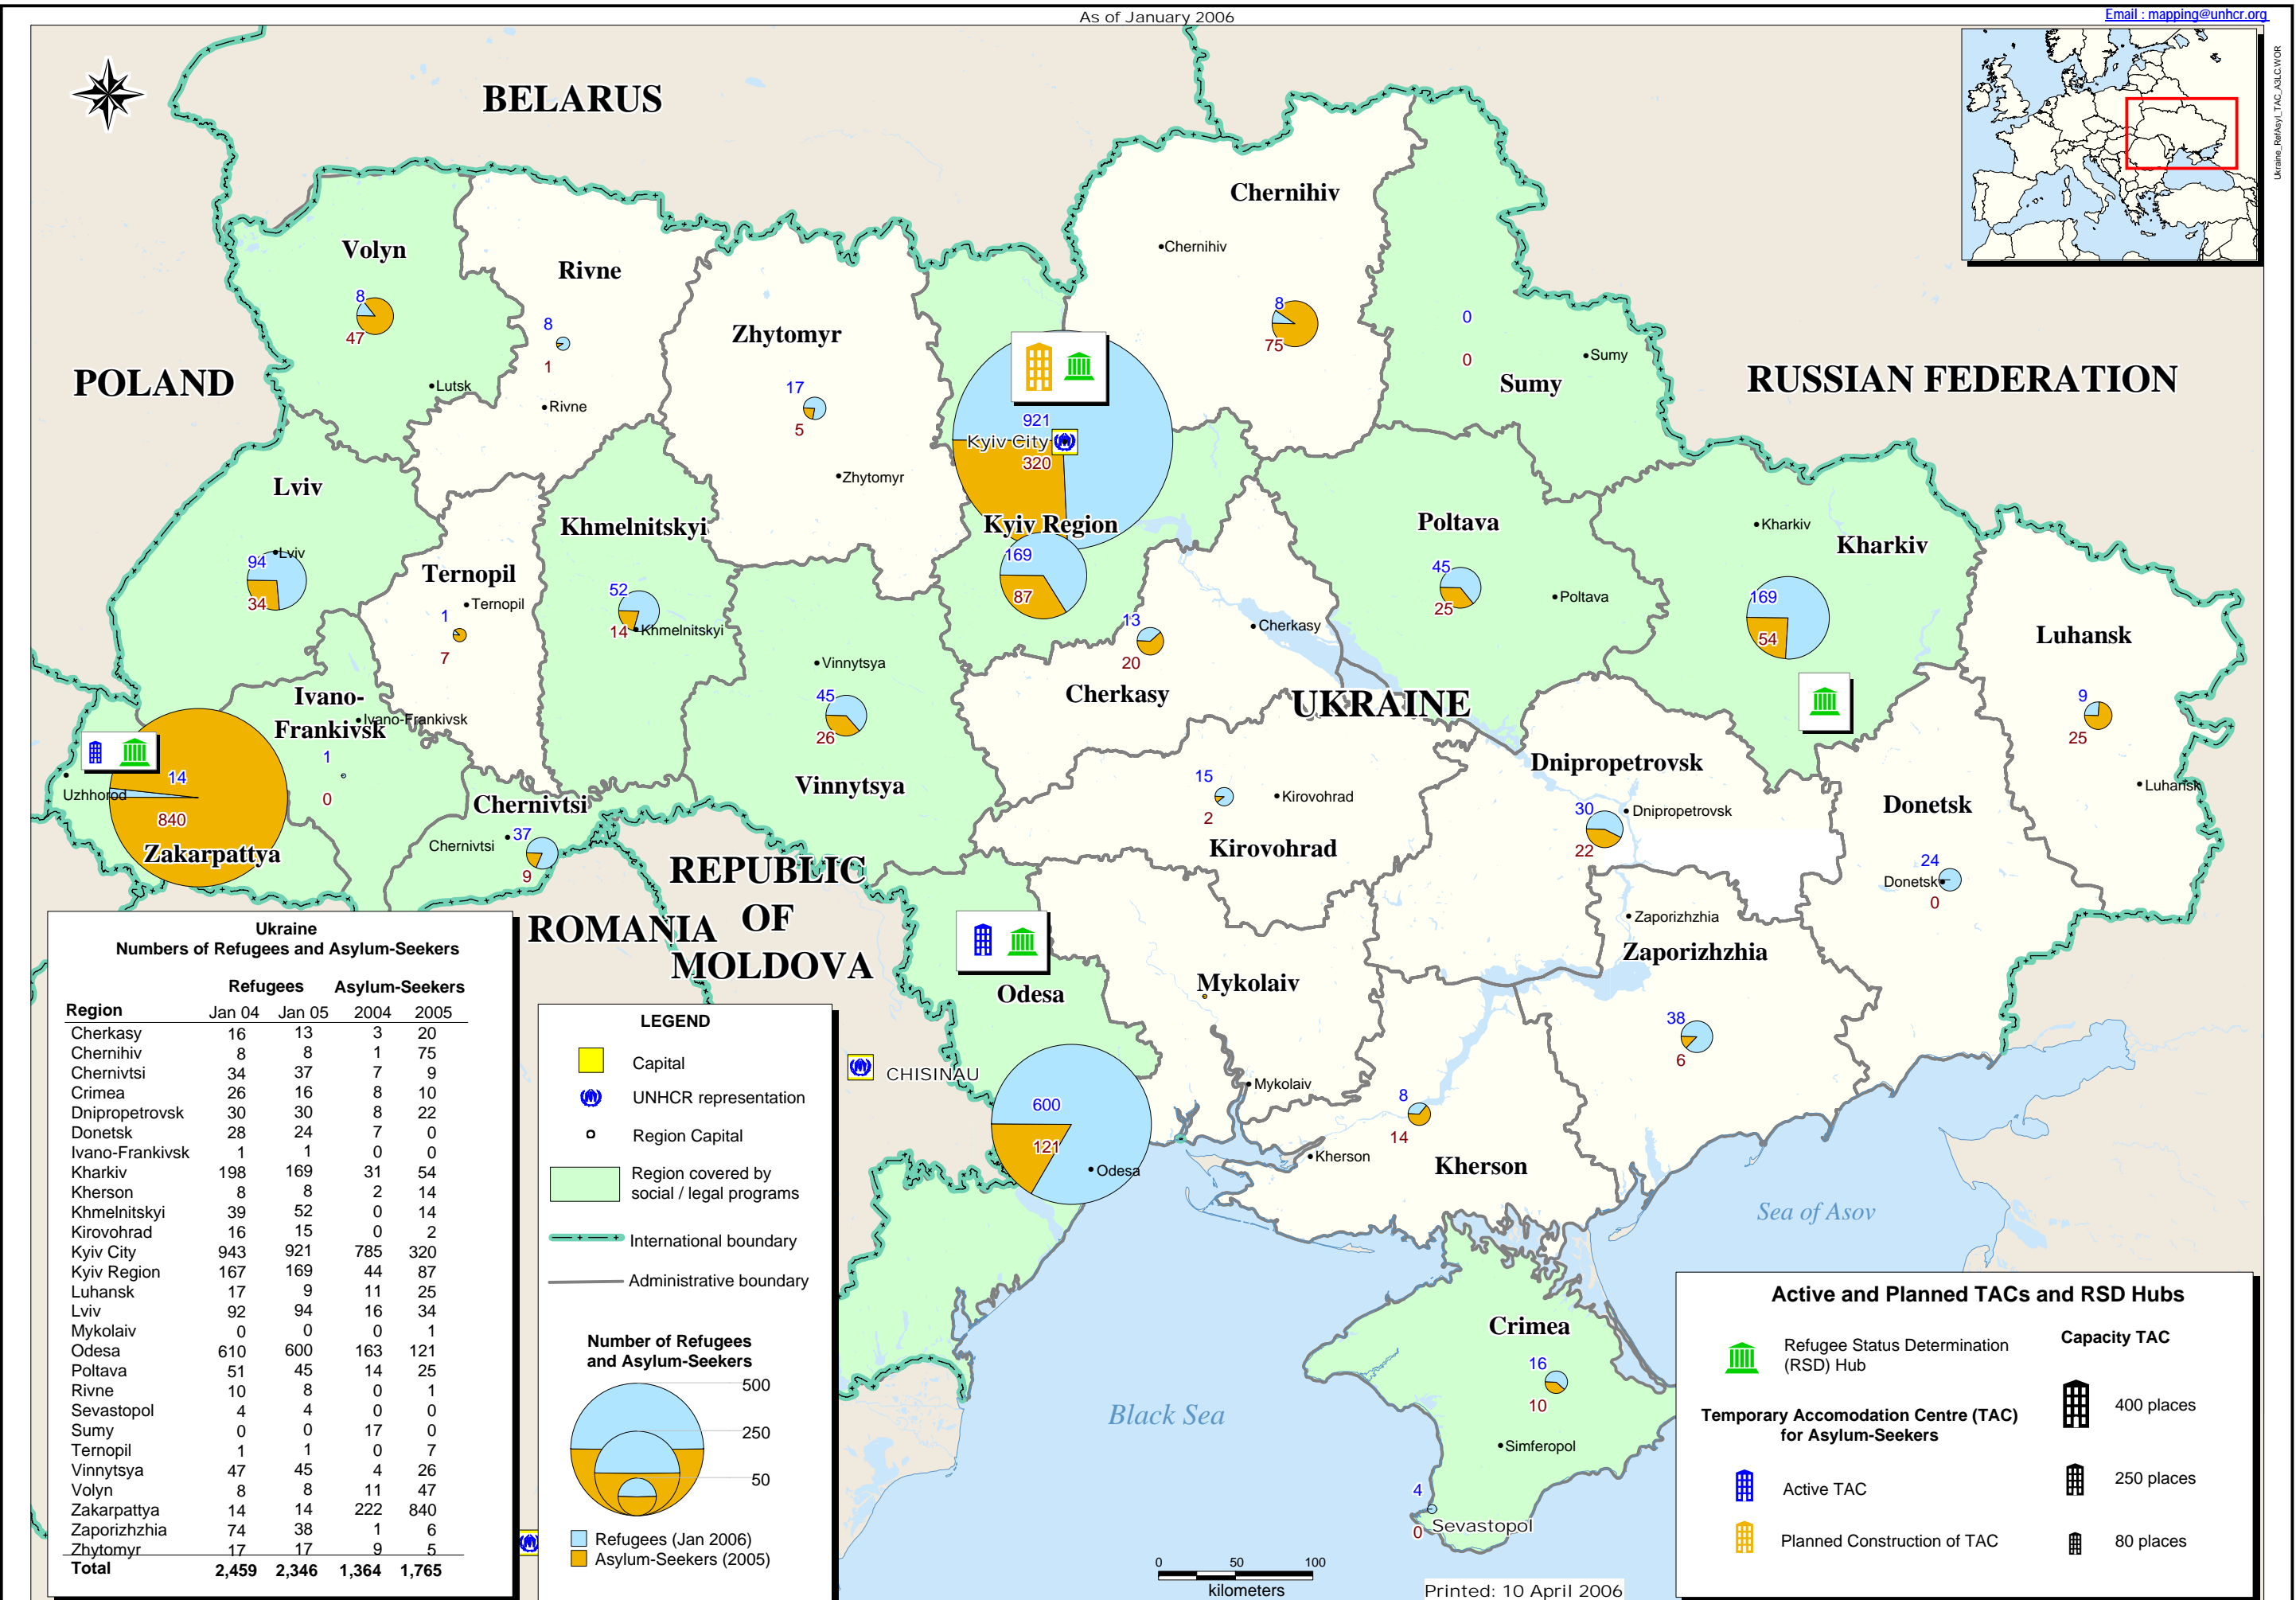

As of January 2006

Email: [mapping@unhcr.org](mailto:mapping@unhcr.org)

**Ukraine**  
**Numbers of Refugees and Asylum-Seekers**

Region	Refugees		Asylum-Seekers	
	Jan 04	Jan 05	2004	2005
Cherkasy	16	13	3	20
Chernihiv	8	8	1	75
Chernivtsi	34	37	7	9
Crimea	26	16	8	10
Dnipropetrovsk	30	30	8	22
Donetsk	28	24	7	0
Ivano-Frankivsk	1	1	0	0
Kharkiv	198	169	31	54
Kherson	8	8	2	14
Khmelnitskyi	39	52	0	14
Kirovohrad	16	15	0	2
Kyiv City	943	921	785	320
Kyiv Region	167	169	44	87
Luhansk	17	9	11	25
Lviv	92	94	16	34
Mykolaiv	0	0	0	1
Odesa	610	600	163	121
Poltava	51	45	14	25
Rivne	10	8	0	1
Sevastopol	4	4	0	0
Sumy	0	0	17	0
Ternopil	1	1	0	7
Vinnitsya	47	45	4	26
Volyn	8	8	11	47
Zakarpattya	14	14	222	840
Zaporizhzhia	74	38	1	6
Zhytomyr	17	17	9	5
<b>Total</b>	<b>2,459</b>	<b>2,346</b>	<b>1,364</b>	<b>1,765</b>