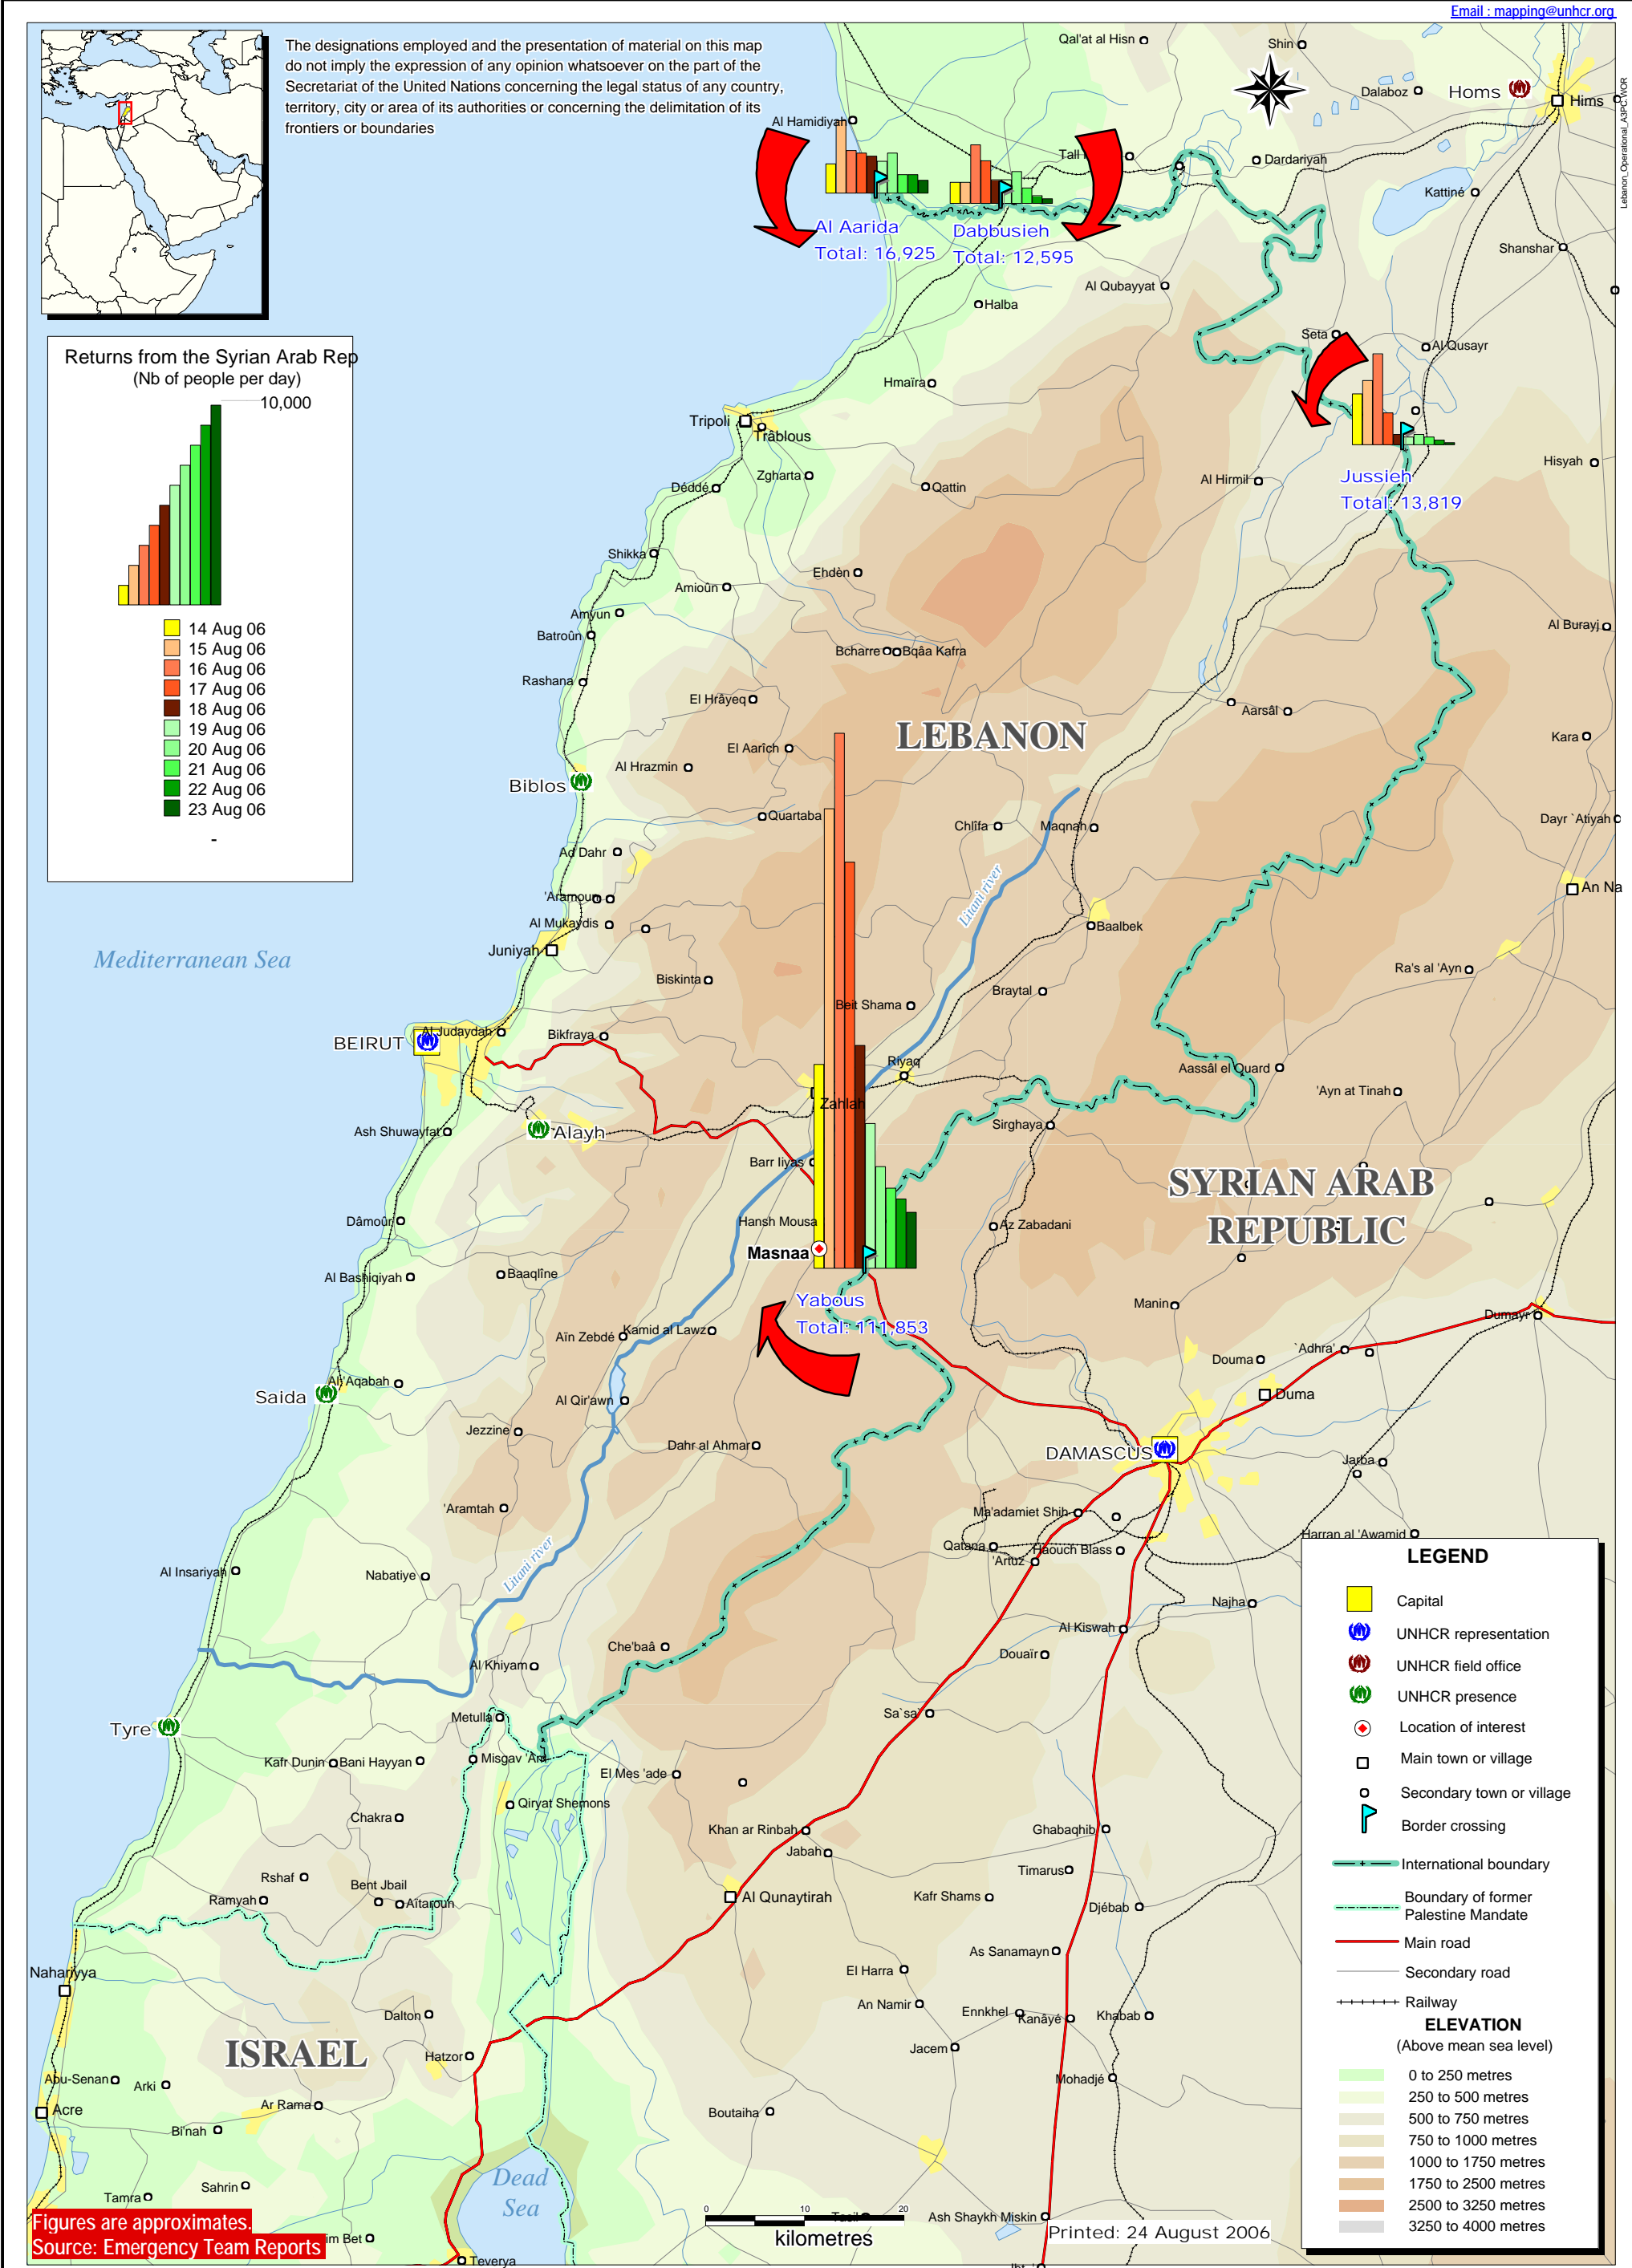

The designations employed and the presentation of material on this map do not imply the expression of any opinion whatsoever on the part of the Secretariat of the United Nations concerning the legal status of any country, territory, city or area of its authorities or concerning the delimitation of its frontiers or boundaries

Returns from the Syrian Arab Rep
(Nb of people per day)

- 14 Aug 06
- 15 Aug 06
- 16 Aug 06
- 17 Aug 06
- 18 Aug 06
- 19 Aug 06
- 20 Aug 06
- 21 Aug 06
- 22 Aug 06
- 23 Aug 06

Figures are approximate.
Source: Emergency Team Reports