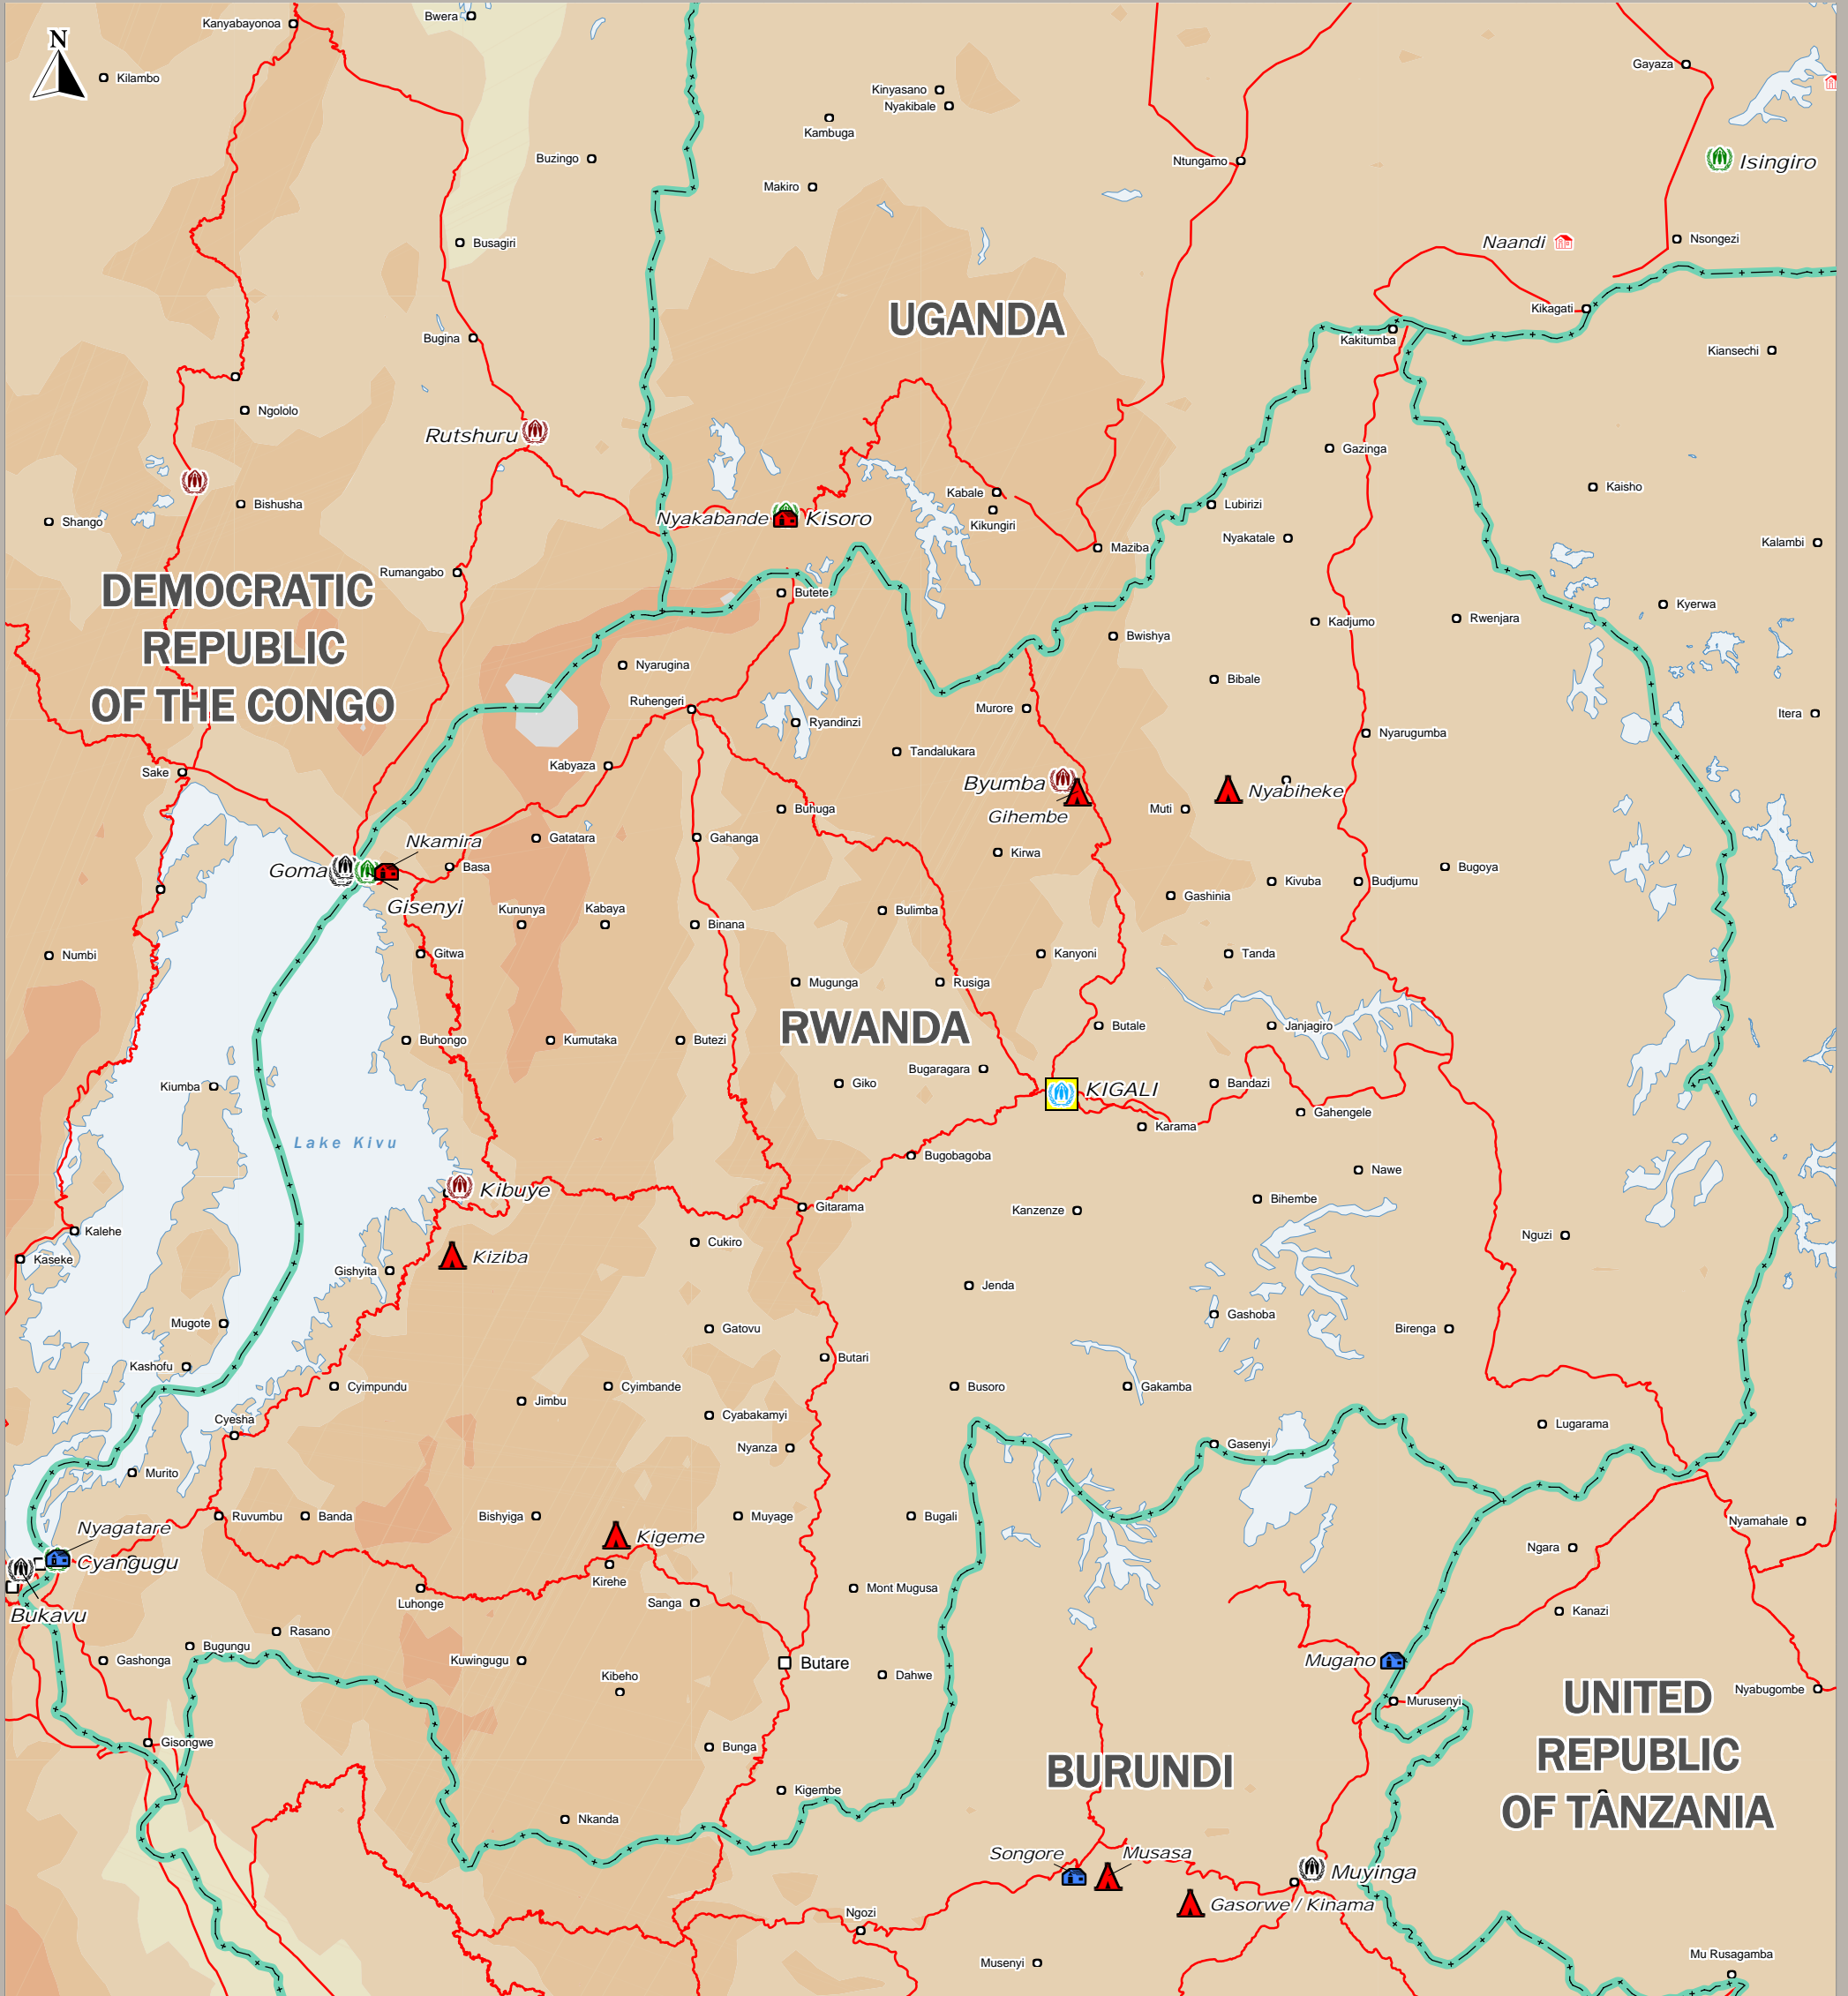

# UNHCR Presence in Rwanda

As of July 2012

Geographic Information Systems and Mapping Unit  
UNHCR Regional Support Hub in Nairobi

Tel.: +254 20 4222000 Email: kennarsh@unhcr.org

Sources:  
UNHCR, Global Insight digital mapping © 1998  
Europa Technologies Ltd.

The boundaries and names shown and the designations used on this map do not imply official endorsement or acceptance by the United Nations.

	Capital		Refugee settlement	<b>Elevation</b> (Above mean sea level) 
	UNHCR Country office		Returnee transit centre	
	UNHCR Sub office		Main town or village	
	UNHCR Field office		Secondary town or village	
	UNHCR Field unit		International boundary	
	Refugee camp		Main road	
	Refugee transit centre		Railway	