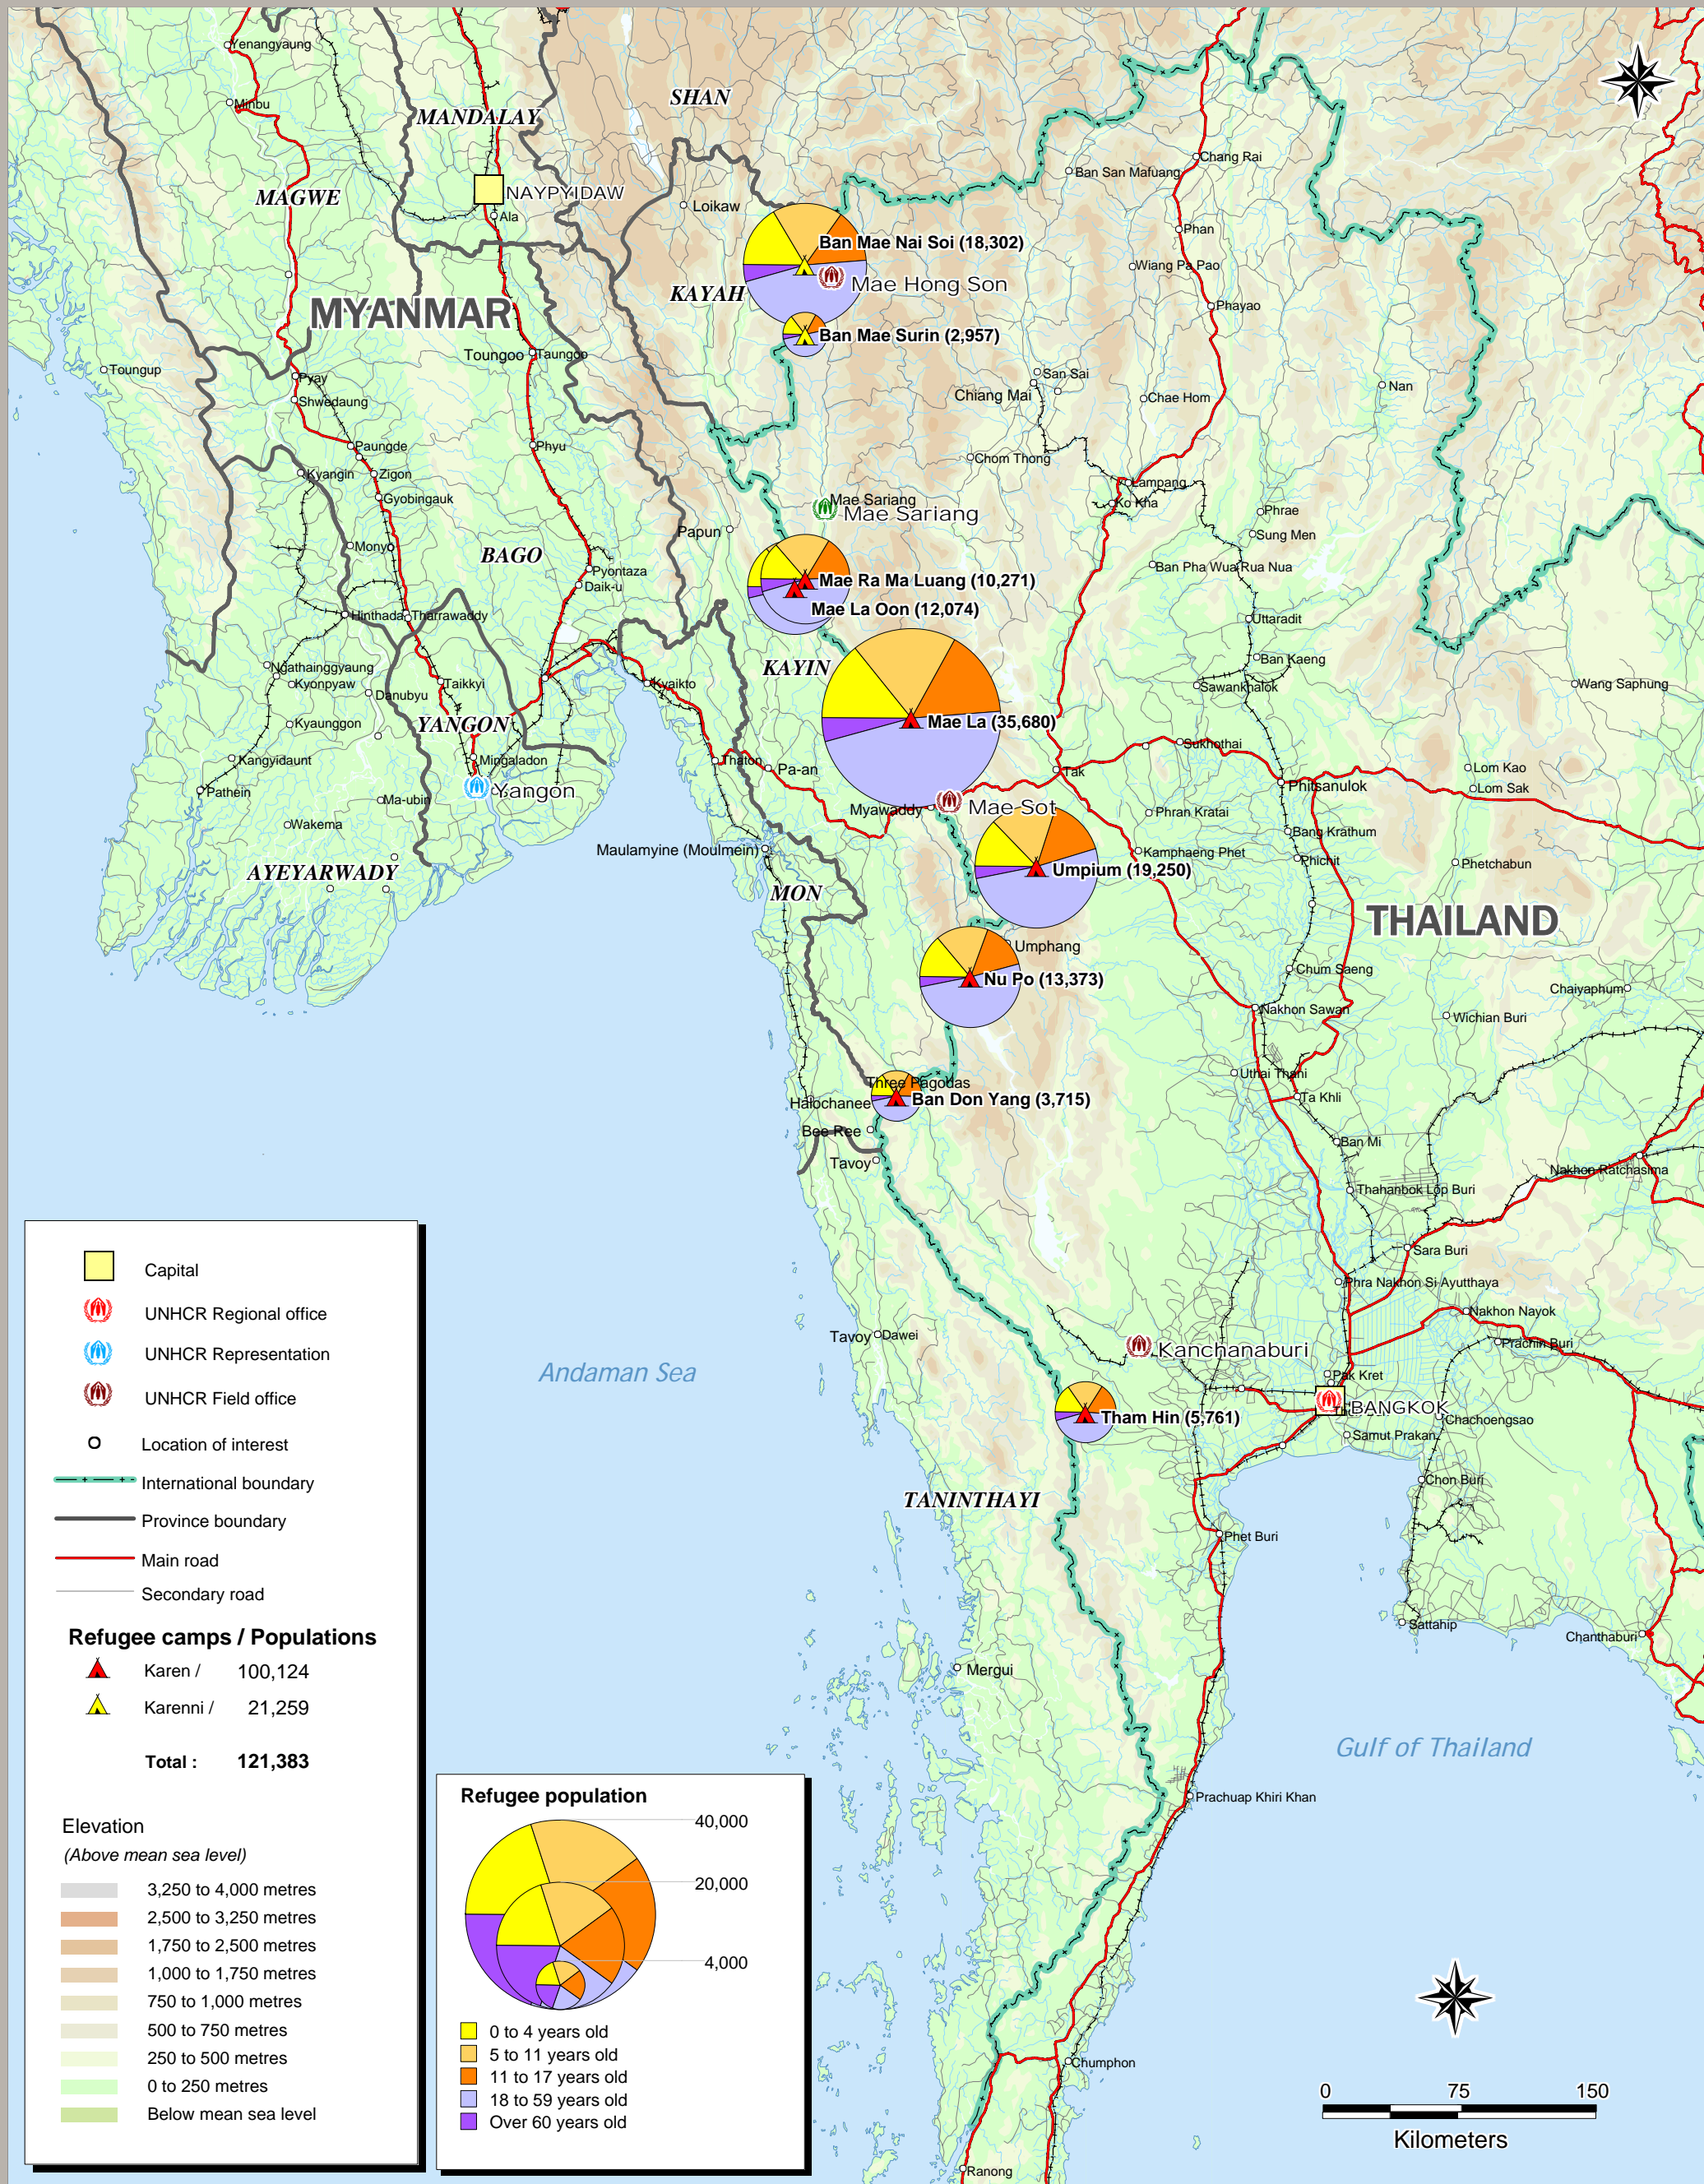

Myanmar Thailand border

Age distribution of refugee population

As at end April 2008

FIGSS
Field Information and
Coordination Support Section
Division of Operational Services

Sources:
UNHCR, CCSDPT Thailand,
Global Insight digital mapping
© 1998 Europa Technologies Ltd.

The boundaries and names shown
and the designations used on this
map do not imply official endorsement
or acceptance by the United Nations.

Legend

- Capital
- UNHCR Regional office
- UNHCR Representation
- UNHCR Field office
- Location of interest
- International boundary
- Province boundary
- Main road
- Secondary road

Refugee camps / Populations

- Karen / 100,124
- Karenni / 21,259
- Total : 121,383**

Elevation
(Above mean sea level)

- 3,250 to 4,000 metres
- 2,500 to 3,250 metres
- 1,750 to 2,500 metres
- 1,000 to 1,750 metres
- 750 to 1,000 metres
- 500 to 750 metres
- 250 to 500 metres
- 0 to 250 metres
- Below mean sea level