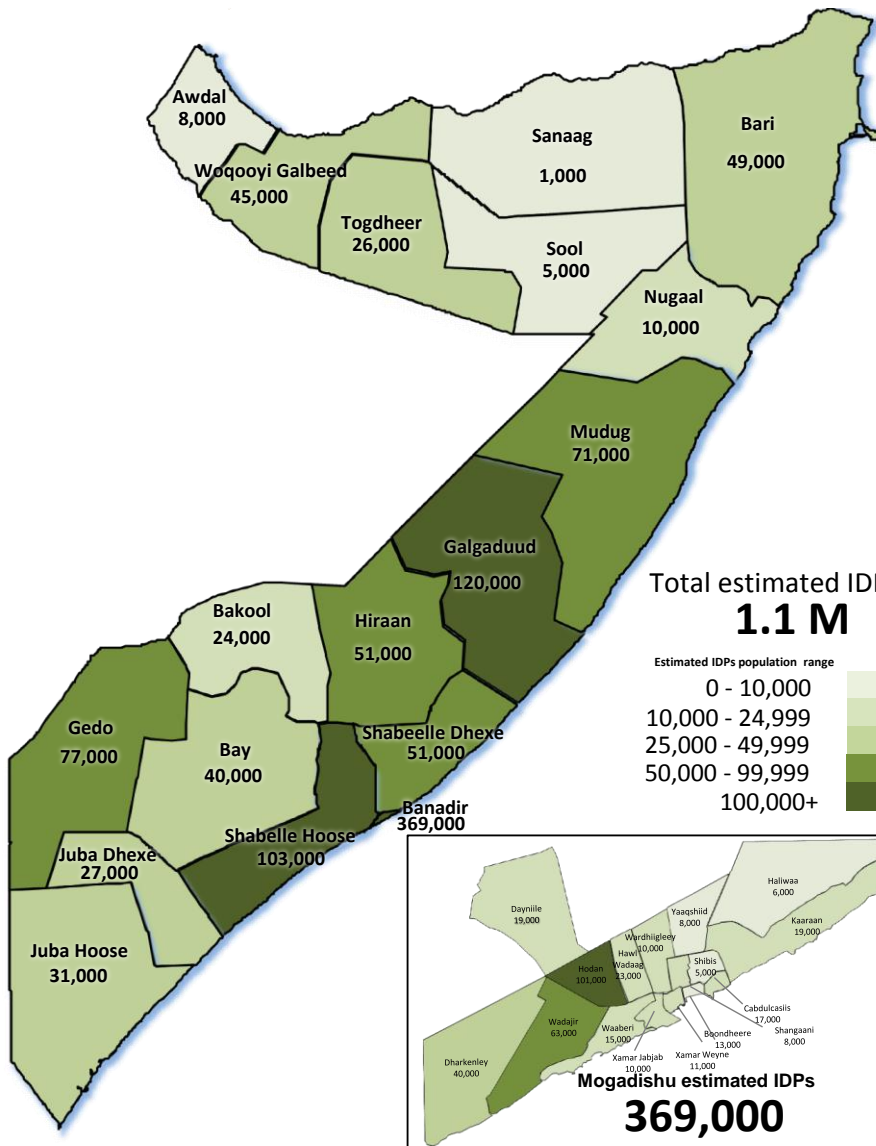

Total estimated IDPs
1.1 M

Estimated IDPs population range

- 0 - 10,000
- 10,000 - 24,999
- 25,000 - 49,999
- 50,000 - 99,999
- 100,000+