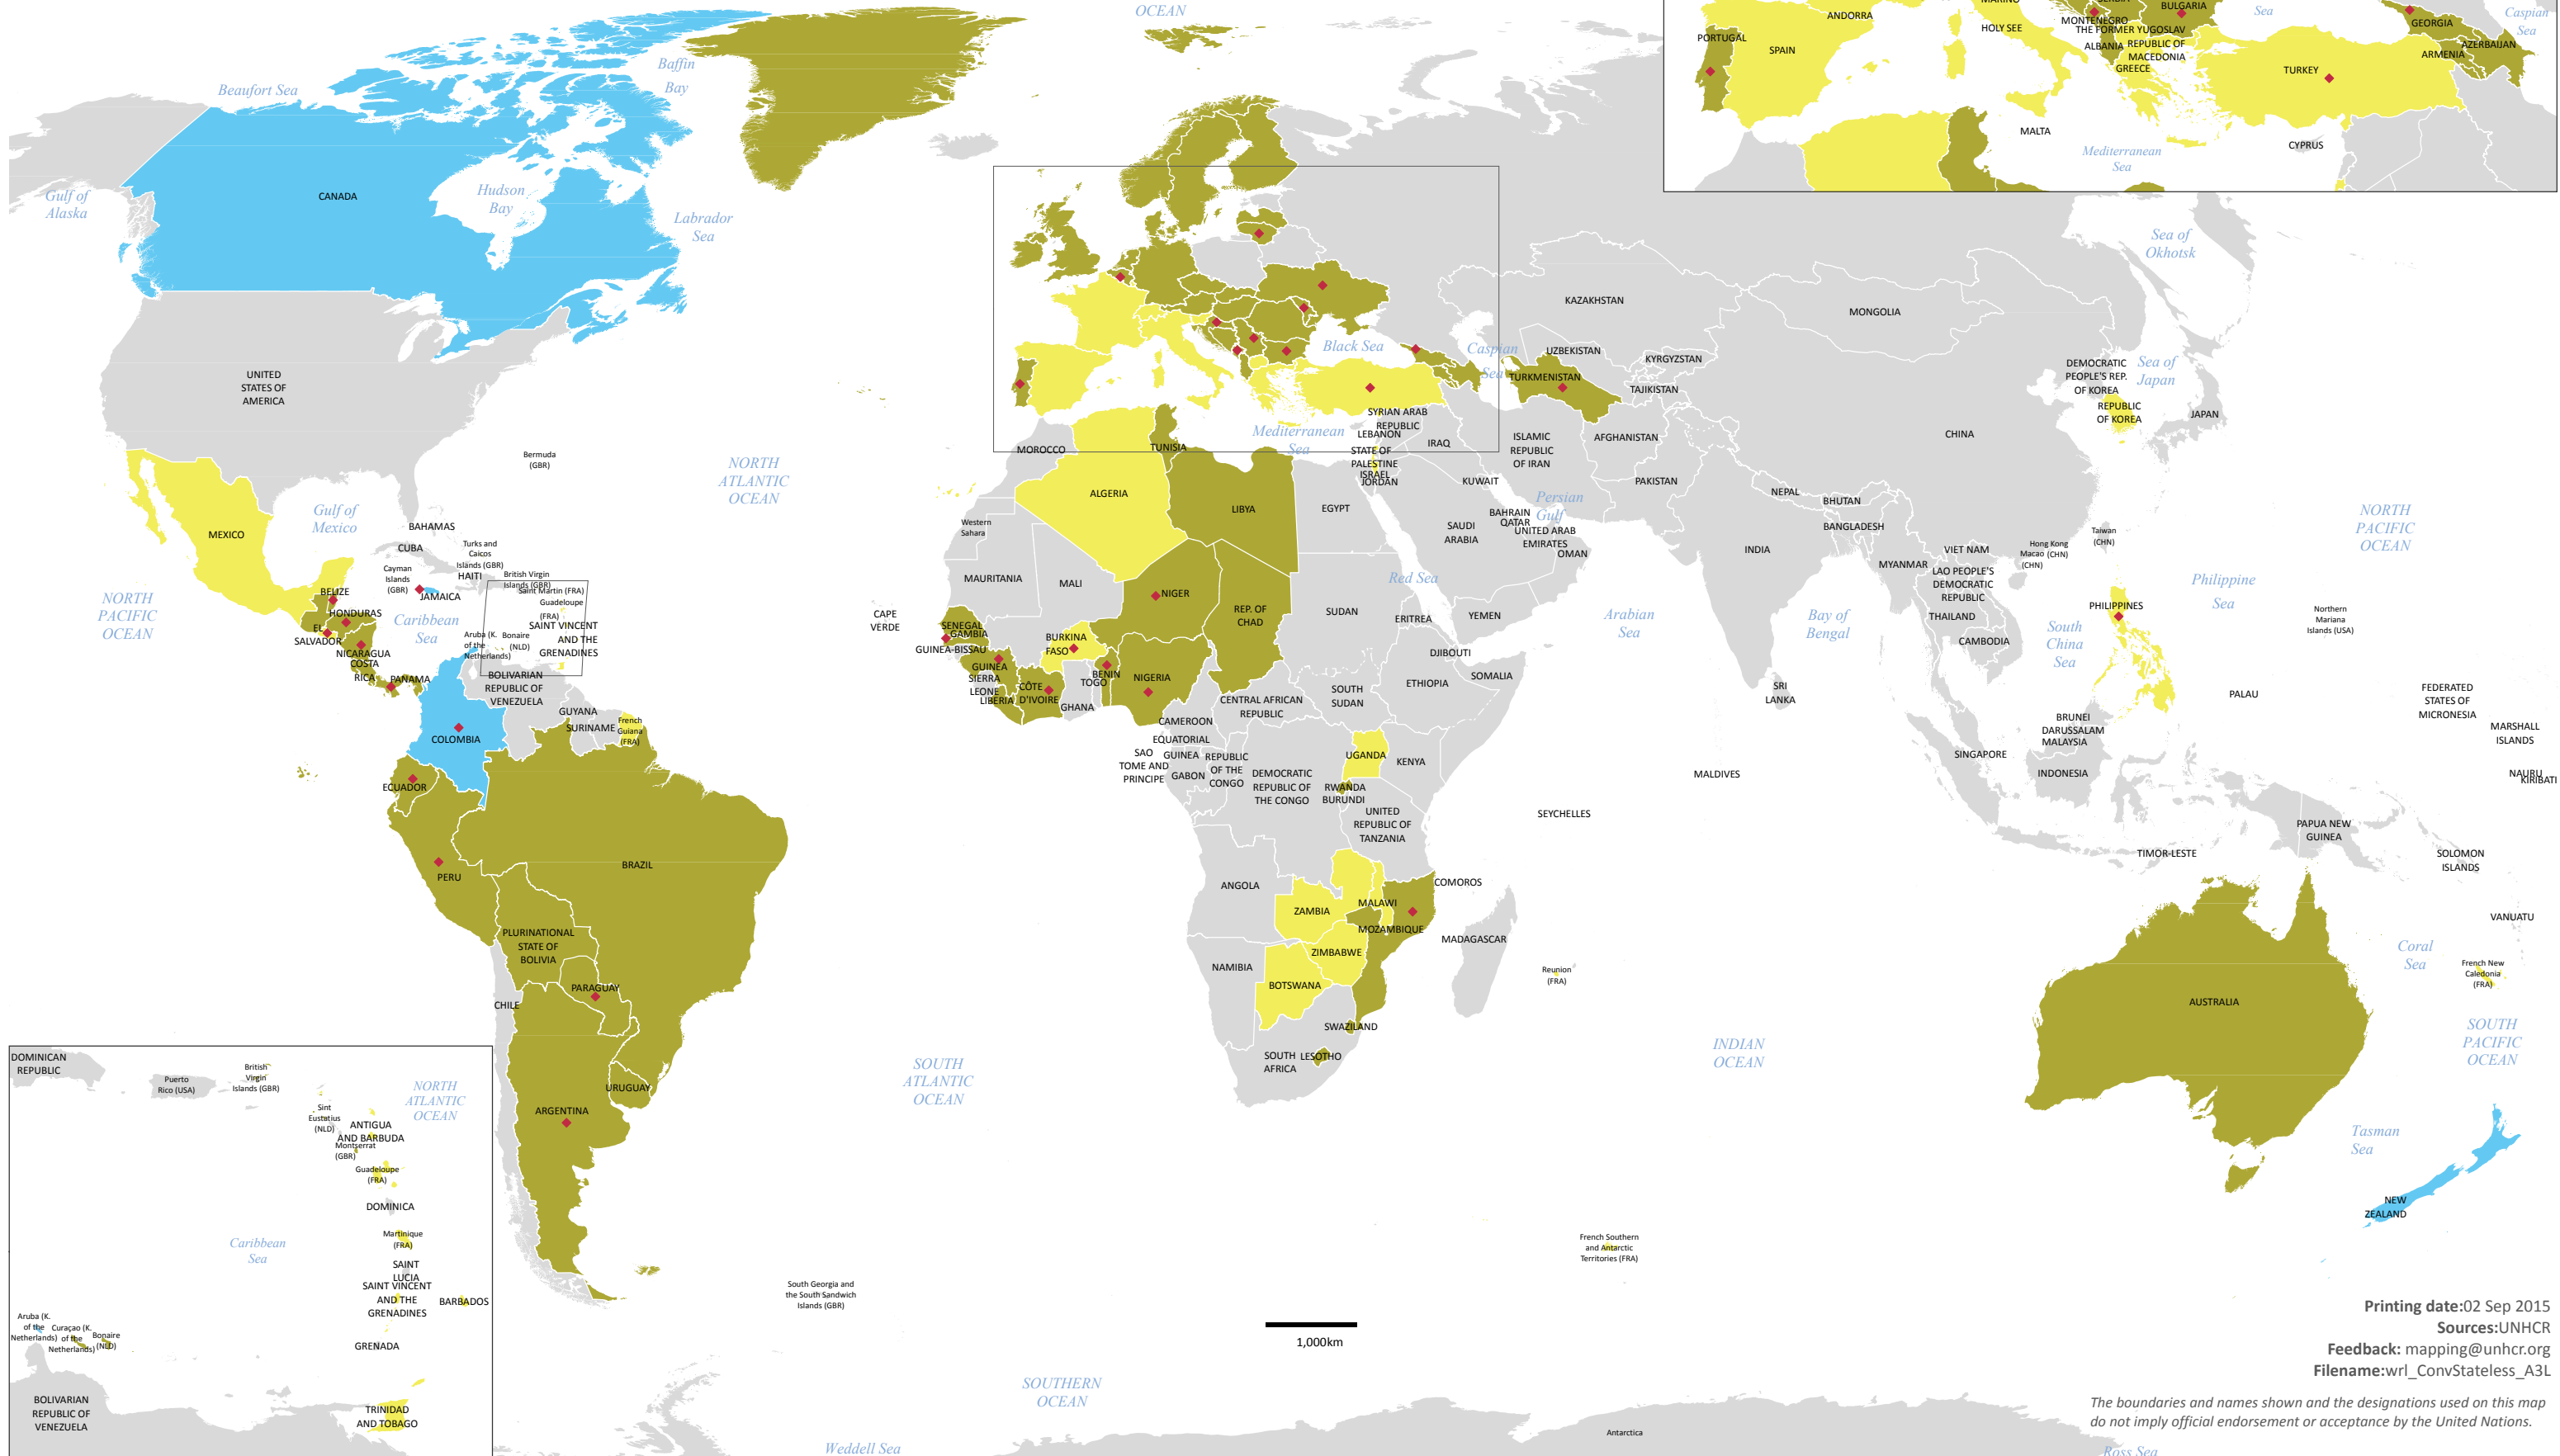

# States Party to the Statelessness Conventions

As at 1st September 2015

- Parties to the 1954 Convention only
- Parties to the 1961 Convention only
- Parties to the 1954 and the 1961 Conventions
- States which have acceded to one or both Conventions since the launch of UNHCR's Accession Campaign in October 2010

Printing date: 02 Sep 2015  
 Sources: UNHCR  
 Feedback: [mapping@unhcr.org](mailto:mapping@unhcr.org)  
 Filename: wrl\_ConvStateless\_A3L

The boundaries and names shown and the designations used on this map do not imply official endorsement or acceptance by the United Nations.