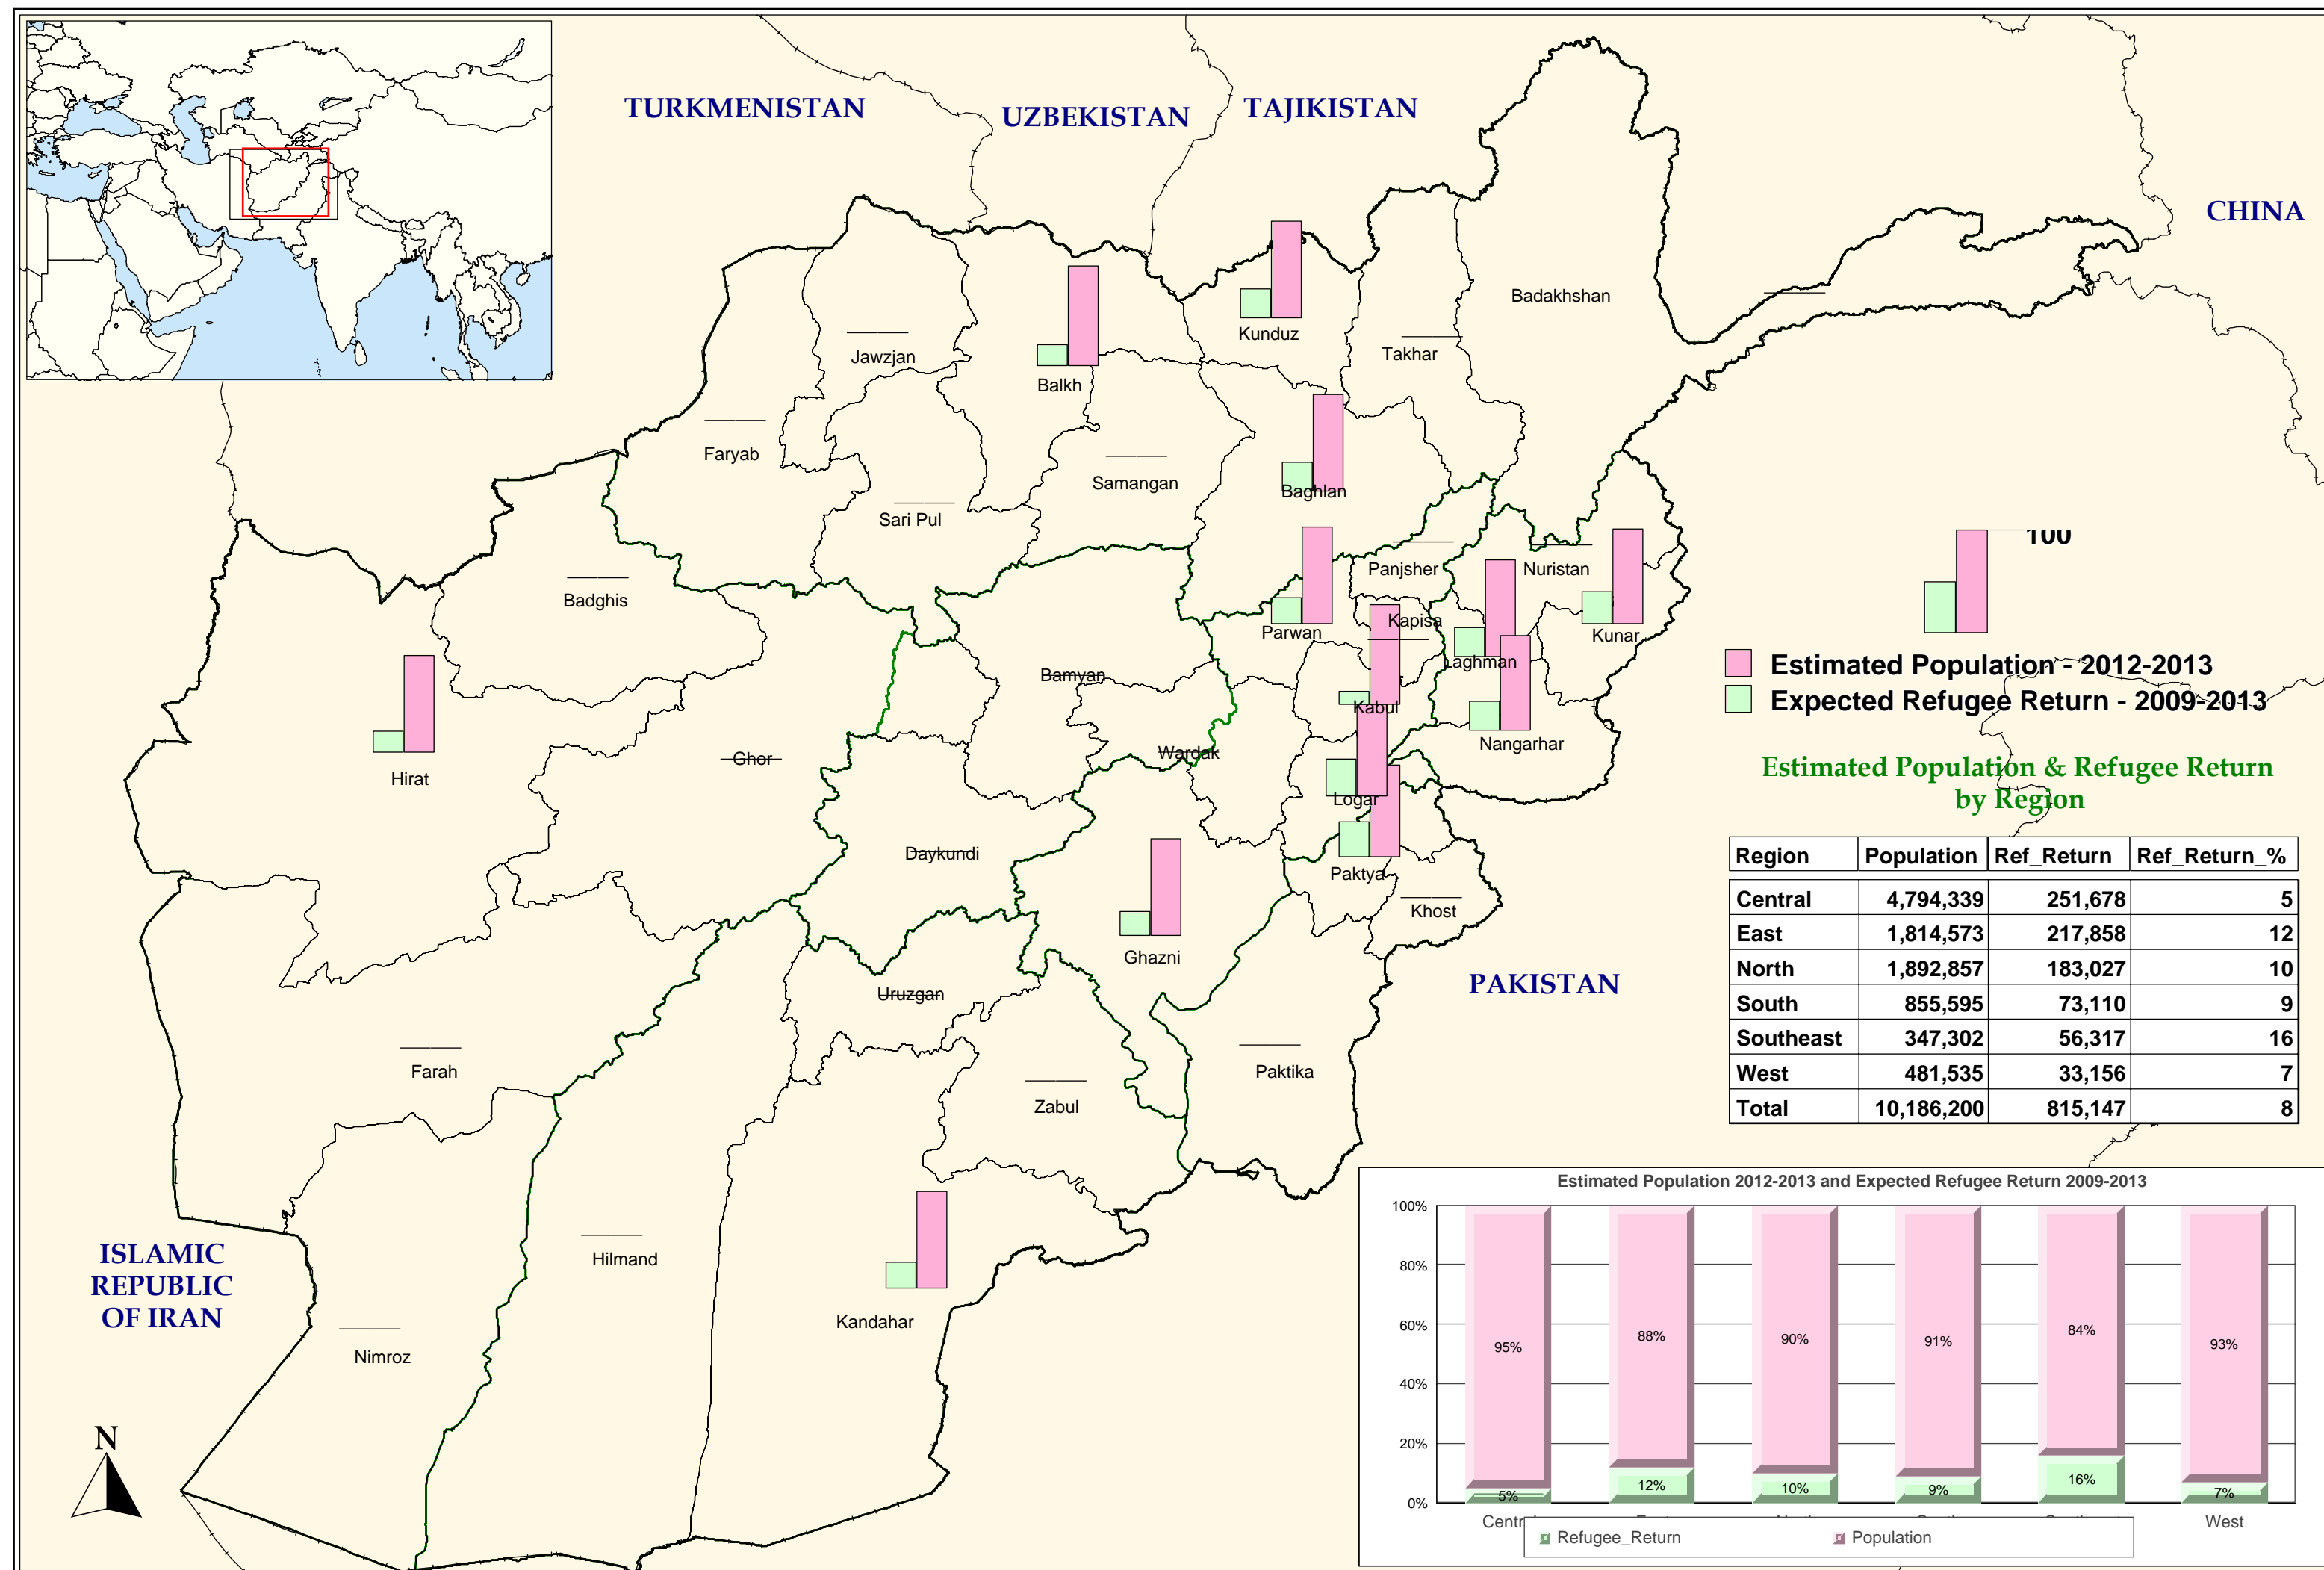

SCENARIO II (600,000 - 800,000 RETURNNEES)

D:\Map_Info\OCM_OICU\IAFG\Repatiation\Population_Return\Population_and_Returnees\Est_Pop_assisted_Returnt.WOR

The boundaries and names shown and the designations used on this map do not imply official endorsement or acceptance by the United Nations.

Sources: UNHCR, Global Insight digital mapping - © 1998 Europa Technologies Ltd.