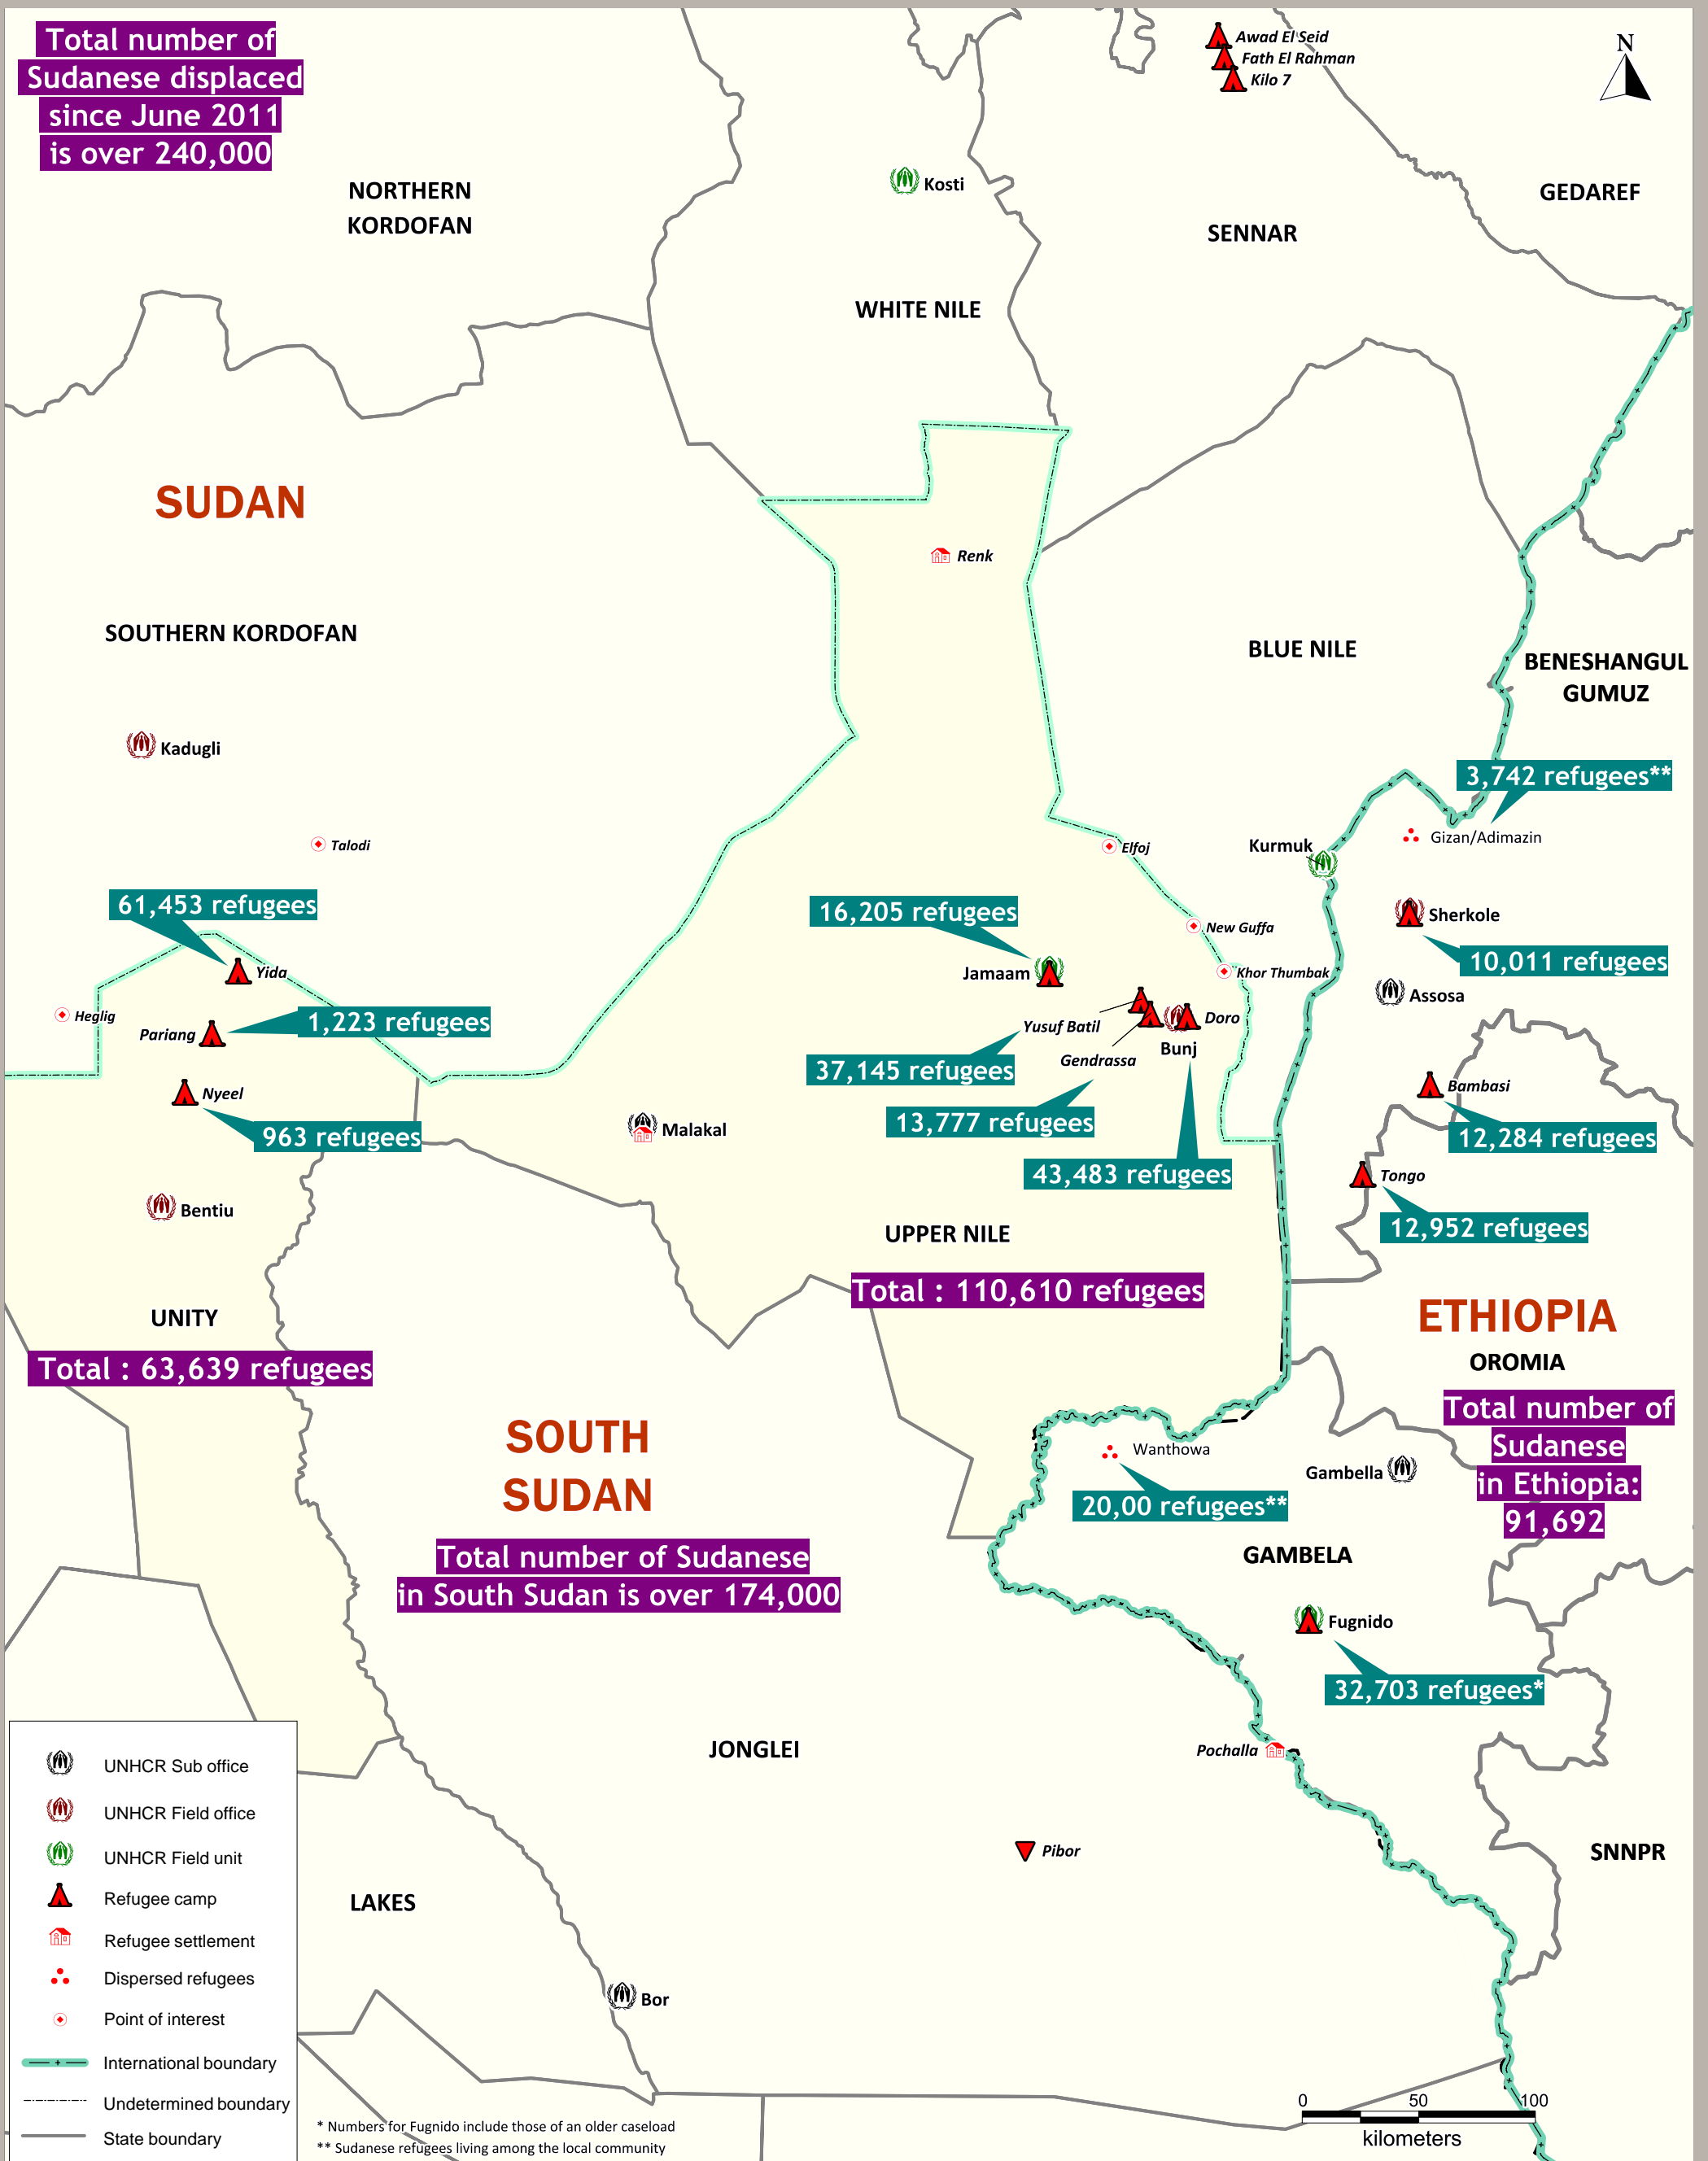

Registered Sudanese Refugee Population in Ethiopia and South Sudan

As of 24 October 2012

Geographic Information Systems and Mapping Unit
 UNHCR Regional Support Hub in Nairobi
 Tel.: +254 20 4222000 Email: kennarsh@unhcr.org

Sources:
 UNHCR, Global Insight digital mapping © 1998
 Europa Technologies Ltd.

The boundaries and names shown and the designations used on this map do not imply official endorsement or acceptance by the United Nations.

Total number of Sudanese displaced since June 2011 is over 240,000

- UNHCR Sub office
- UNHCR Field office
- UNHCR Field unit
- Refugee camp
- Refugee settlement
- Dispersed refugees
- Point of interest
- International boundary
- Undetermined boundary
- State boundary

* Numbers for Fugnido include those of an older caseload
 ** Sudanese refugees living among the local community