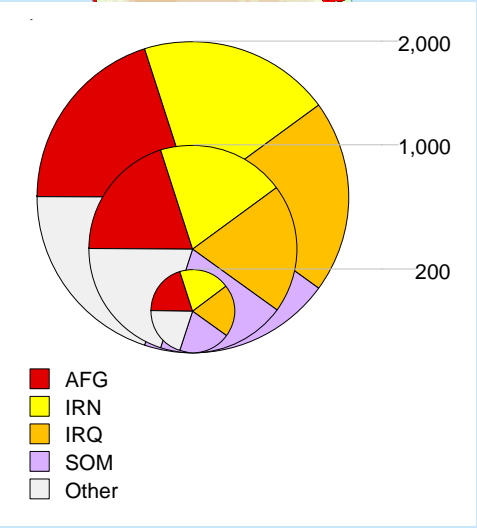

Turkey, Refugees by country of origin

As at 9th June 2008

FIGSS
Field Information and
Coordination Support Section
Division of Operational Services

Sources:
UNHCR, Global Insight digital mapping
© 1998 Europa Technologies Ltd.
Statistics:
UNHCR representation in Ankara

The boundaries and names shown
and the designations used on this
map do not imply official endorsement
or acceptance by the United Nations.

Capital	International boundary
UNHCR Representation	Elevation (Above mean sea level)
UNHCR Sub office	3,250 to 4,000 metres
UNHCR Field office	2,500 to 3,250 metres
UNHCR Presence	1,750 to 2,500 metres
Future reception center	1,000 to 1,750 metres
Satellite city	750 to 1,000 metres
Main town or village	500 to 750 metres
Secondary town or village	250 to 500 metres
Main road	0 to 250 metres
	Below mean sea level

0 100 200
kilometers