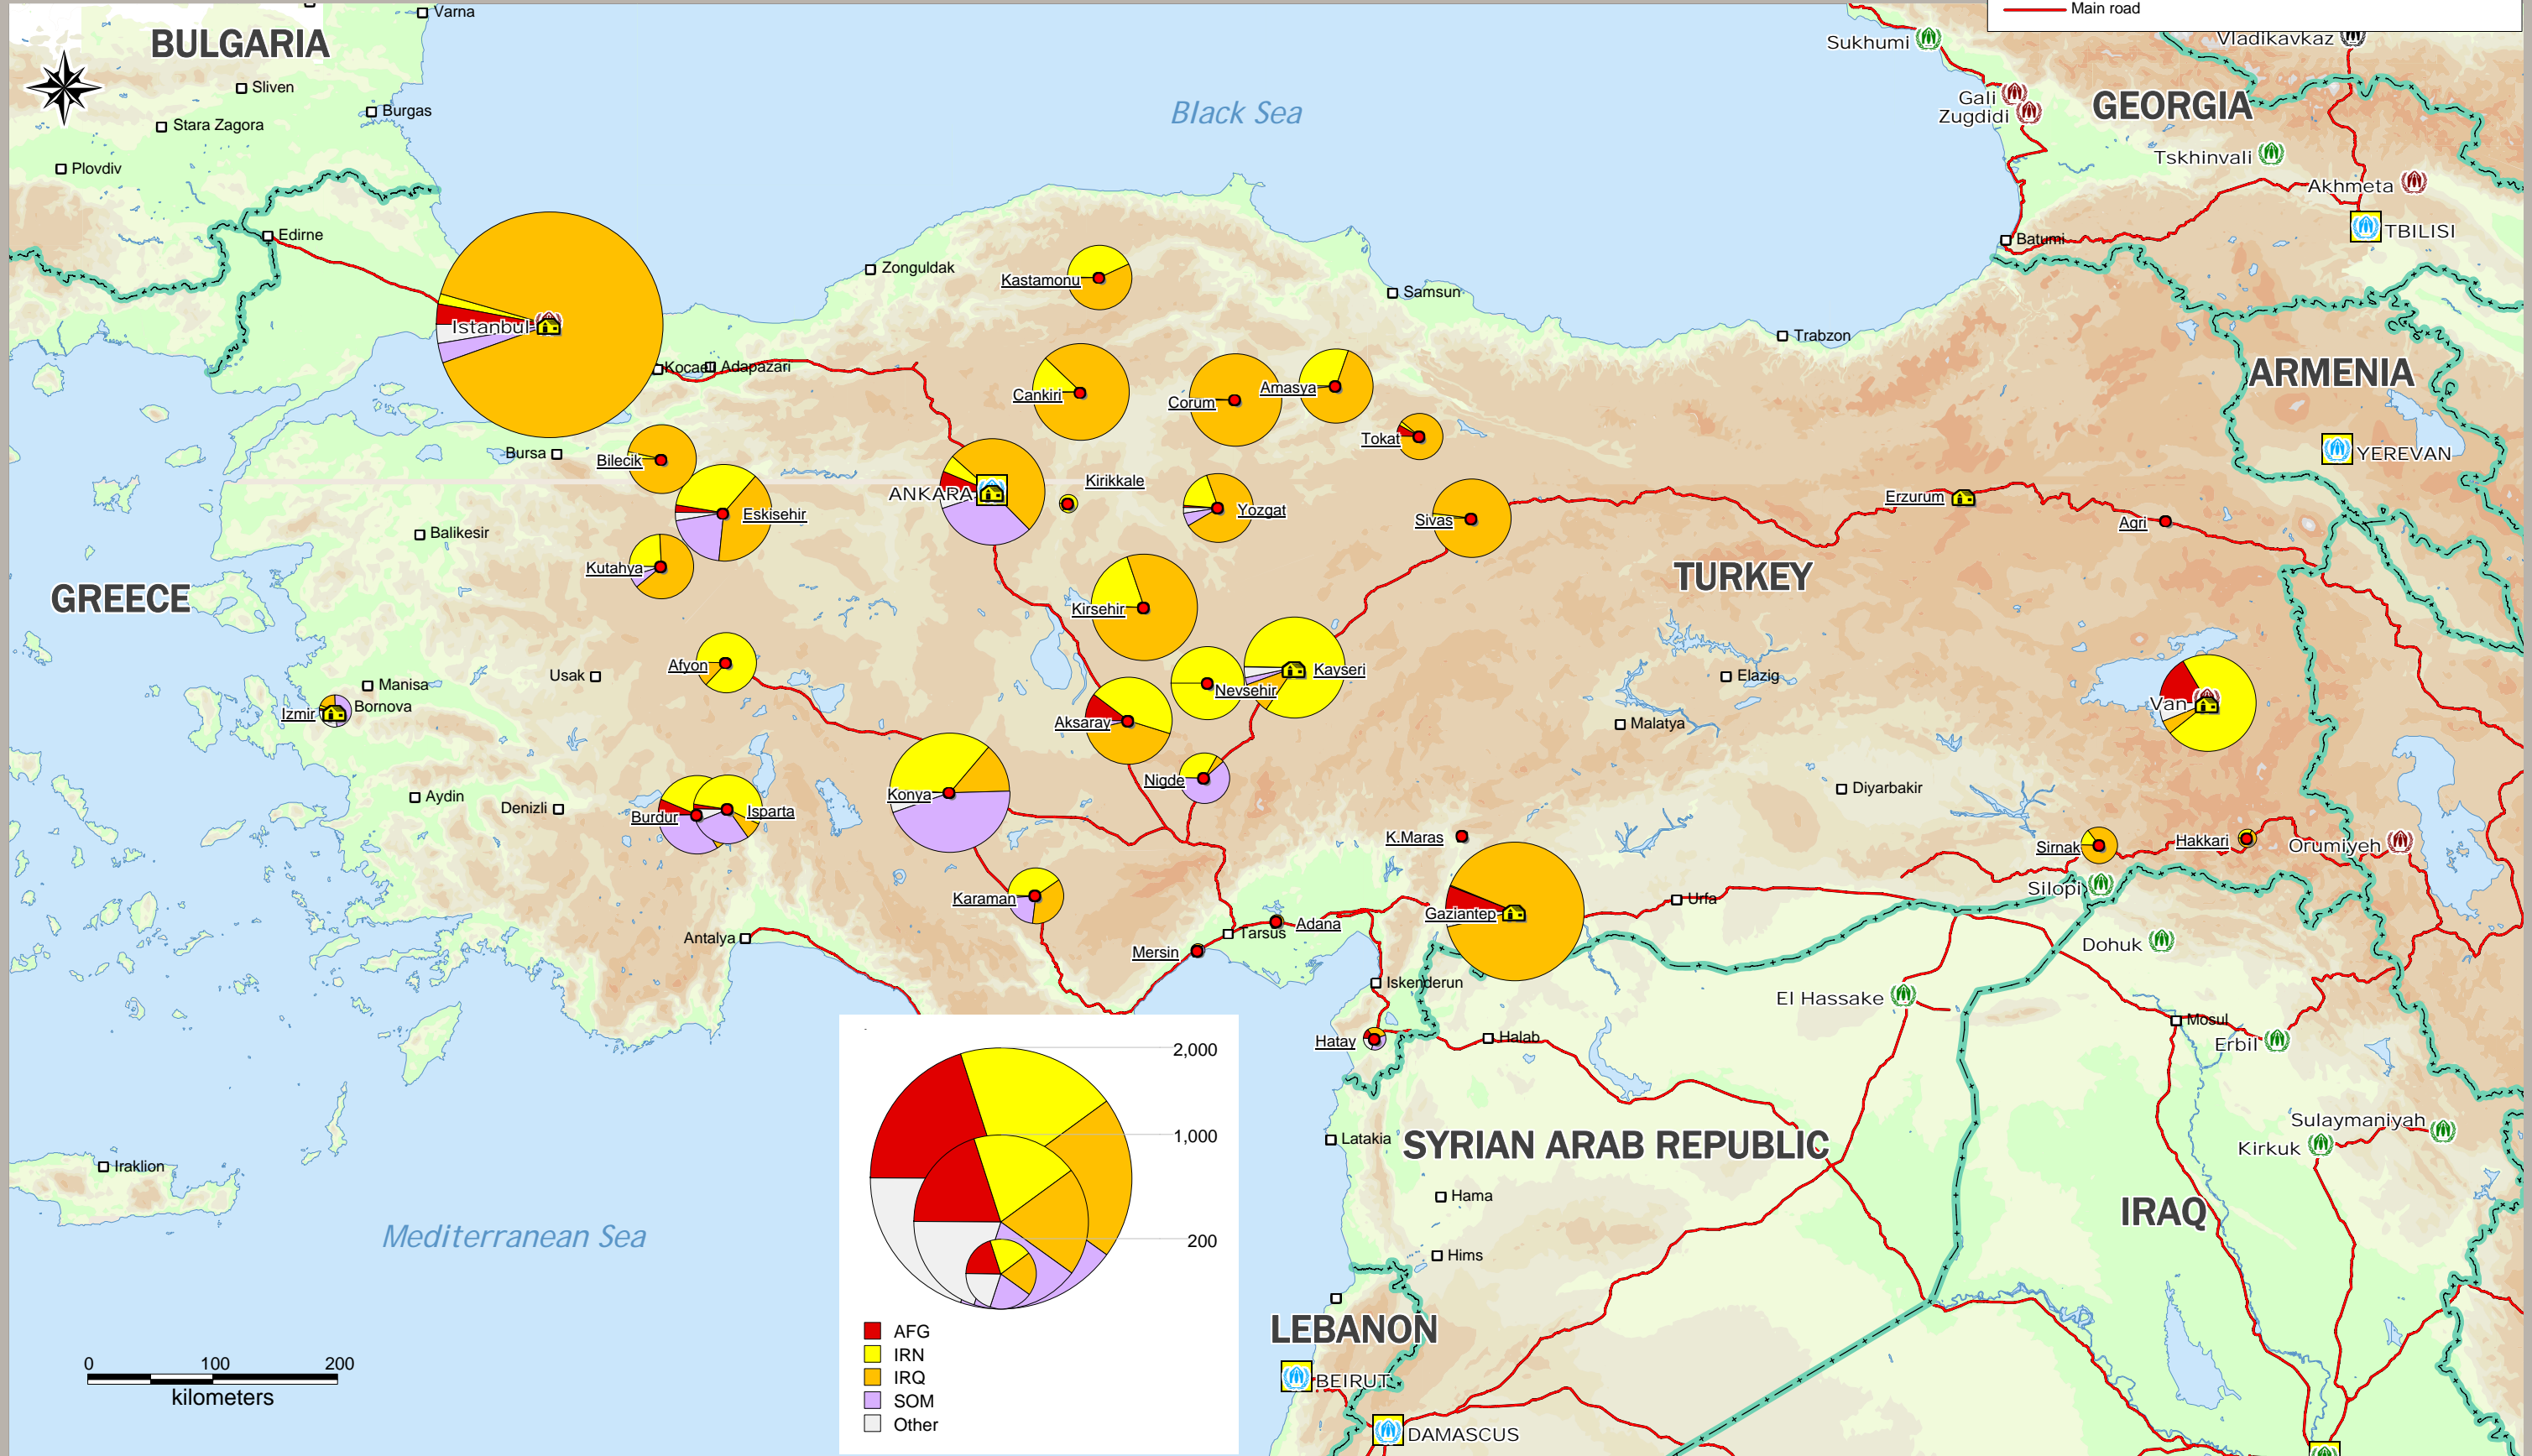

Turkey, Refugees by country of origin

As at 9th June 2008

FIGSS
Field Information and
Coordination Support Section
Division of Operational Services

Sources:
UNHCR, Global Insight digital mapping
© 1998 Europa Technologies Ltd.
Statistics:
UNHCR representation in Ankara

The boundaries and names shown
and the designations used on this
map do not imply official endorsement
or acceptance by the United Nations.

Capital	International boundary
UNHCR Representation	Elevation (Above mean sea level)
UNHCR Sub office	3,250 to 4,000 metres
UNHCR Field office	2,500 to 3,250 metres
UNHCR Presence	1,750 to 2,500 metres
Future reception center	1,000 to 1,750 metres
Satellite city	750 to 1,000 metres
Main town or village	500 to 750 metres
Secondary town or village	250 to 500 metres
Main road	0 to 250 metres
	Below mean sea level

0 100 200
kilometers